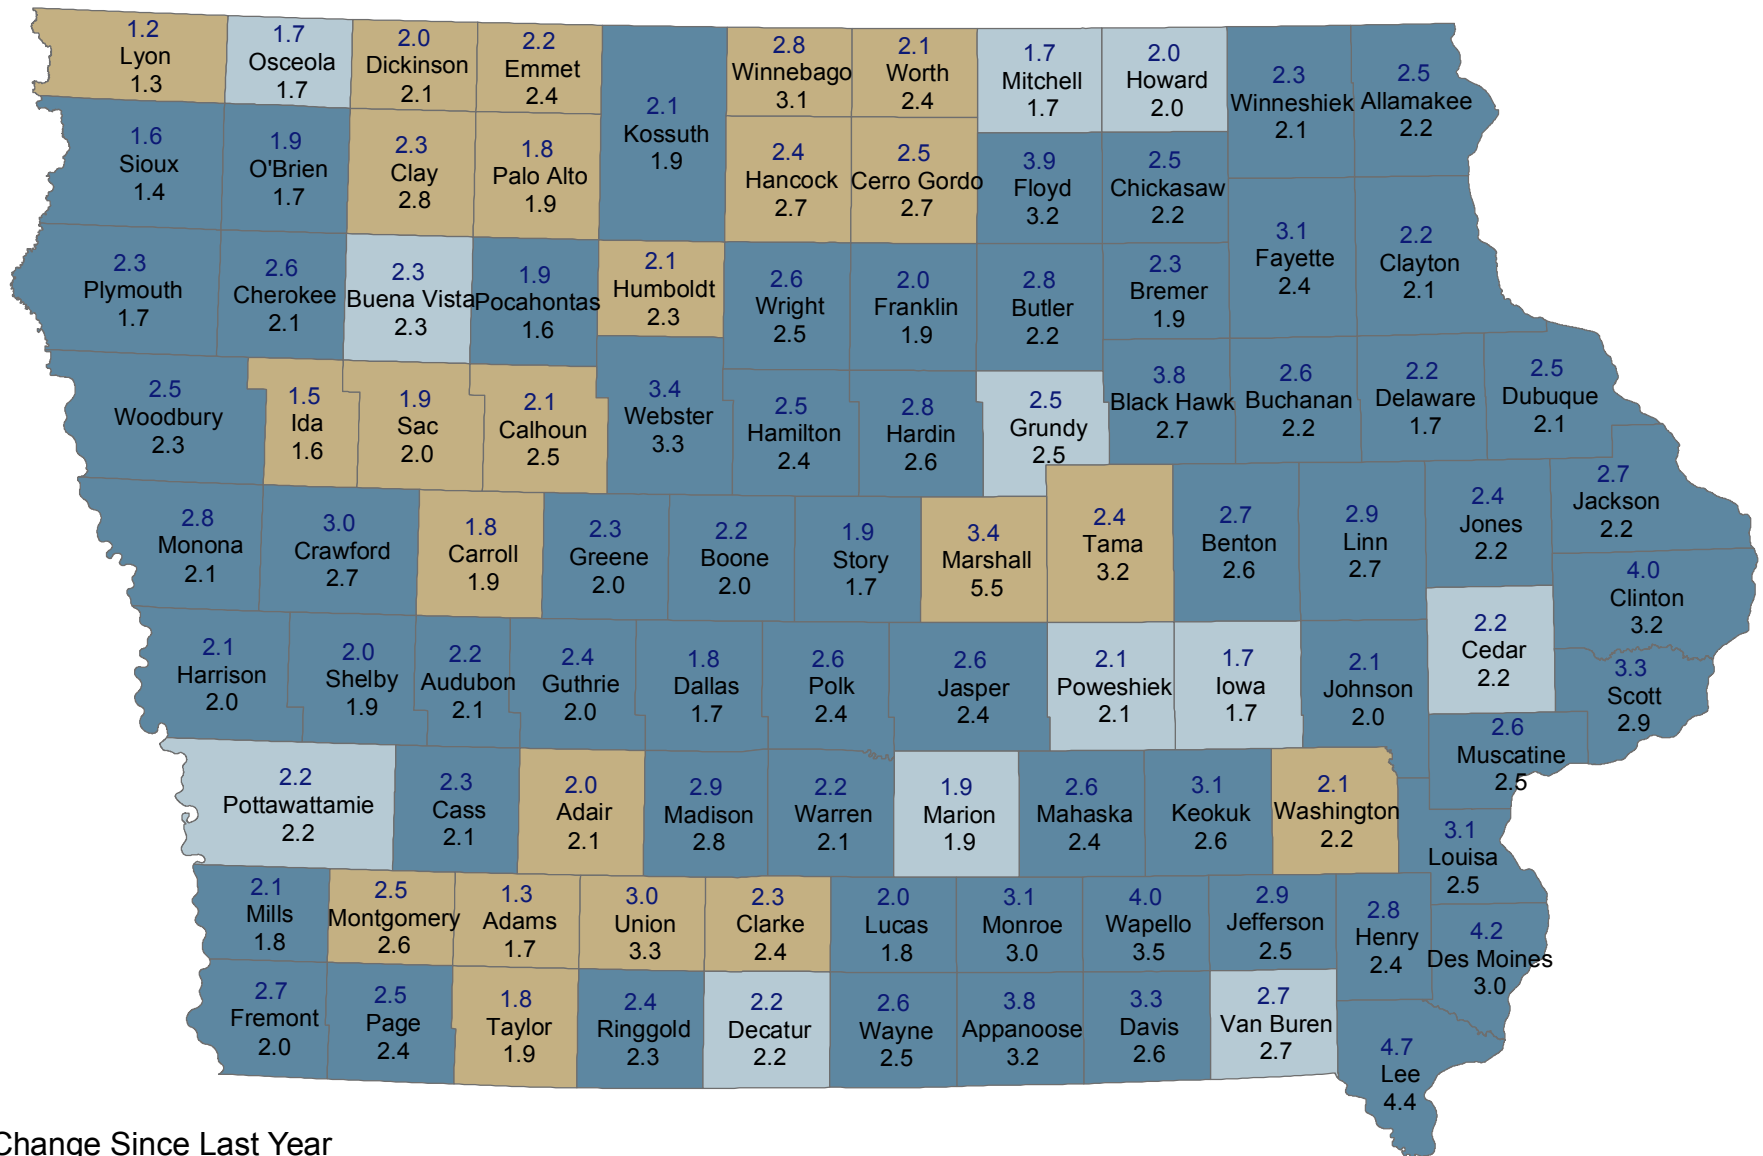

Unemployment Rates for Iowa Counties in August

August 2019 (Rate Above) and August 2018 (Rate Below)

Change Since Last Year