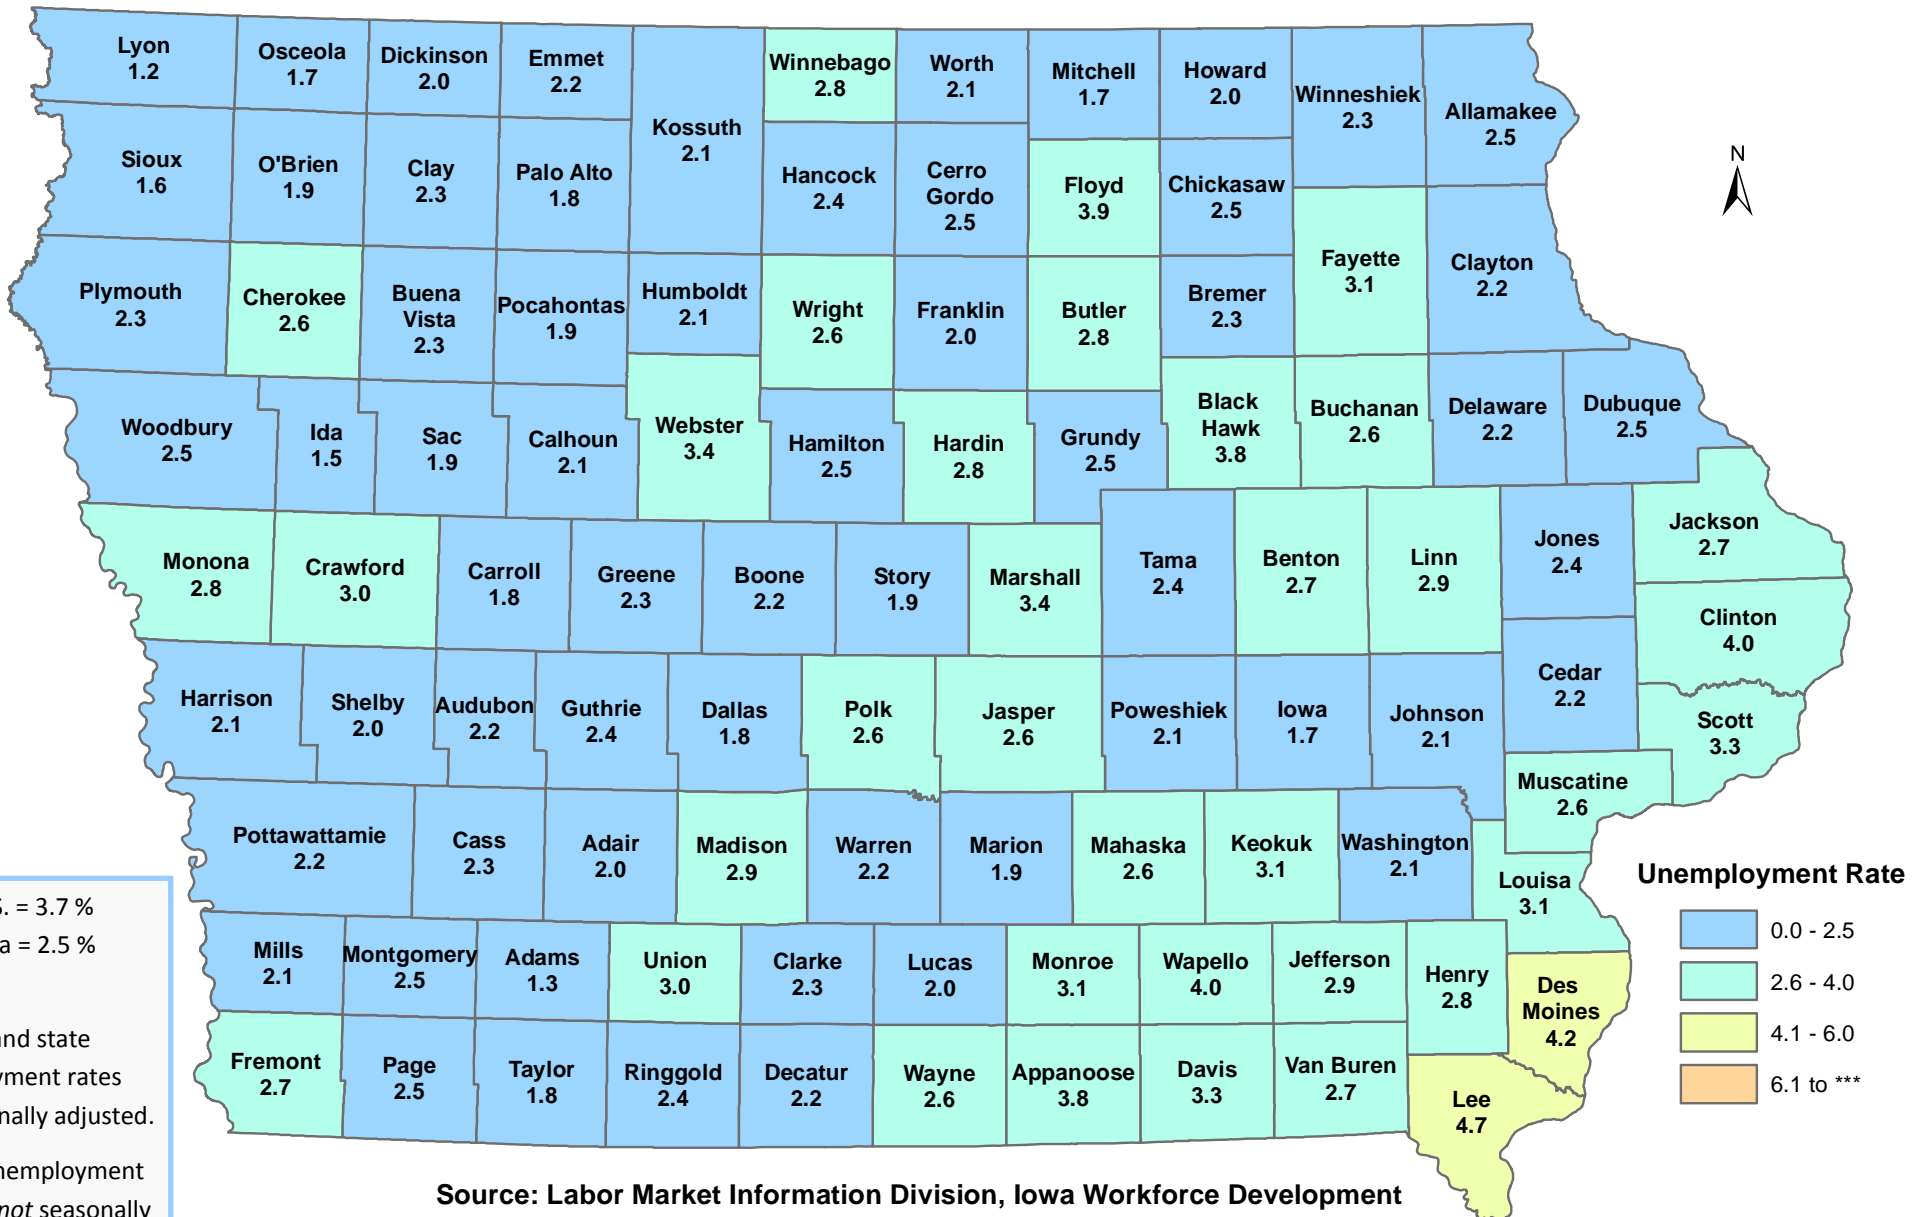

Iowa Unemployment Rates by County

August 2019

NOTE:
 The U.S. and state unemployment rates are seasonally adjusted.
 County unemployment rates are *not* seasonally adjusted.

Source: Labor Market Information Division, Iowa Workforce Development