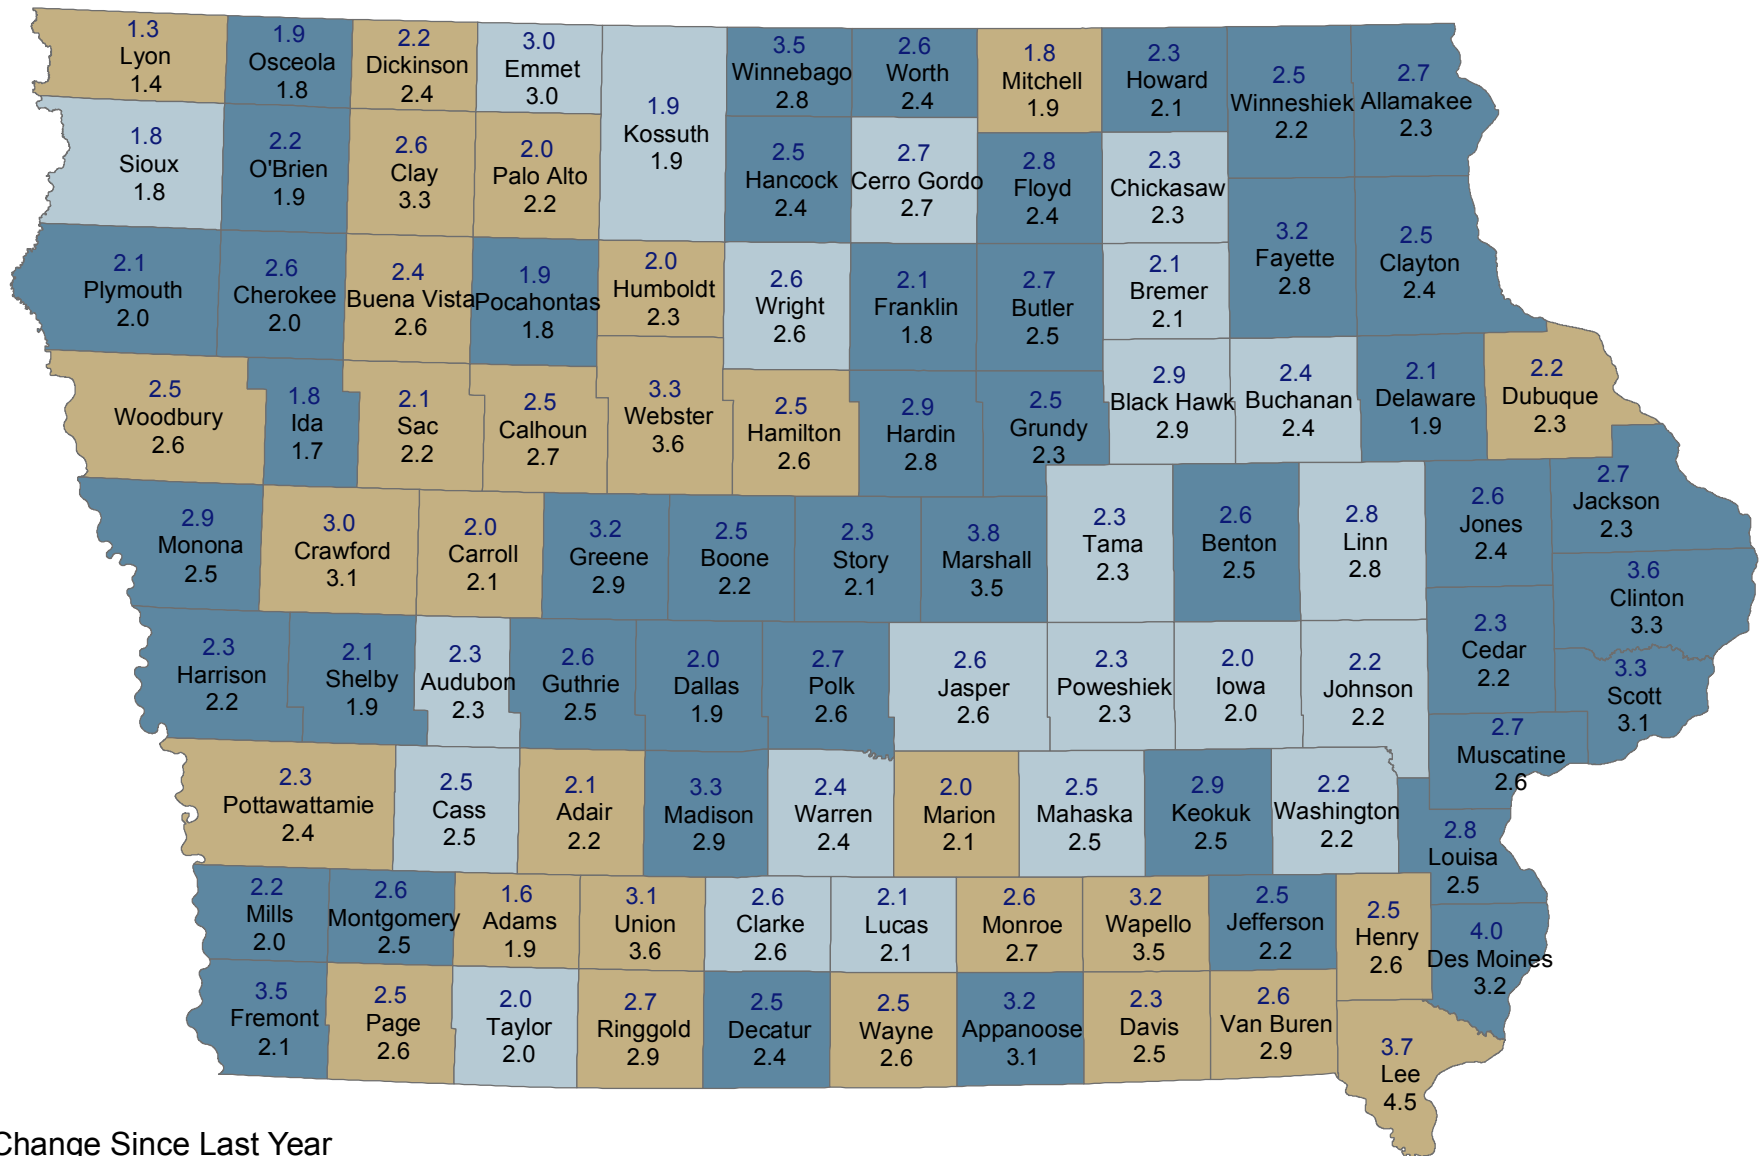

Unemployment Rates for Iowa Counties in June

June 2019 (Rate Above) and June 2018 (Rate Below)

Change Since Last Year