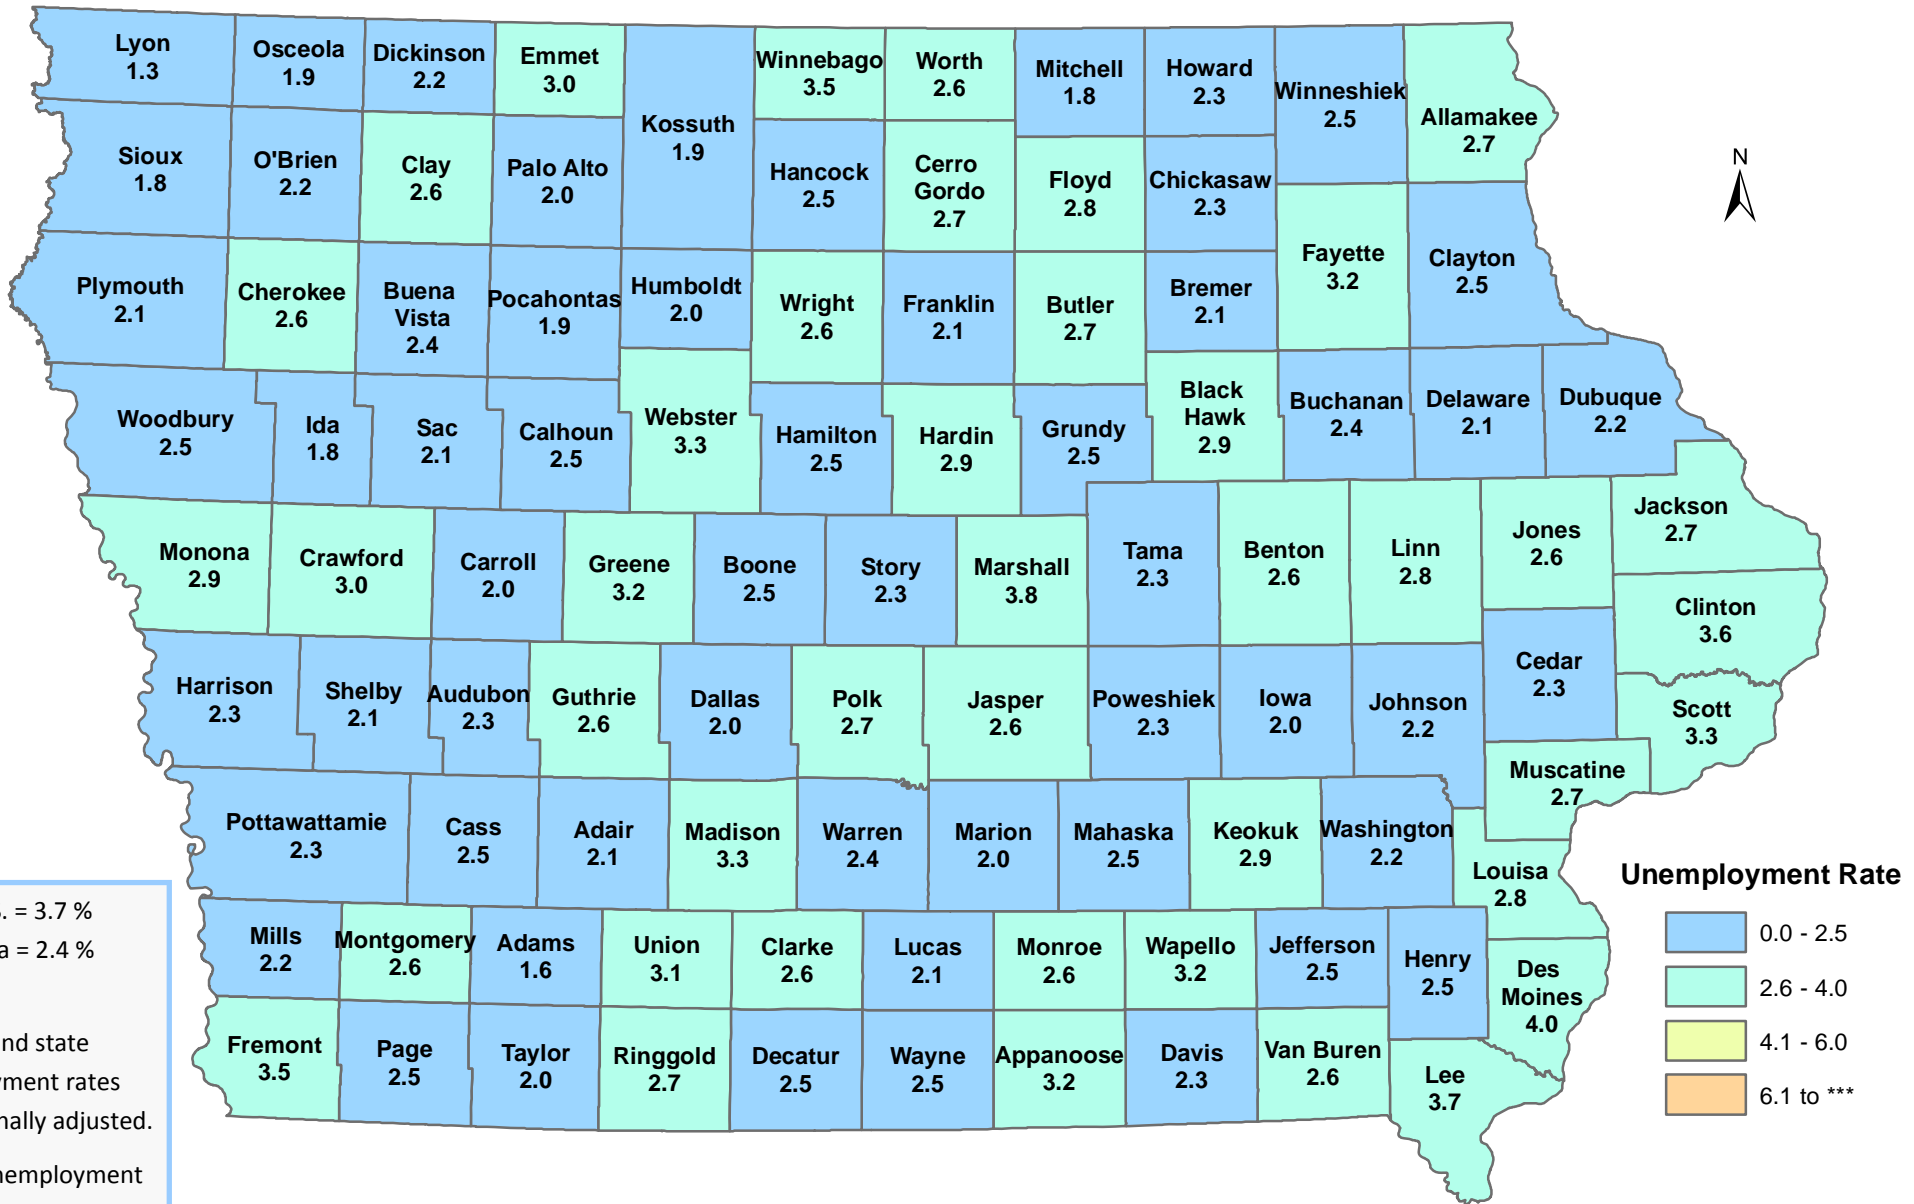

Iowa Unemployment Rates by County

June 2019

U.S. = 3.7 %
 Iowa = 2.4 %

NOTE:
 The U.S. and state unemployment rates are seasonally adjusted.
 County unemployment rates are *not* seasonally adjusted.

Source: Labor Market Information Division, Iowa Workforce Development