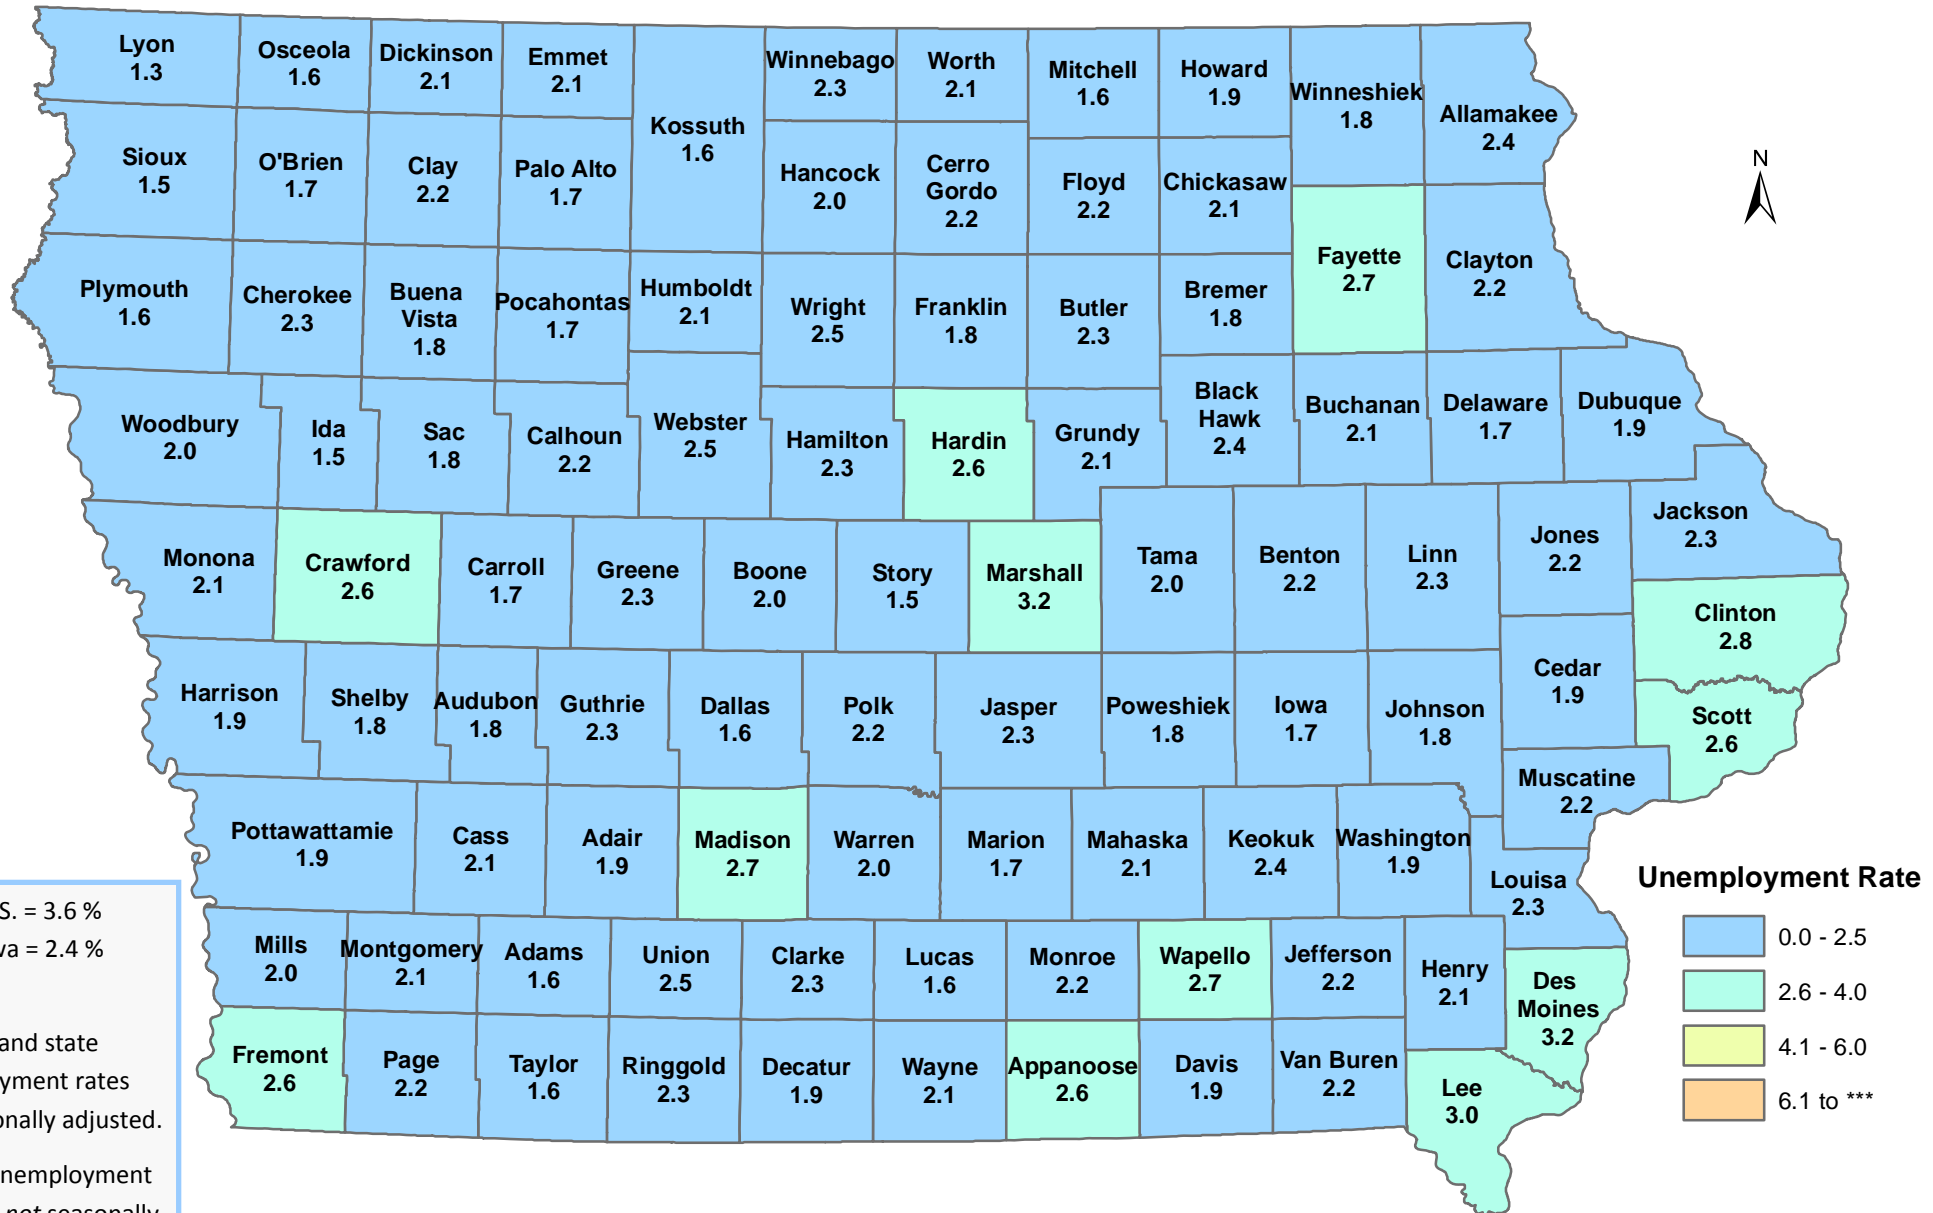

Iowa Unemployment Rates by County

May 2019

U.S. = 3.6 %
Iowa = 2.4 %

NOTE:
The U.S. and state unemployment rates are seasonally adjusted.
County unemployment rates are *not* seasonally adjusted.

Source: Labor Market Information Division, Iowa Workforce Development