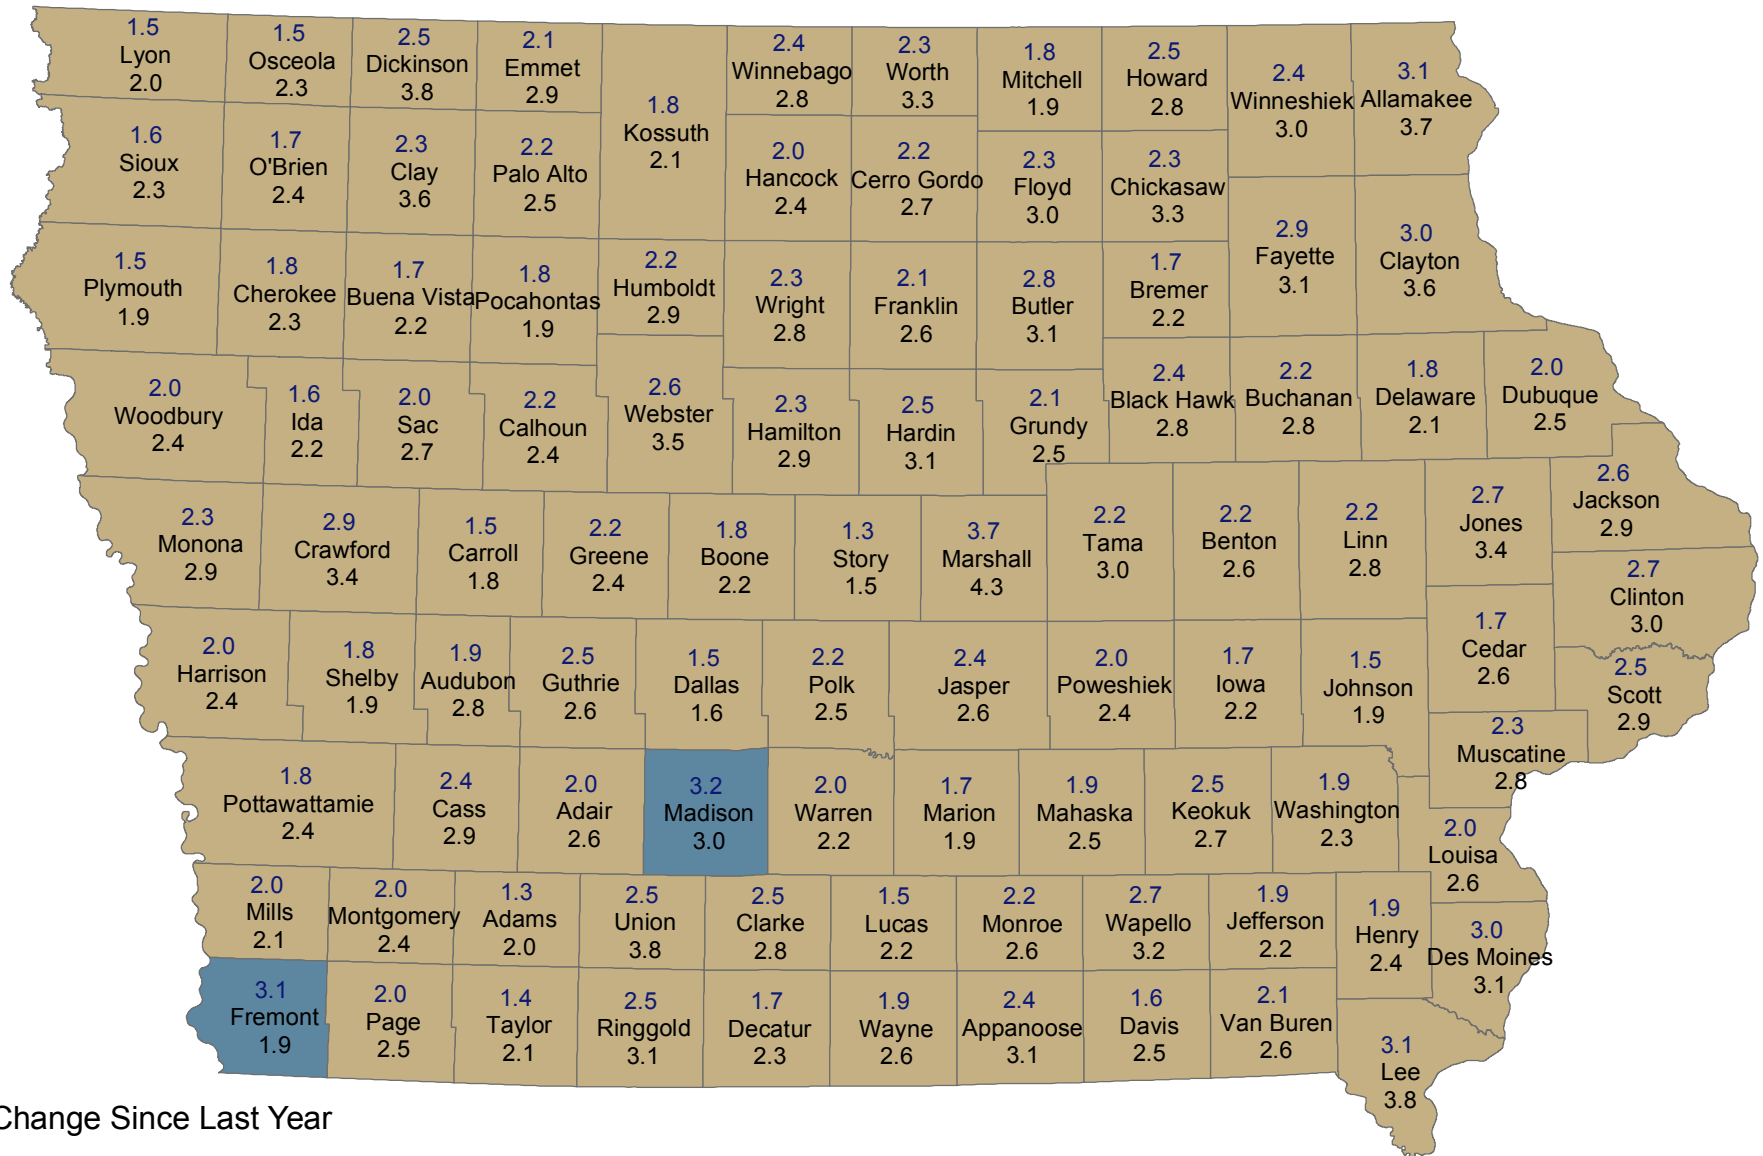

Unemployment Rates for Iowa Counties in April

April 2019 (Rate Above) and April 2018 (Rate Below)

Change Since Last Year