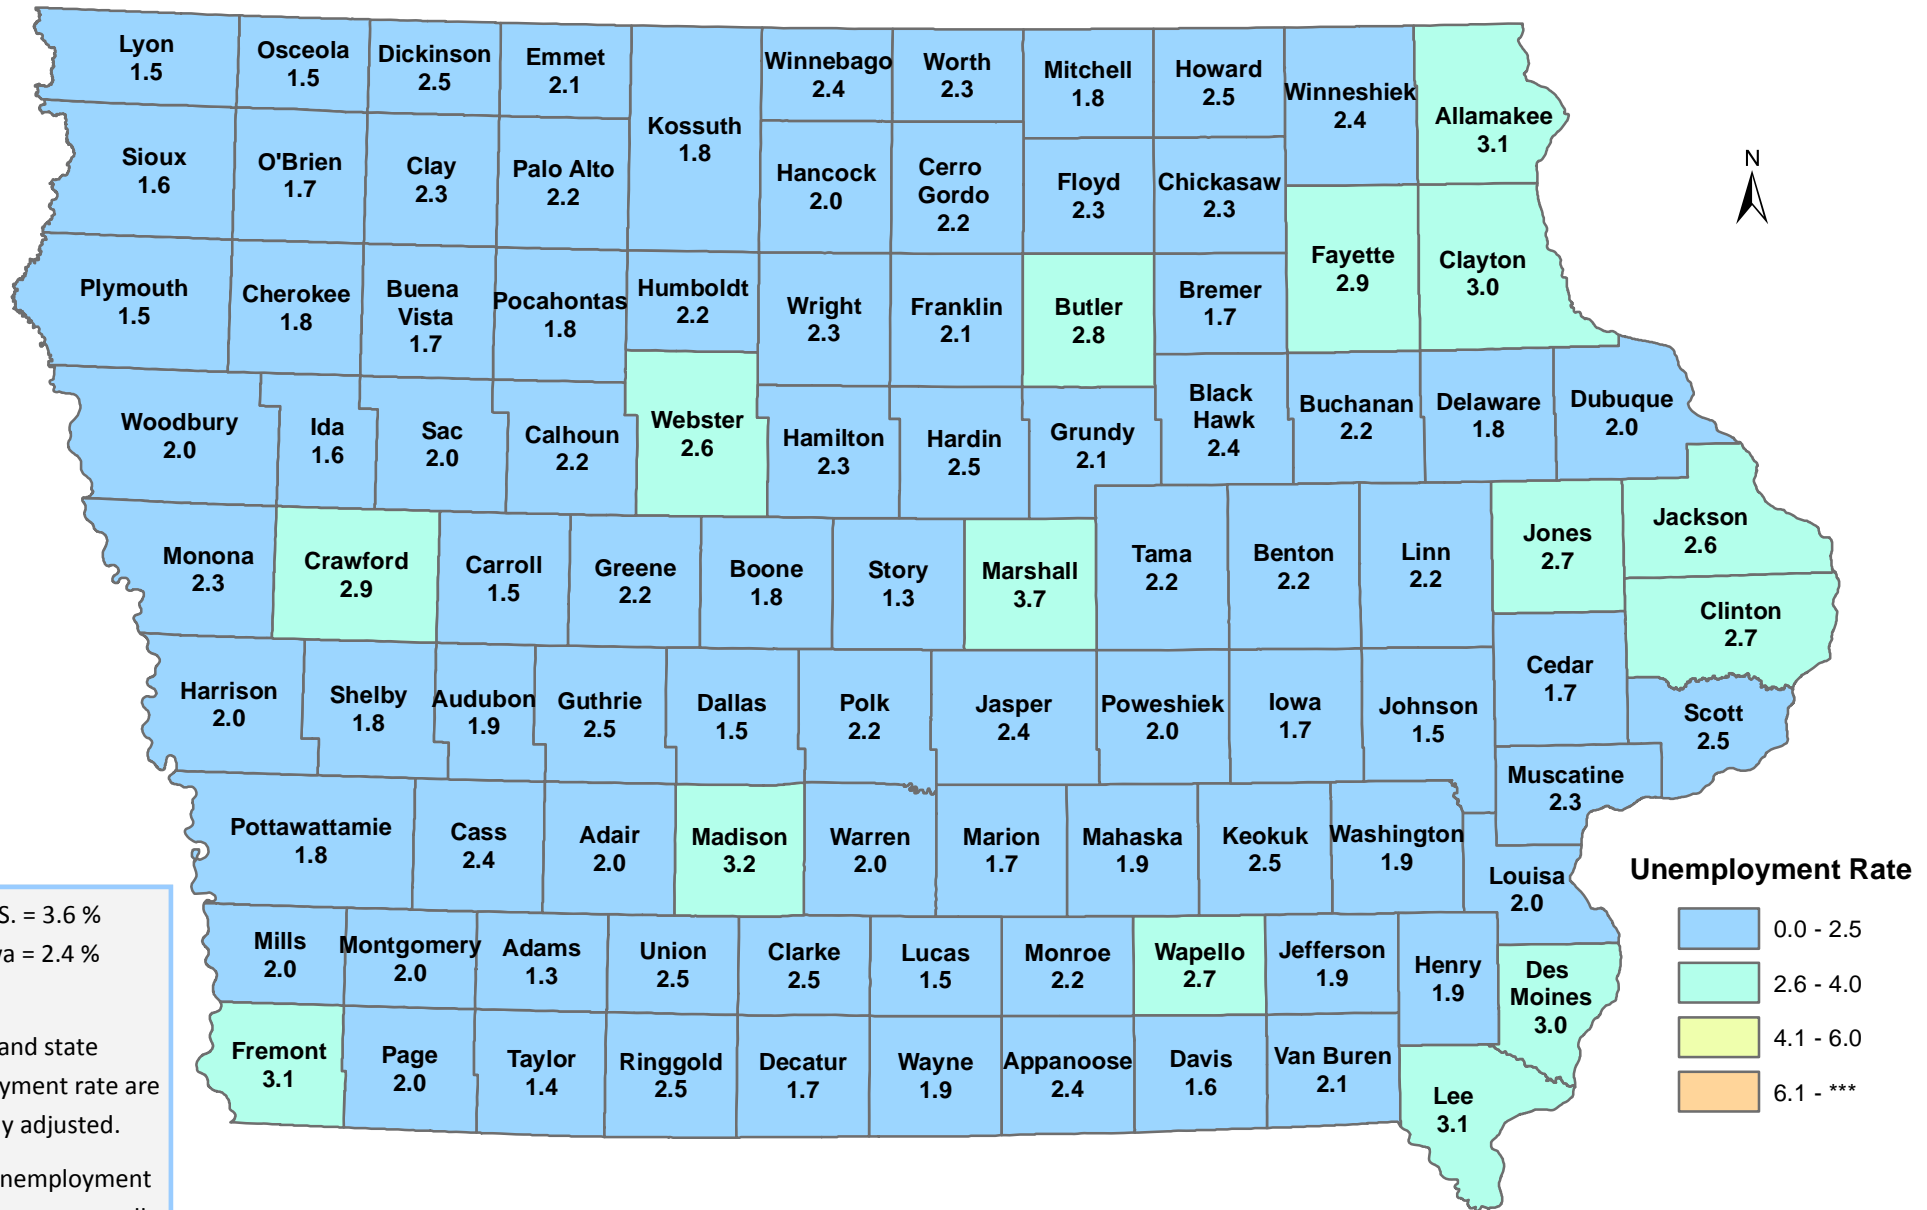

Iowa Unemployment Rates by County

April 2019

U.S. = 3.6 %
Iowa = 2.4 %

NOTE:
The U.S. and state unemployment rate are seasonally adjusted.
County unemployment rates are *not* seasonally adjusted.

Source: Labor Market Information Division, Iowa Workforce Development