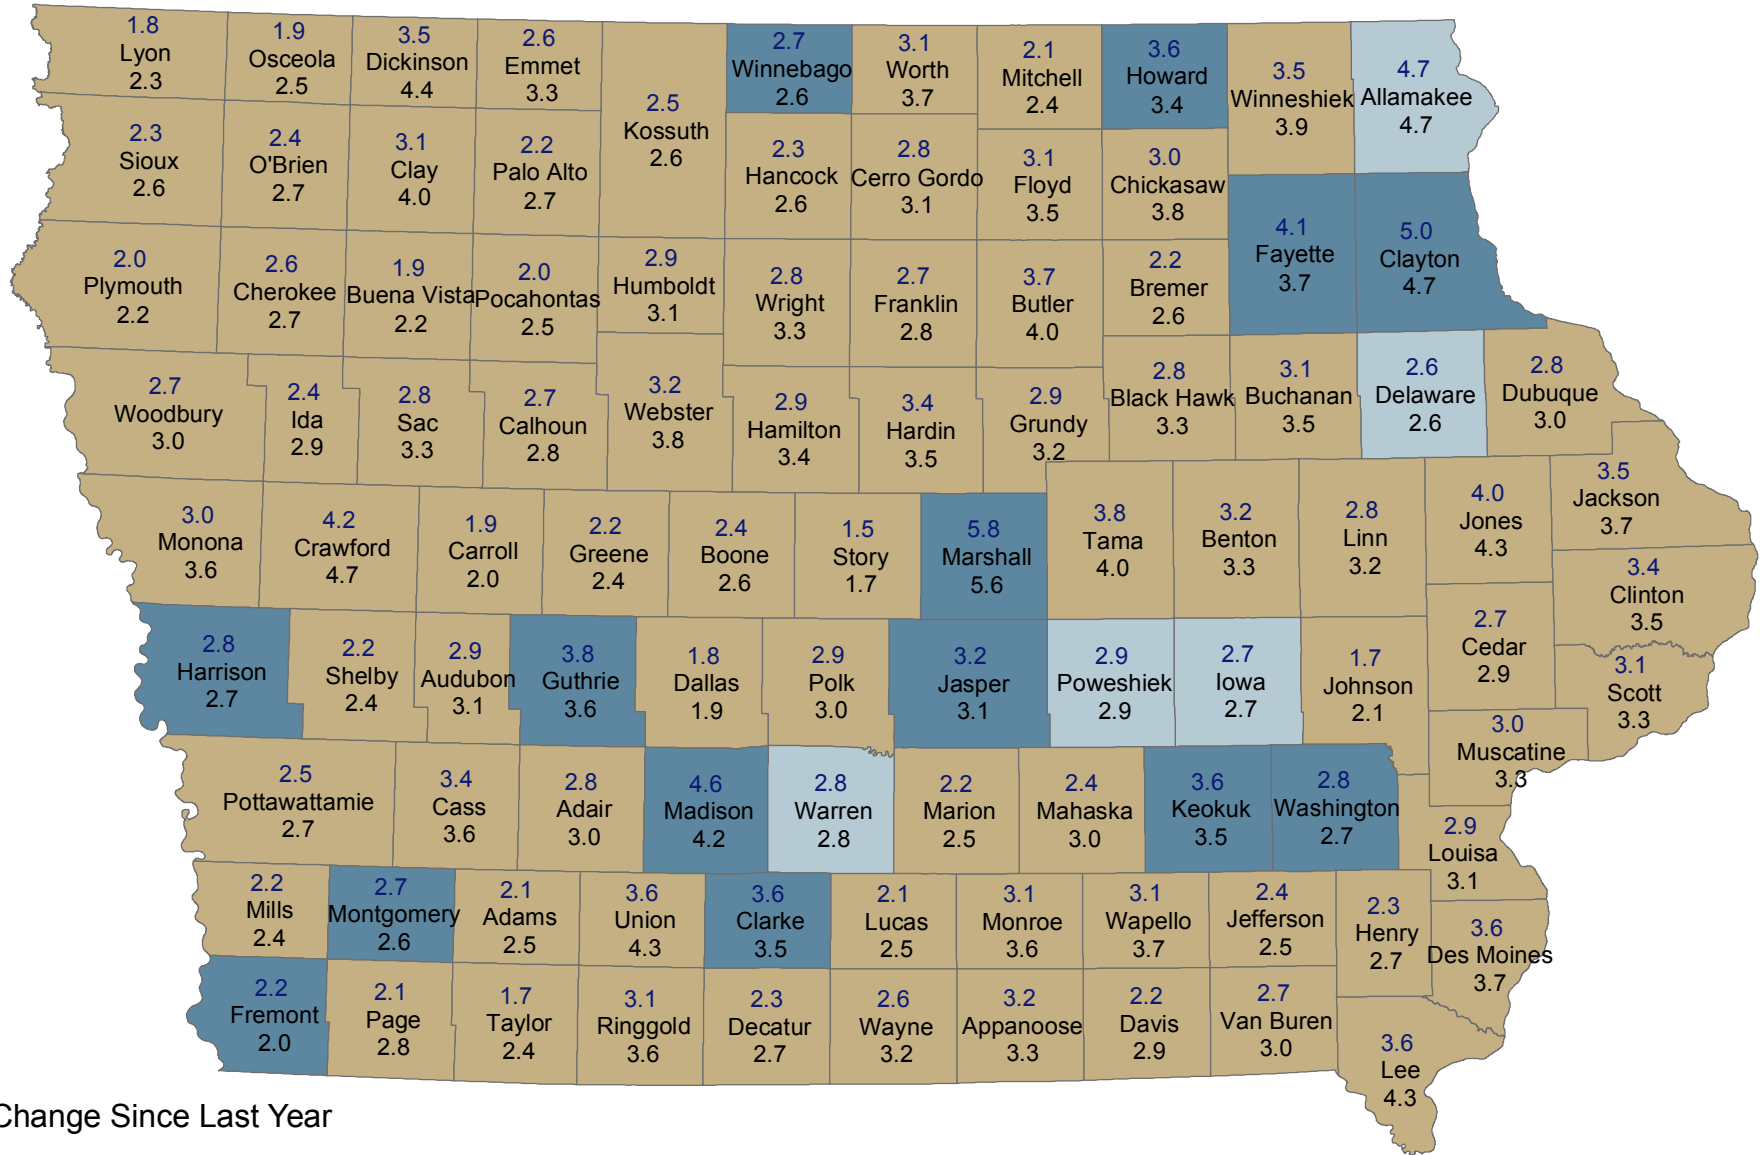

Unemployment Rates for Iowa Counties in March

March 2019 (Rate Above) and March 2018 (Rate Below)

Change Since Last Year