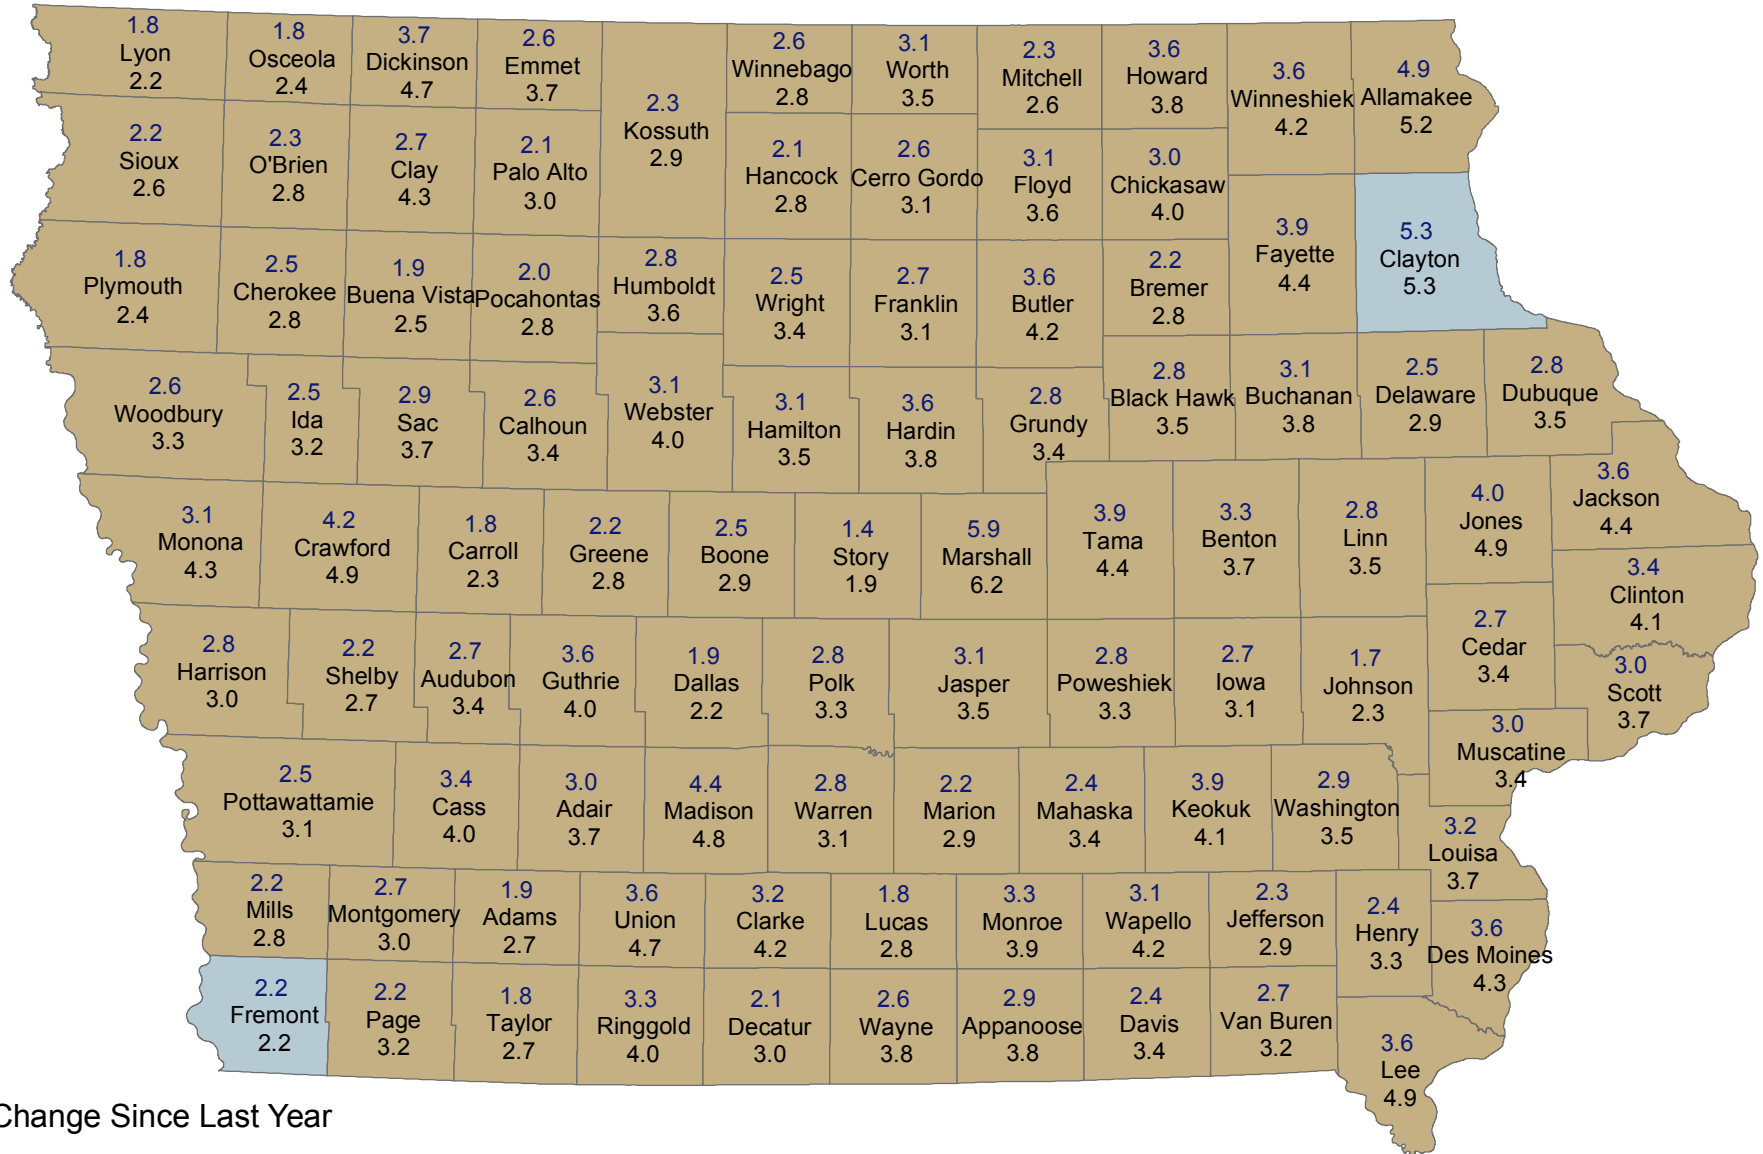

Unemployment Rates for Iowa Counties in February

February 2019 (Rate Above) and February 2018 (Rate Below)

Change Since Last Year