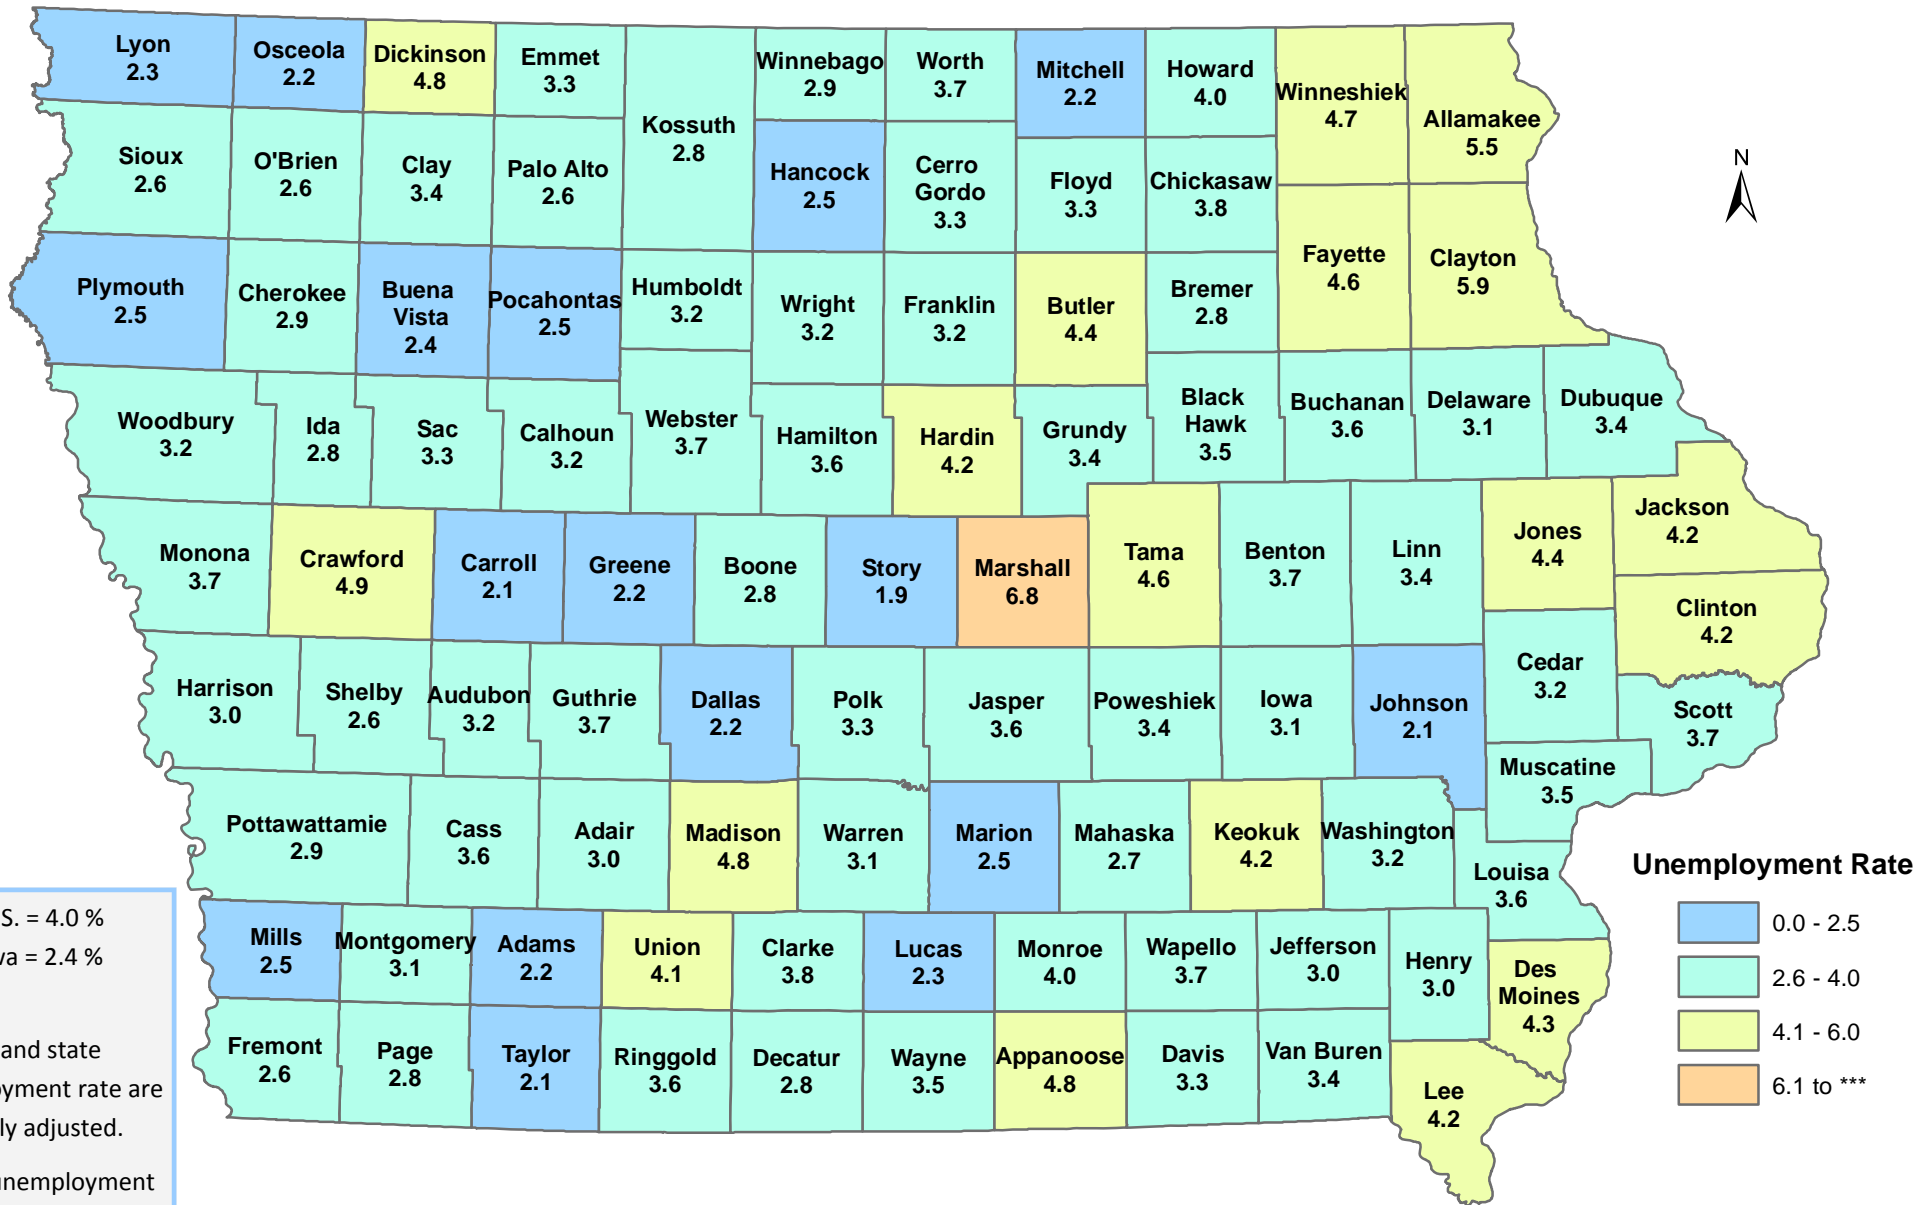

Iowa Unemployment Rates by County

January 2019

U.S. = 4.0 %
Iowa = 2.4 %

NOTE:

The U.S. and state unemployment rate are seasonally adjusted.

County unemployment rates are *not* seasonally adjusted.

Unemployment Rate

Source: Labor Market Information Division, Iowa Workforce Development