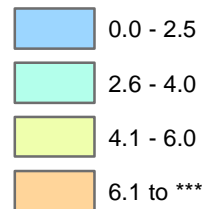

Iowa Unemployment Rates by County

January 2019

U.S. = 4.0 %
Iowa = 2.4 %

NOTE:

The U.S. and state unemployment rate are seasonally adjusted.

County unemployment rates are *not* seasonally adjusted.

Unemployment Rate