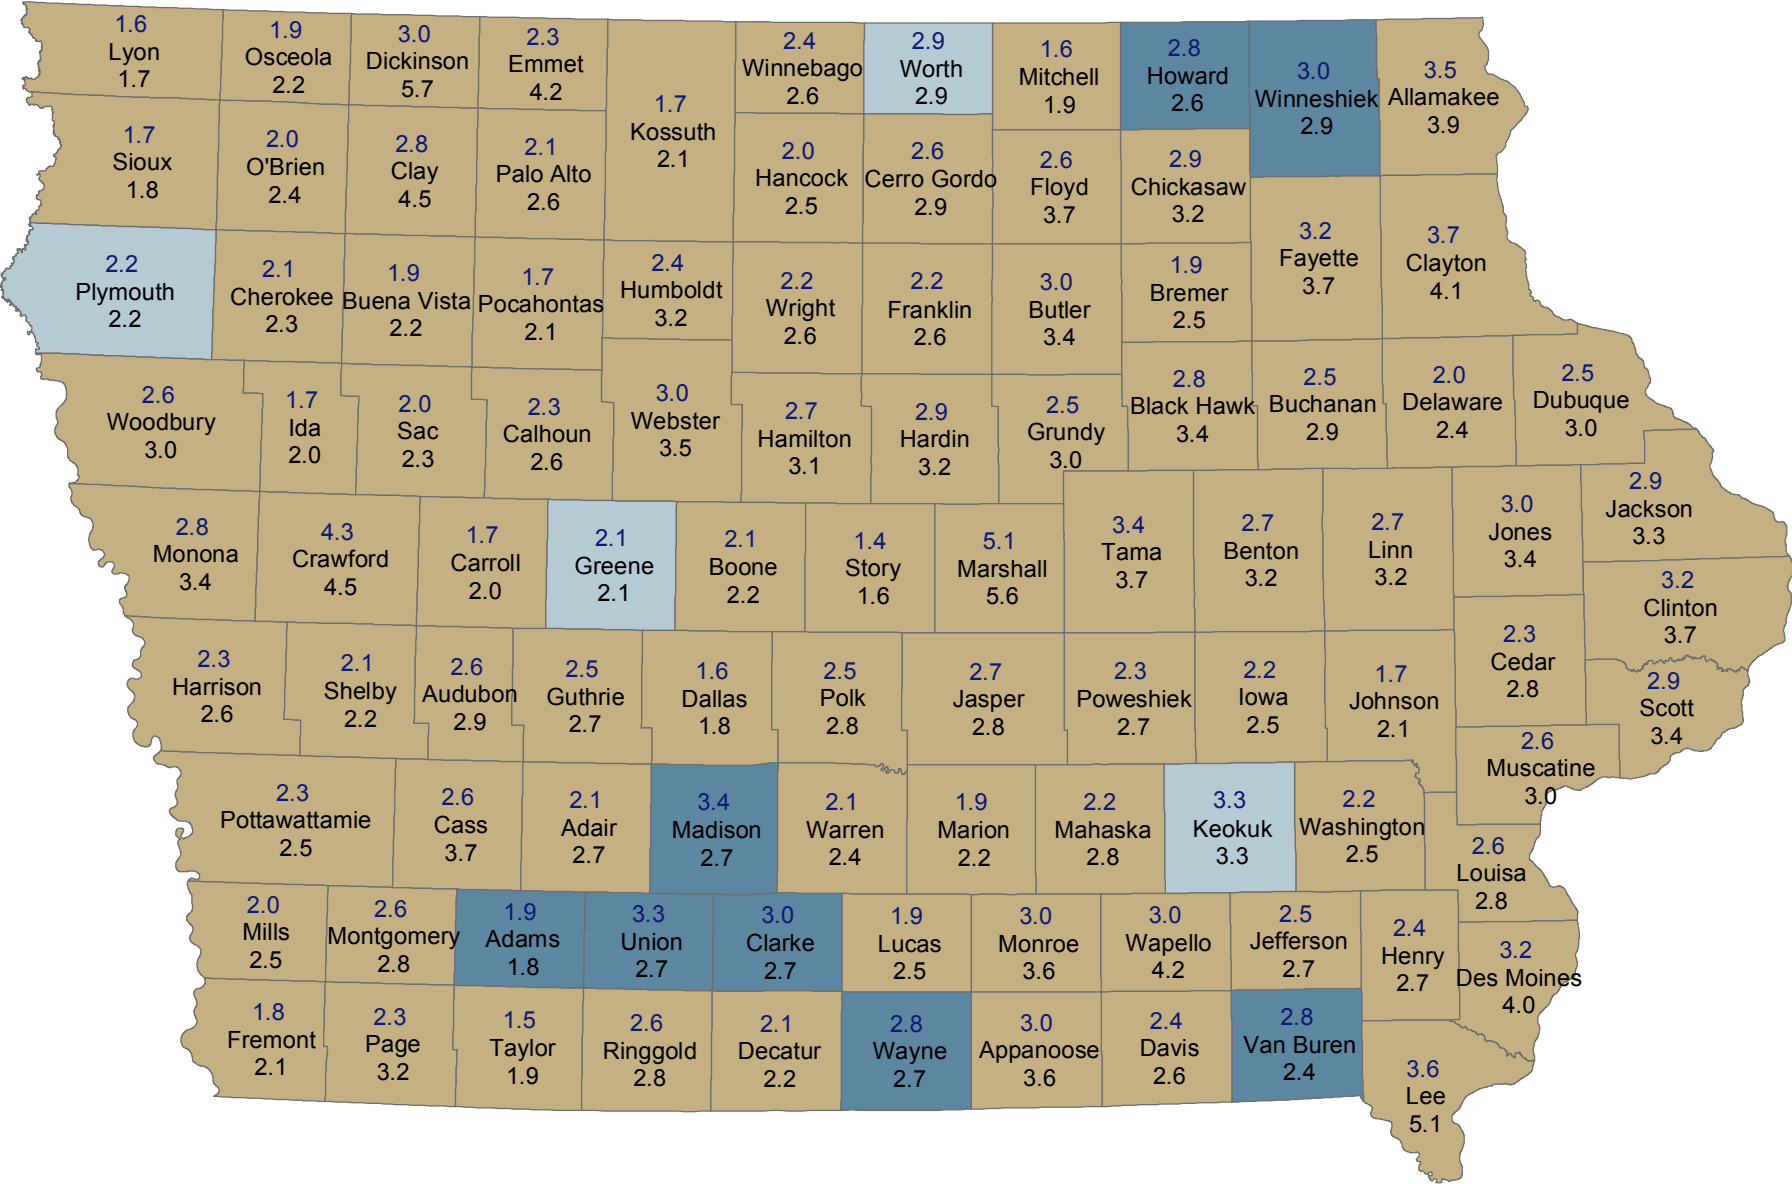

# Unemployment Rates for Iowa Counties in November

December 2018 (Rate Above) and December 2017 (Rate Below)

**Change Since Last Year**     Decrease     No Change     Increase