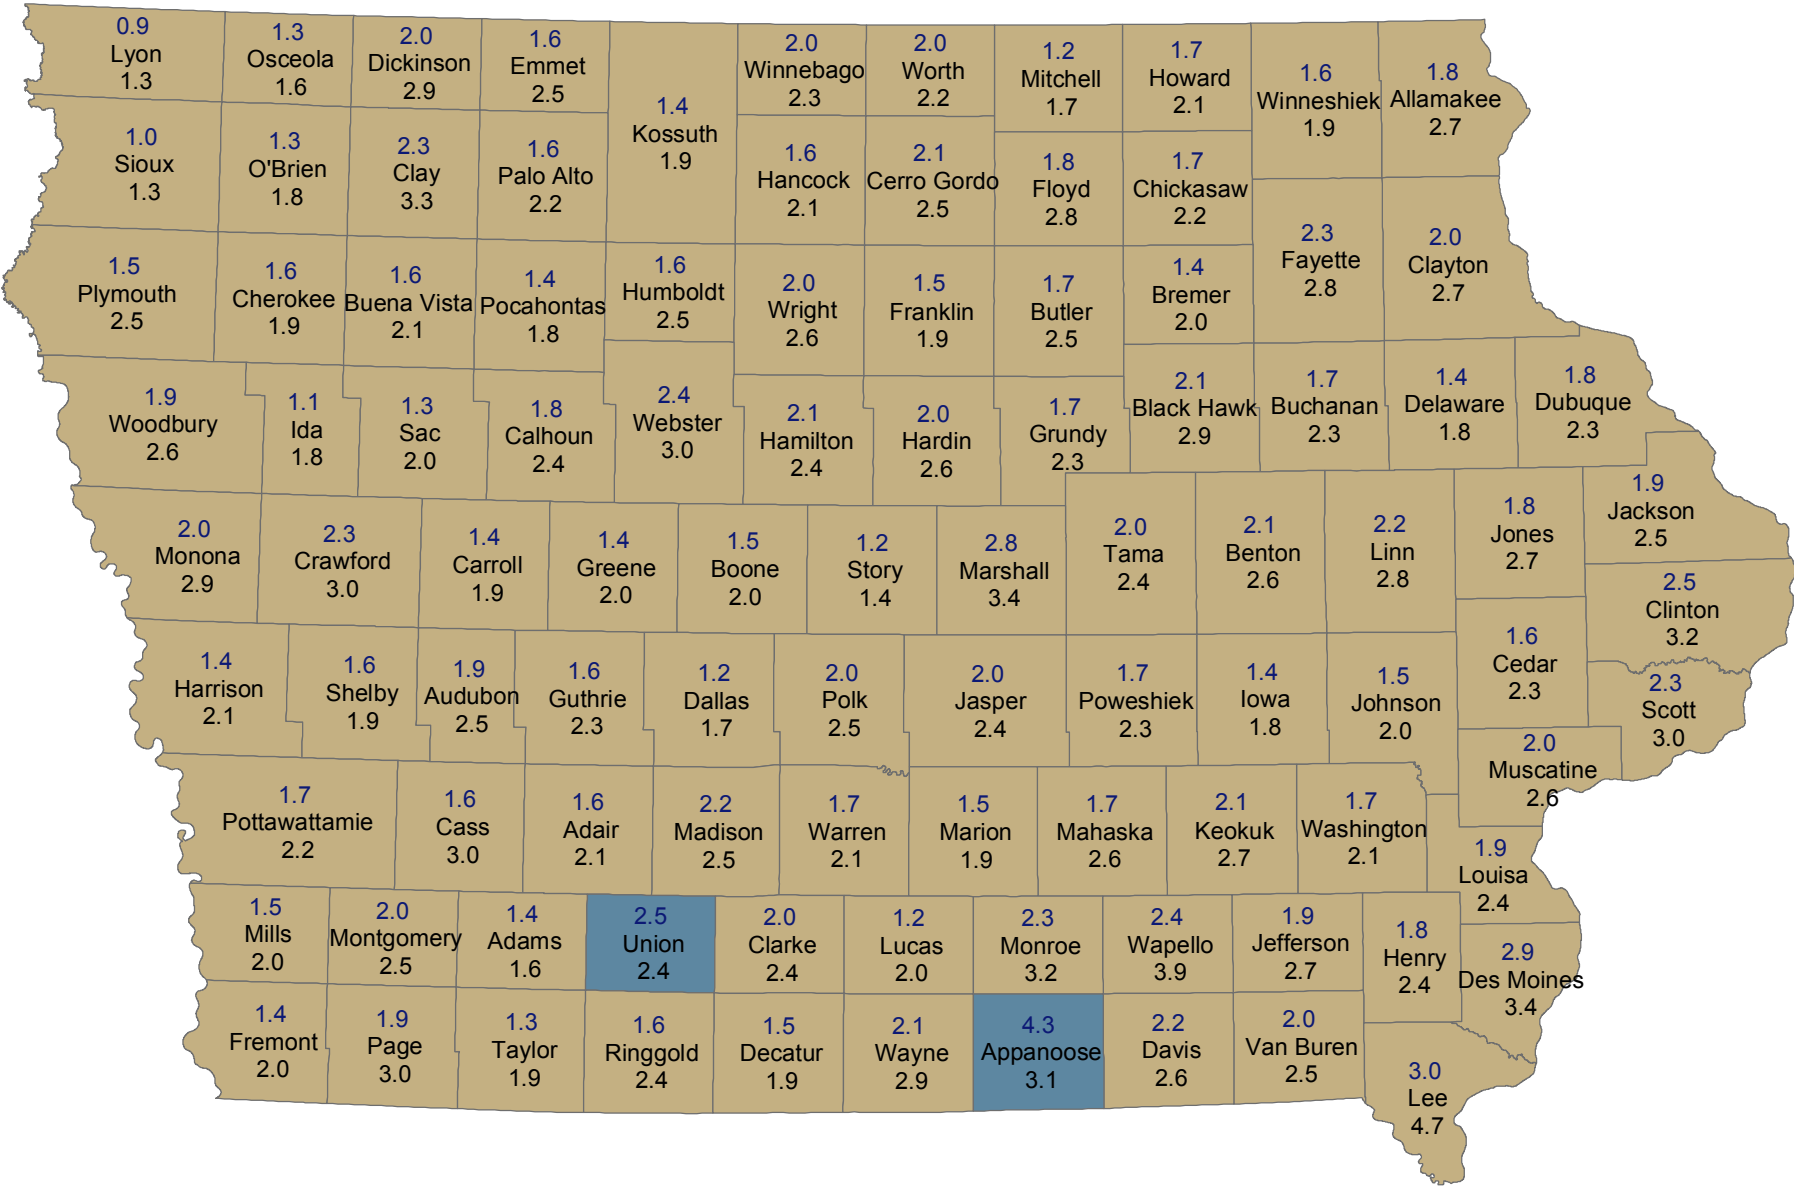

Unemployment Rates for Iowa Counties in November

November 2018 (Rate Above) and November 2017 (Rate Below)

Change Since Last Year Decrease No Change Increase