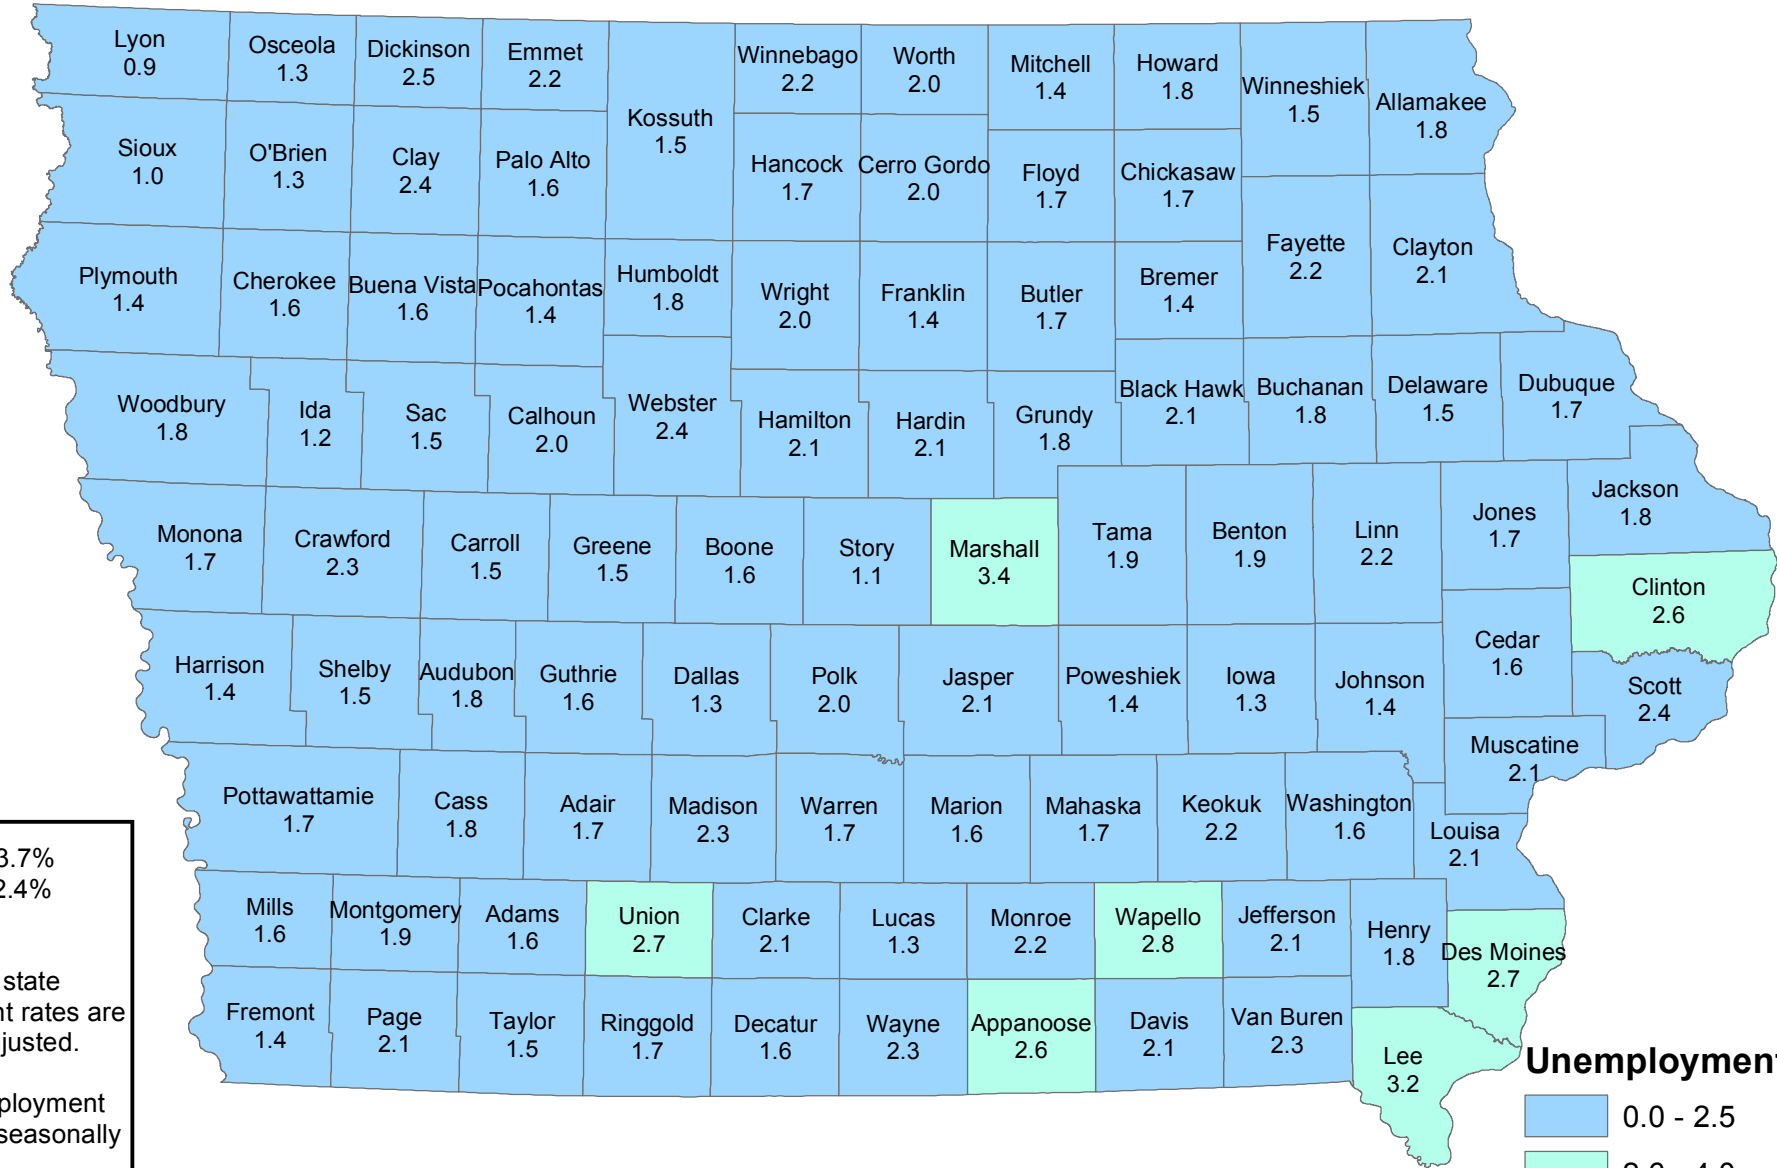

Iowa Unemployment Rates by County

October 2018

U.S. = 3.7%
Iowa = 2.4%

Note:
The U.S. and state unemployment rates are seasonally adjusted.

County unemployment rates are not seasonally adjusted.