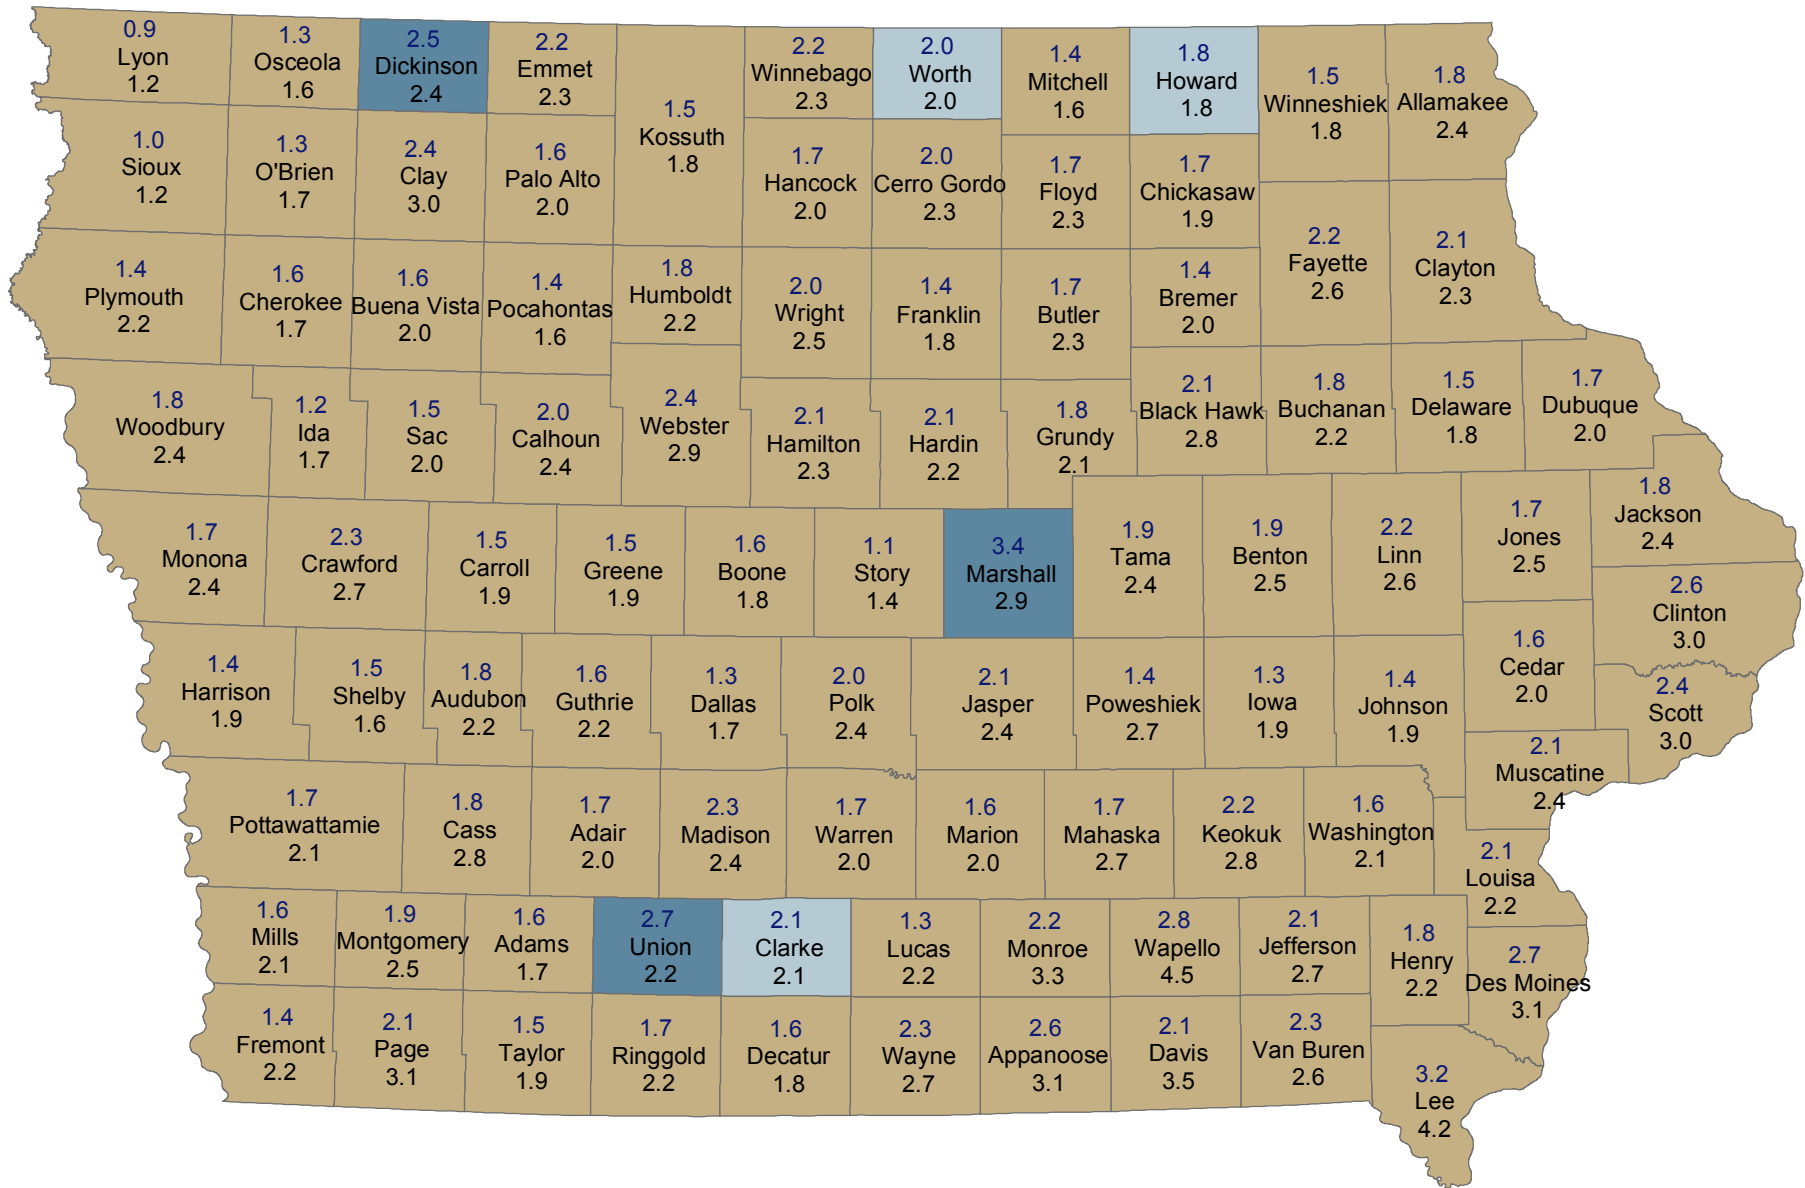

# Unemployment Rates for Iowa Counties in October

October 2018 (Rate Above) and October 2017 (Rate Below)

**Change Since Last Year**     Decrease     No Change     Increase