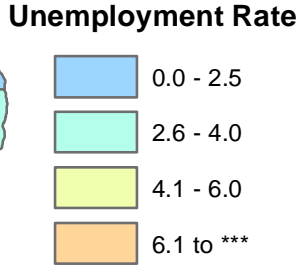

Iowa Unemployment Rates by County

September 2018

U.S. = 3.7 %
Iowa = 2.5 %

NOTE:
The U.S. and state unemployment rates are seasonally adjusted.
County unemployment rates are *not* seasonally adjusted.

Source: Labor Market Information Division, Iowa Workforce Development