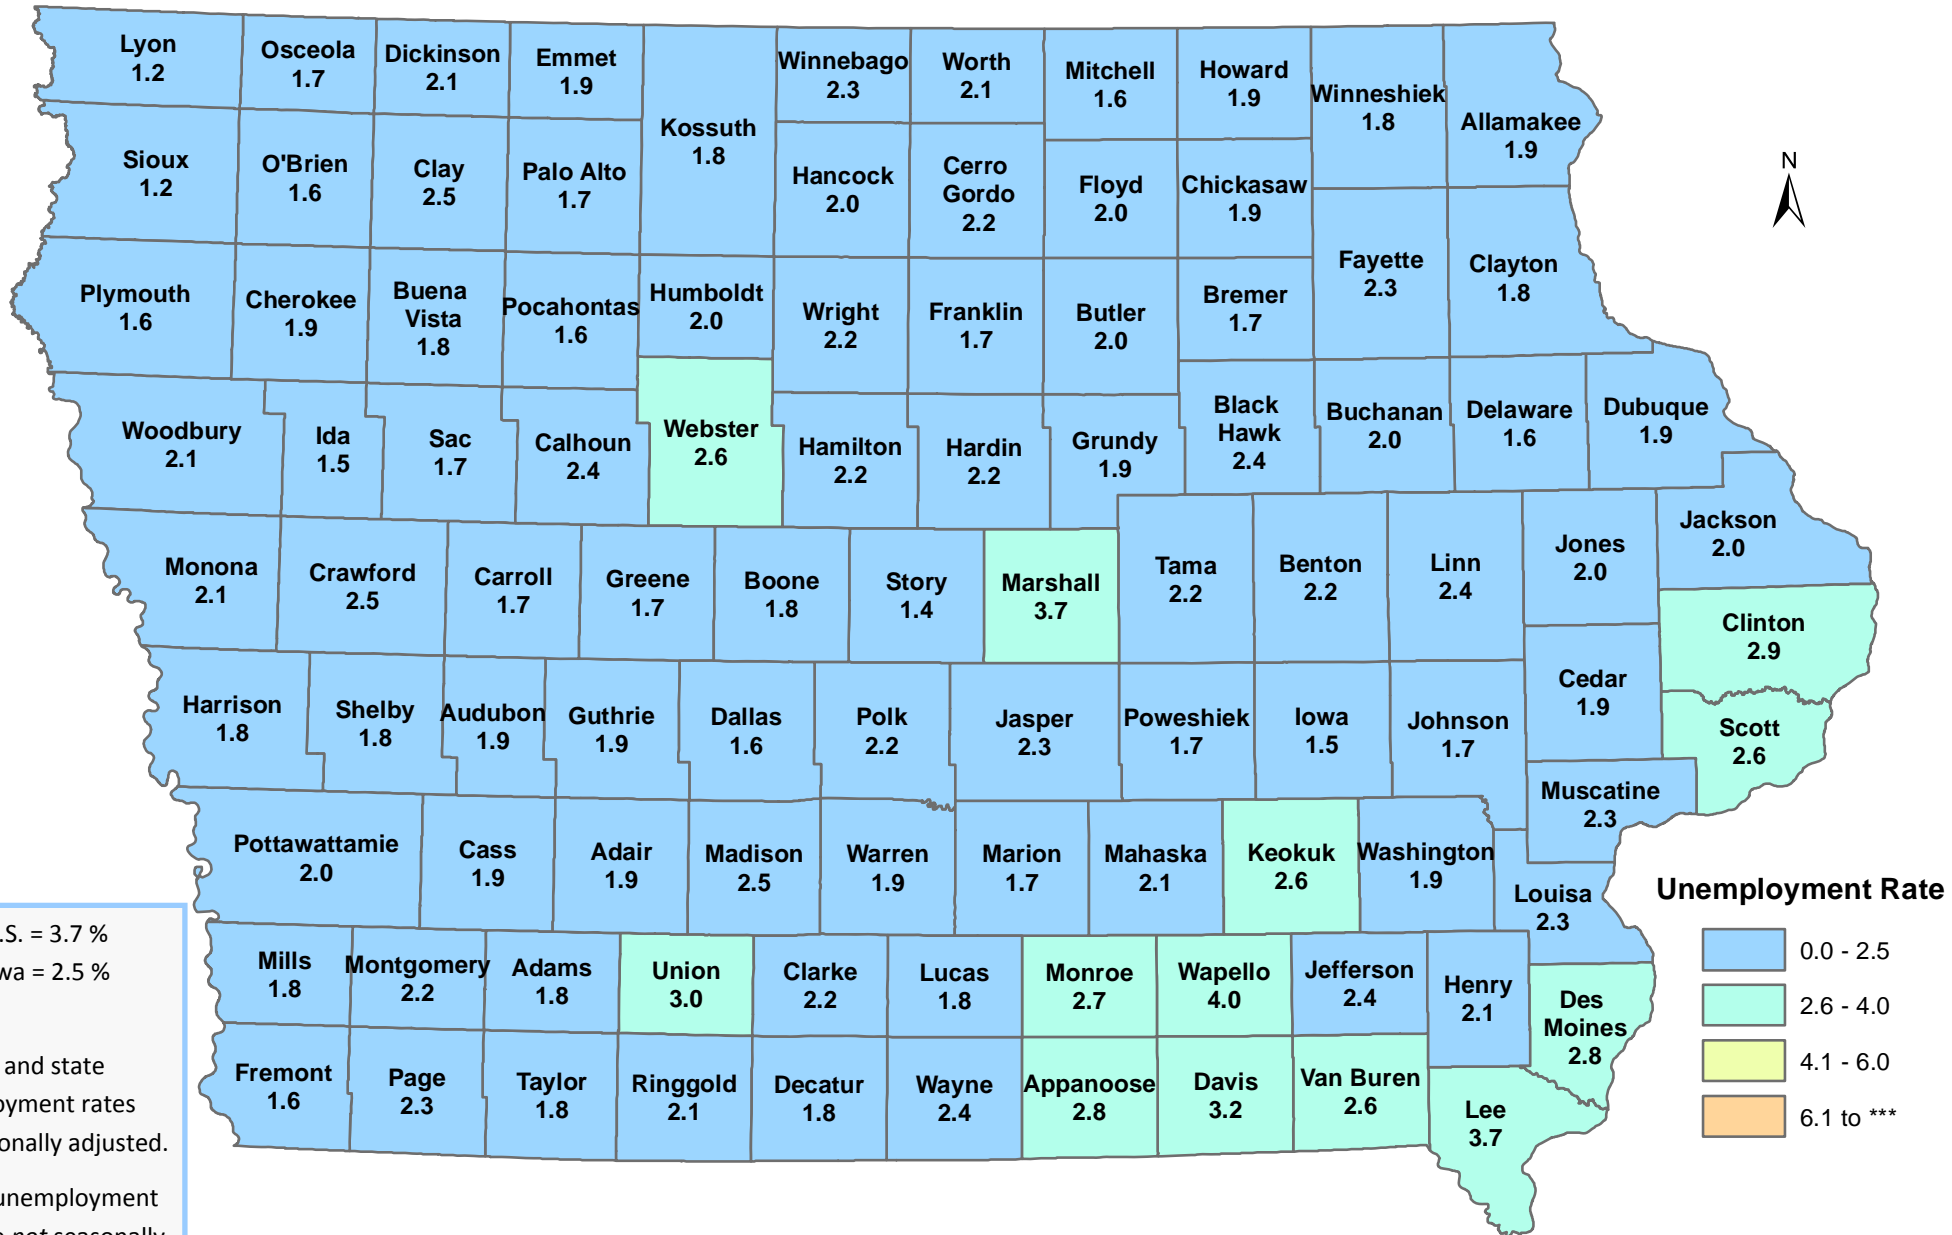

Iowa Unemployment Rates by County

September 2018

U.S. = 3.7 %
Iowa = 2.5 %

NOTE:
The U.S. and state unemployment rates are seasonally adjusted.
County unemployment rates are *not* seasonally adjusted.

Source: Labor Market Information Division, Iowa Workforce Development