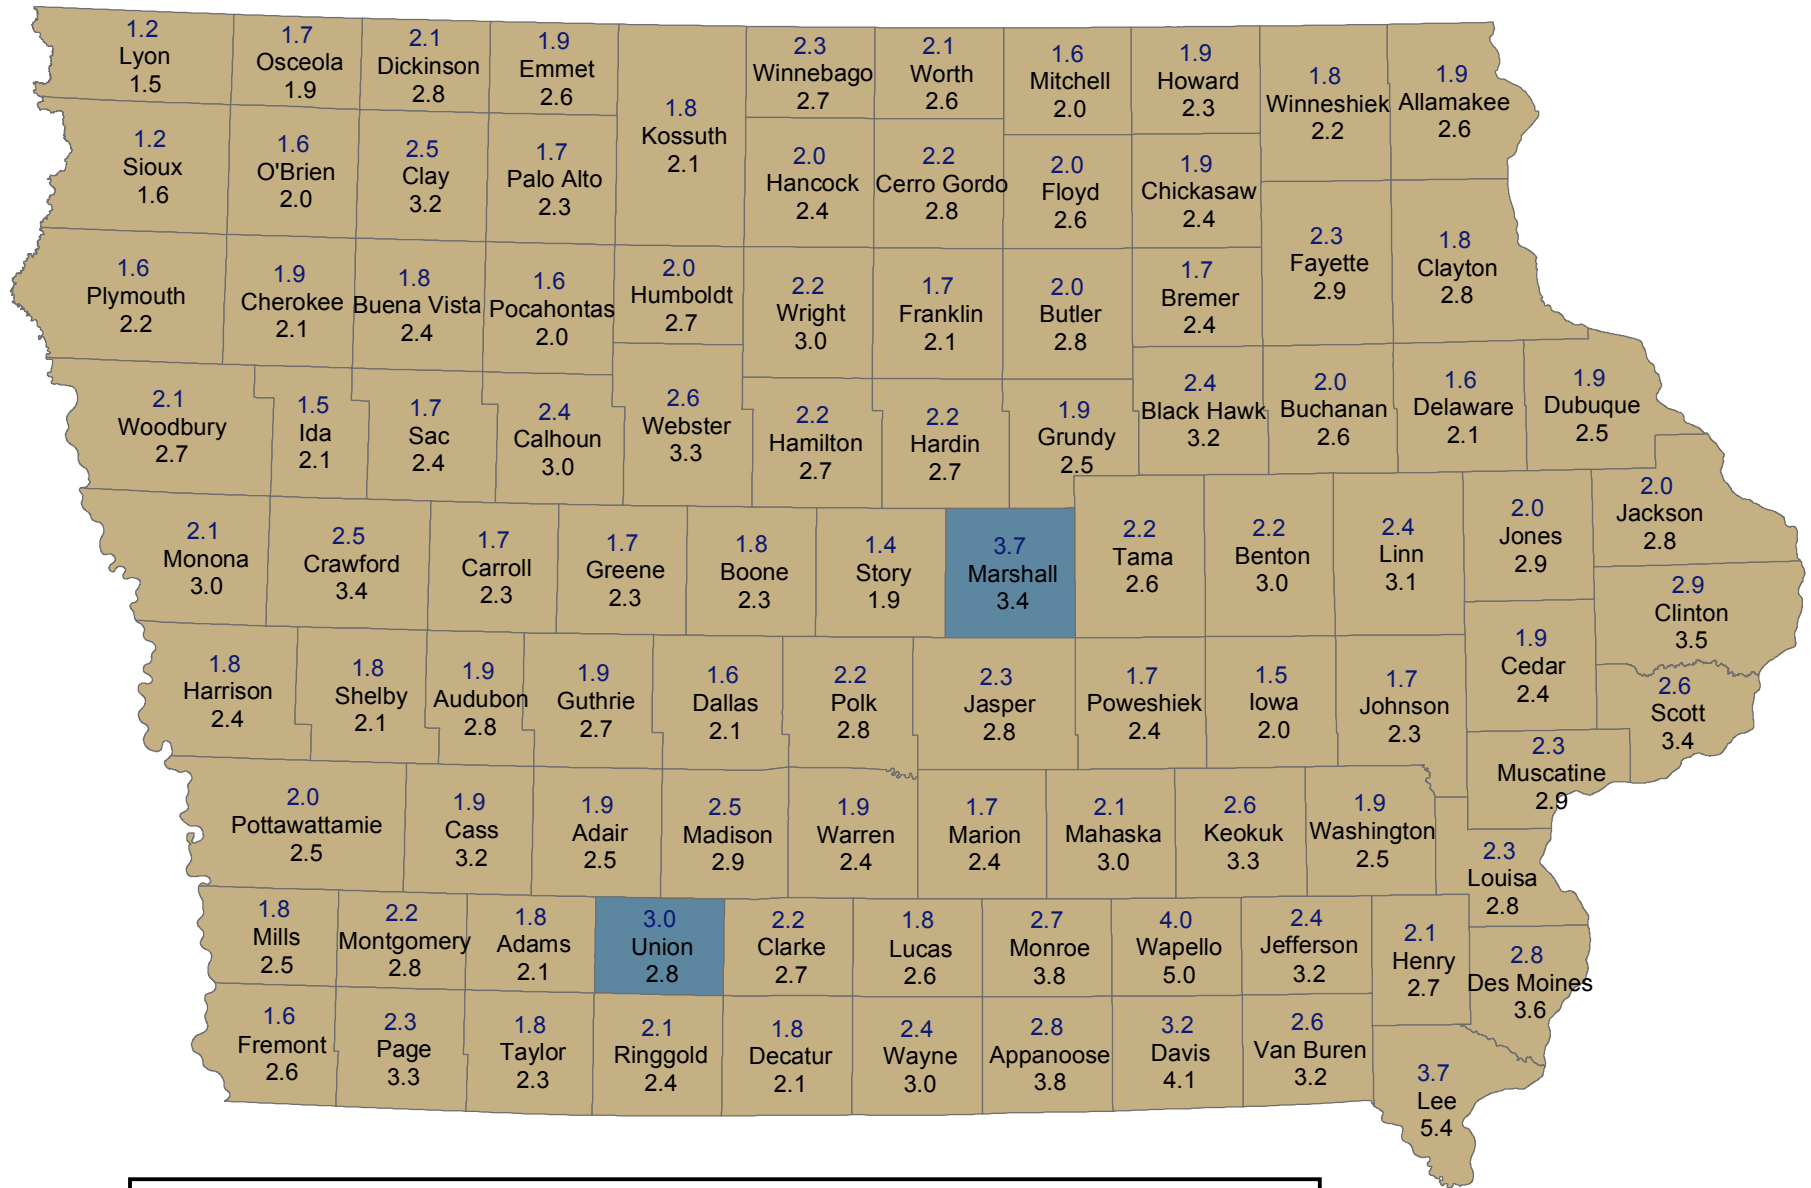

Unemployment Rates for Iowa Counties in September

September 2018 (Rate Above) and September 2017 (Rate Below)

Change Since Last Year Decrease No Change Increase