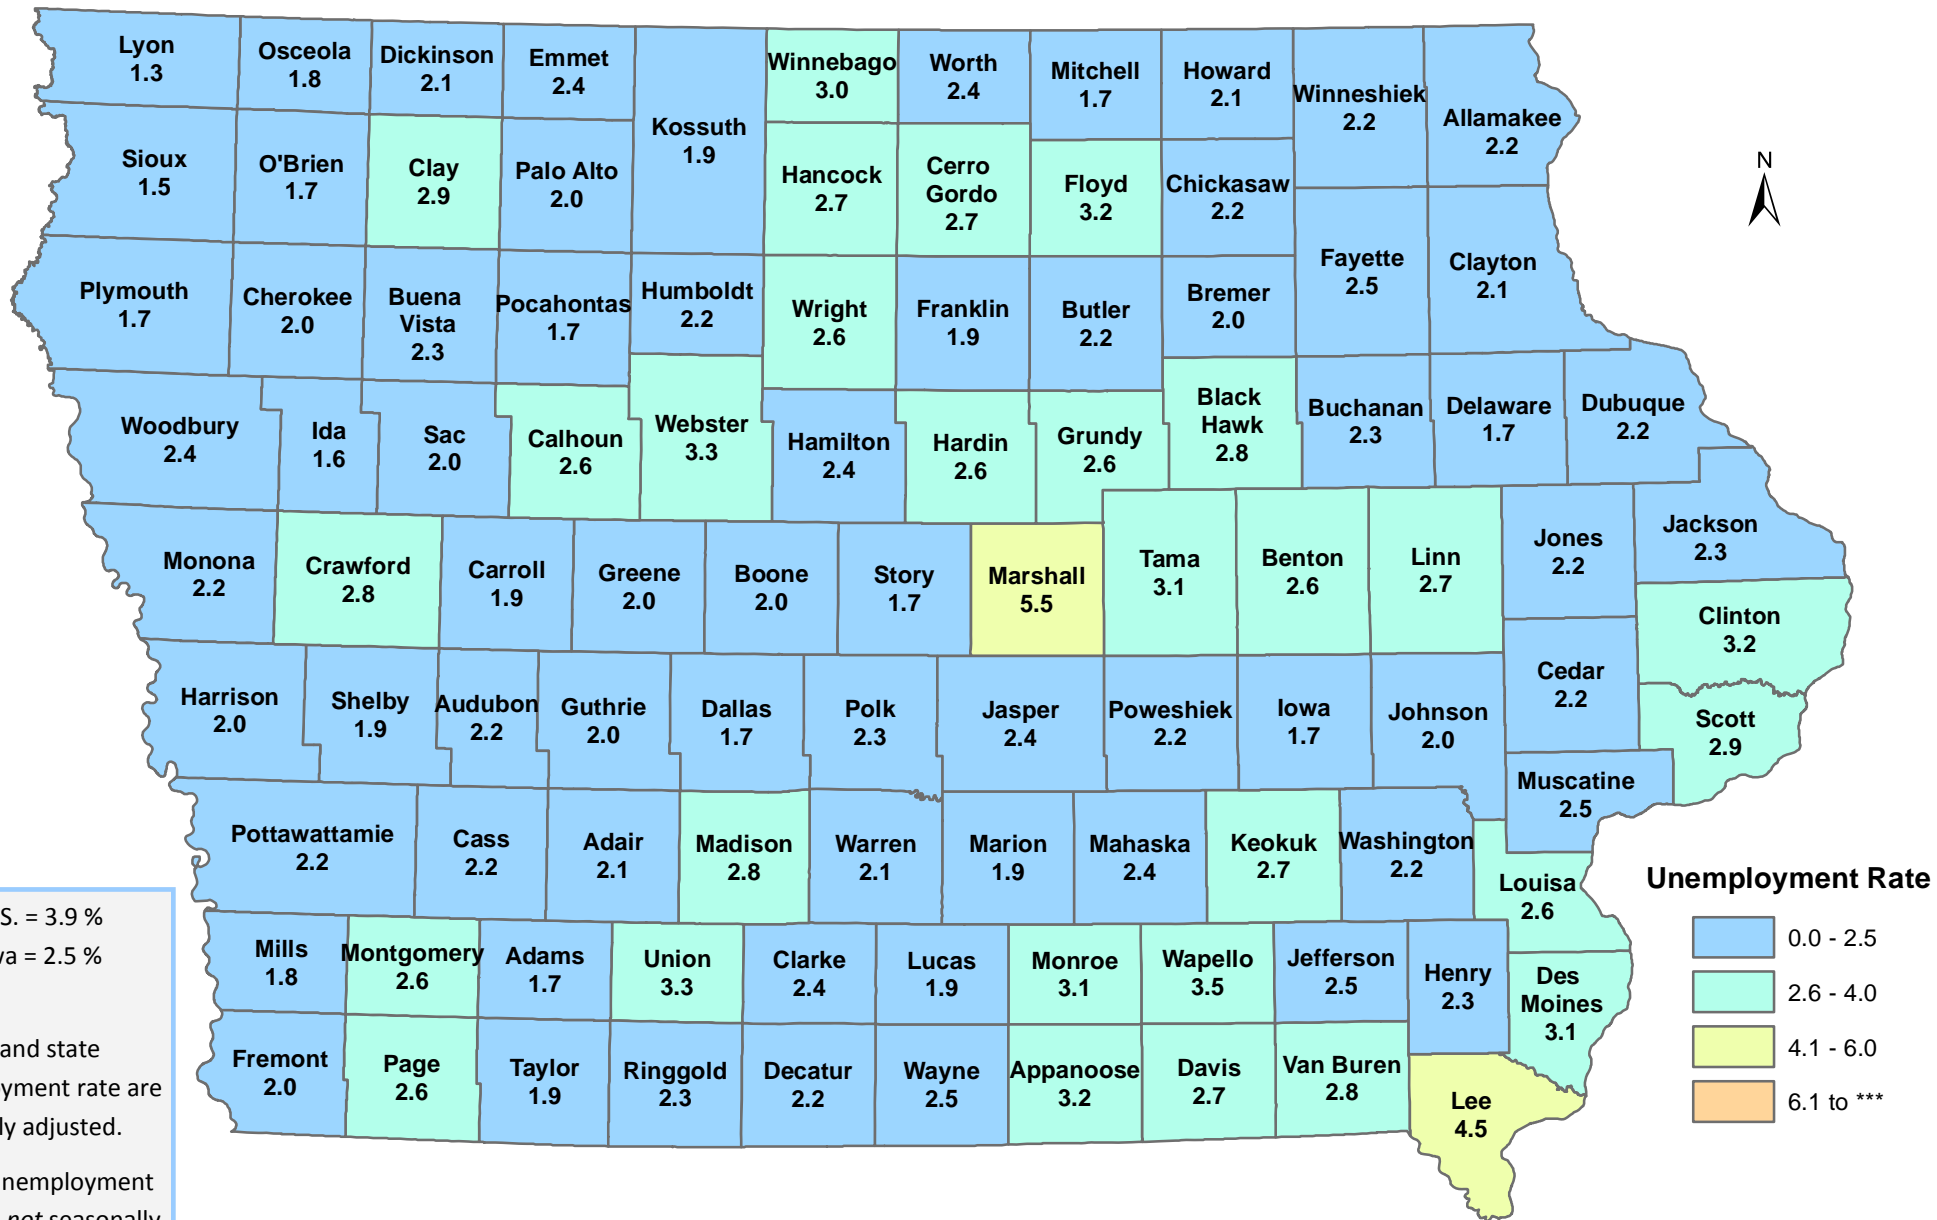

# Iowa Unemployment Rates by County

## August 2018

U.S. = 3.9 %  
Iowa = 2.5 %

**NOTE:**  
The U.S. and state unemployment rate are seasonally adjusted.  
County unemployment rates are *not* seasonally adjusted.

Source: Labor Market Information Division, Iowa Workforce Development