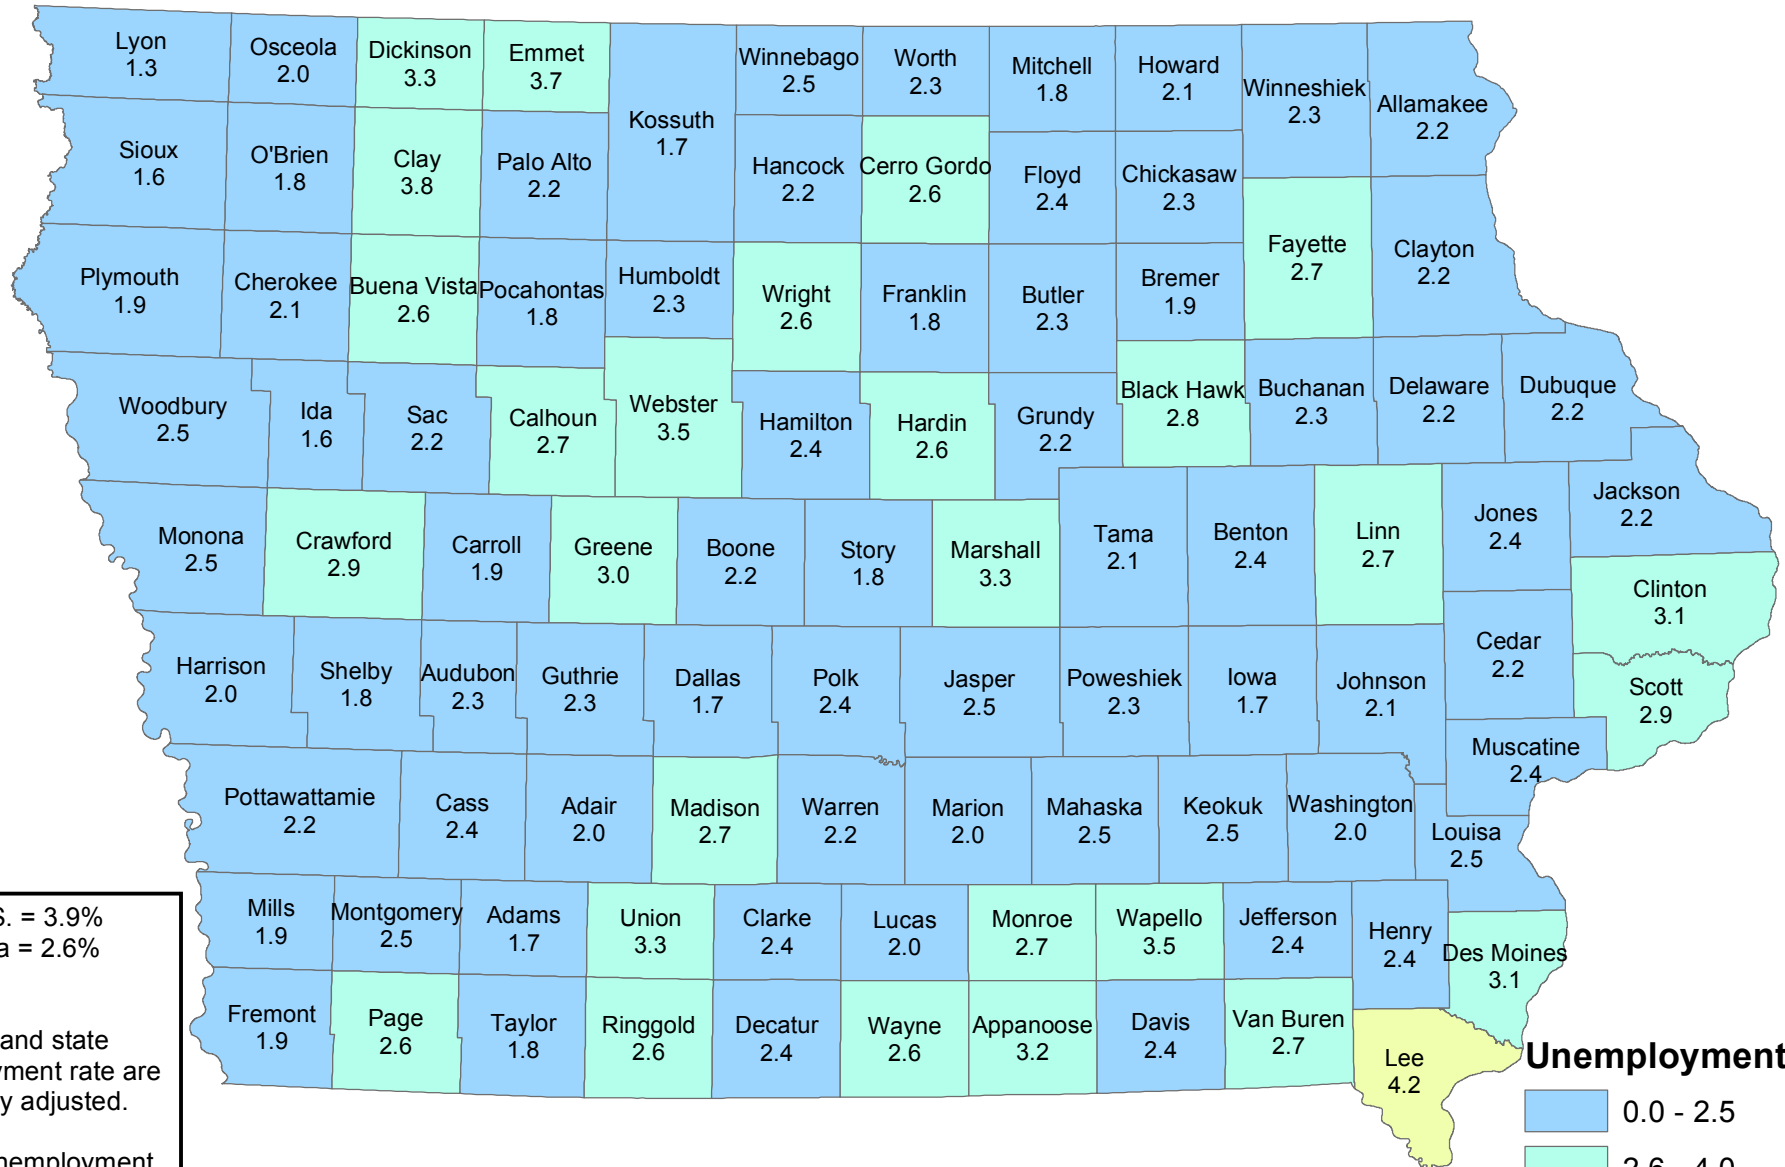

Iowa Unemployment Rates by County

July 2018

U.S. = 3.9%
Iowa = 2.6%

Note:
The U.S. and state unemployment rate are seasonally adjusted.

County unemployment rates are not seasonally adjusted.