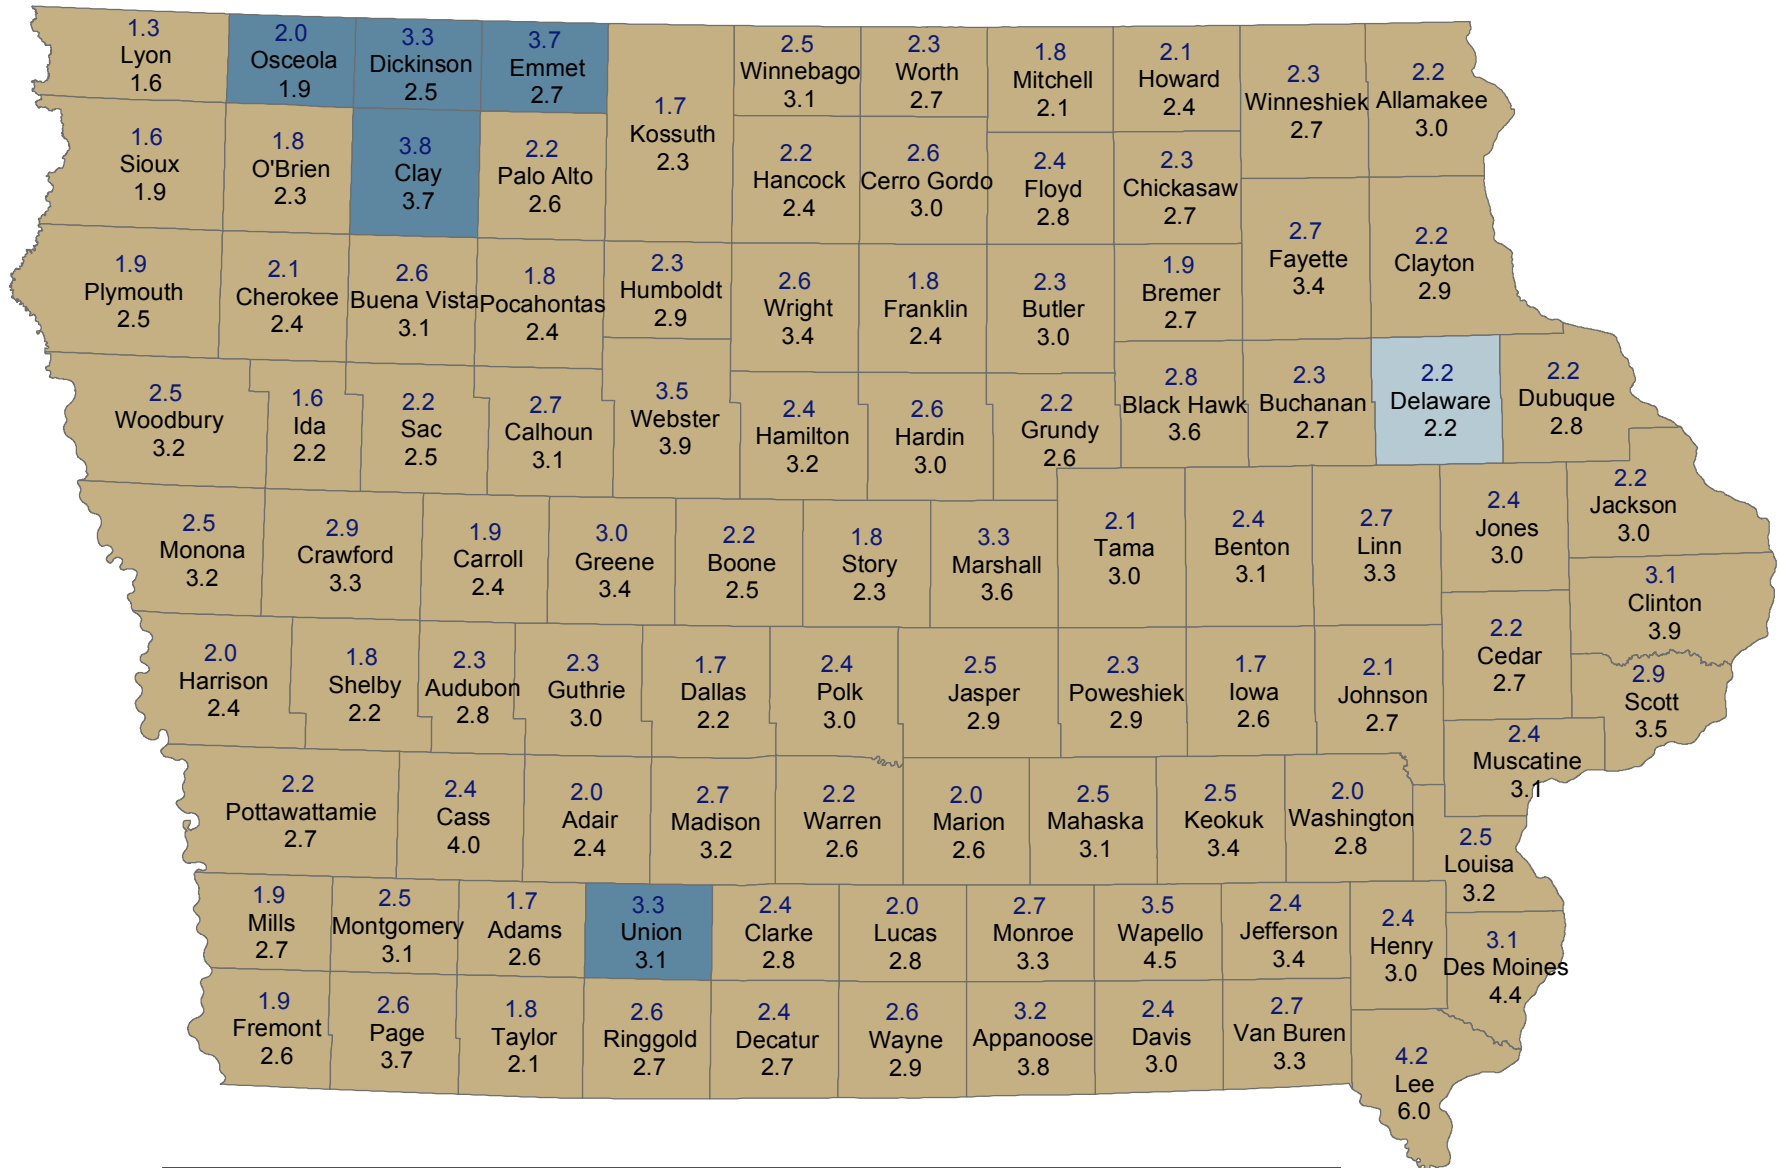

Unemployment Rates for Iowa Counties in July

July 2018 (Rate Above) and July 2017 (Rate Below)

Change Since Last Year Decrease No Change Increase