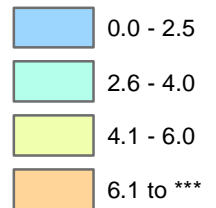

Iowa Unemployment Rates by County

May 2018

U.S. = 3.8 %
Iowa = 2.7 %

NOTE:

The U.S. and state unemployment rates are seasonally adjusted.

County unemployment rates are *not* seasonally adjusted.

Unemployment Rate