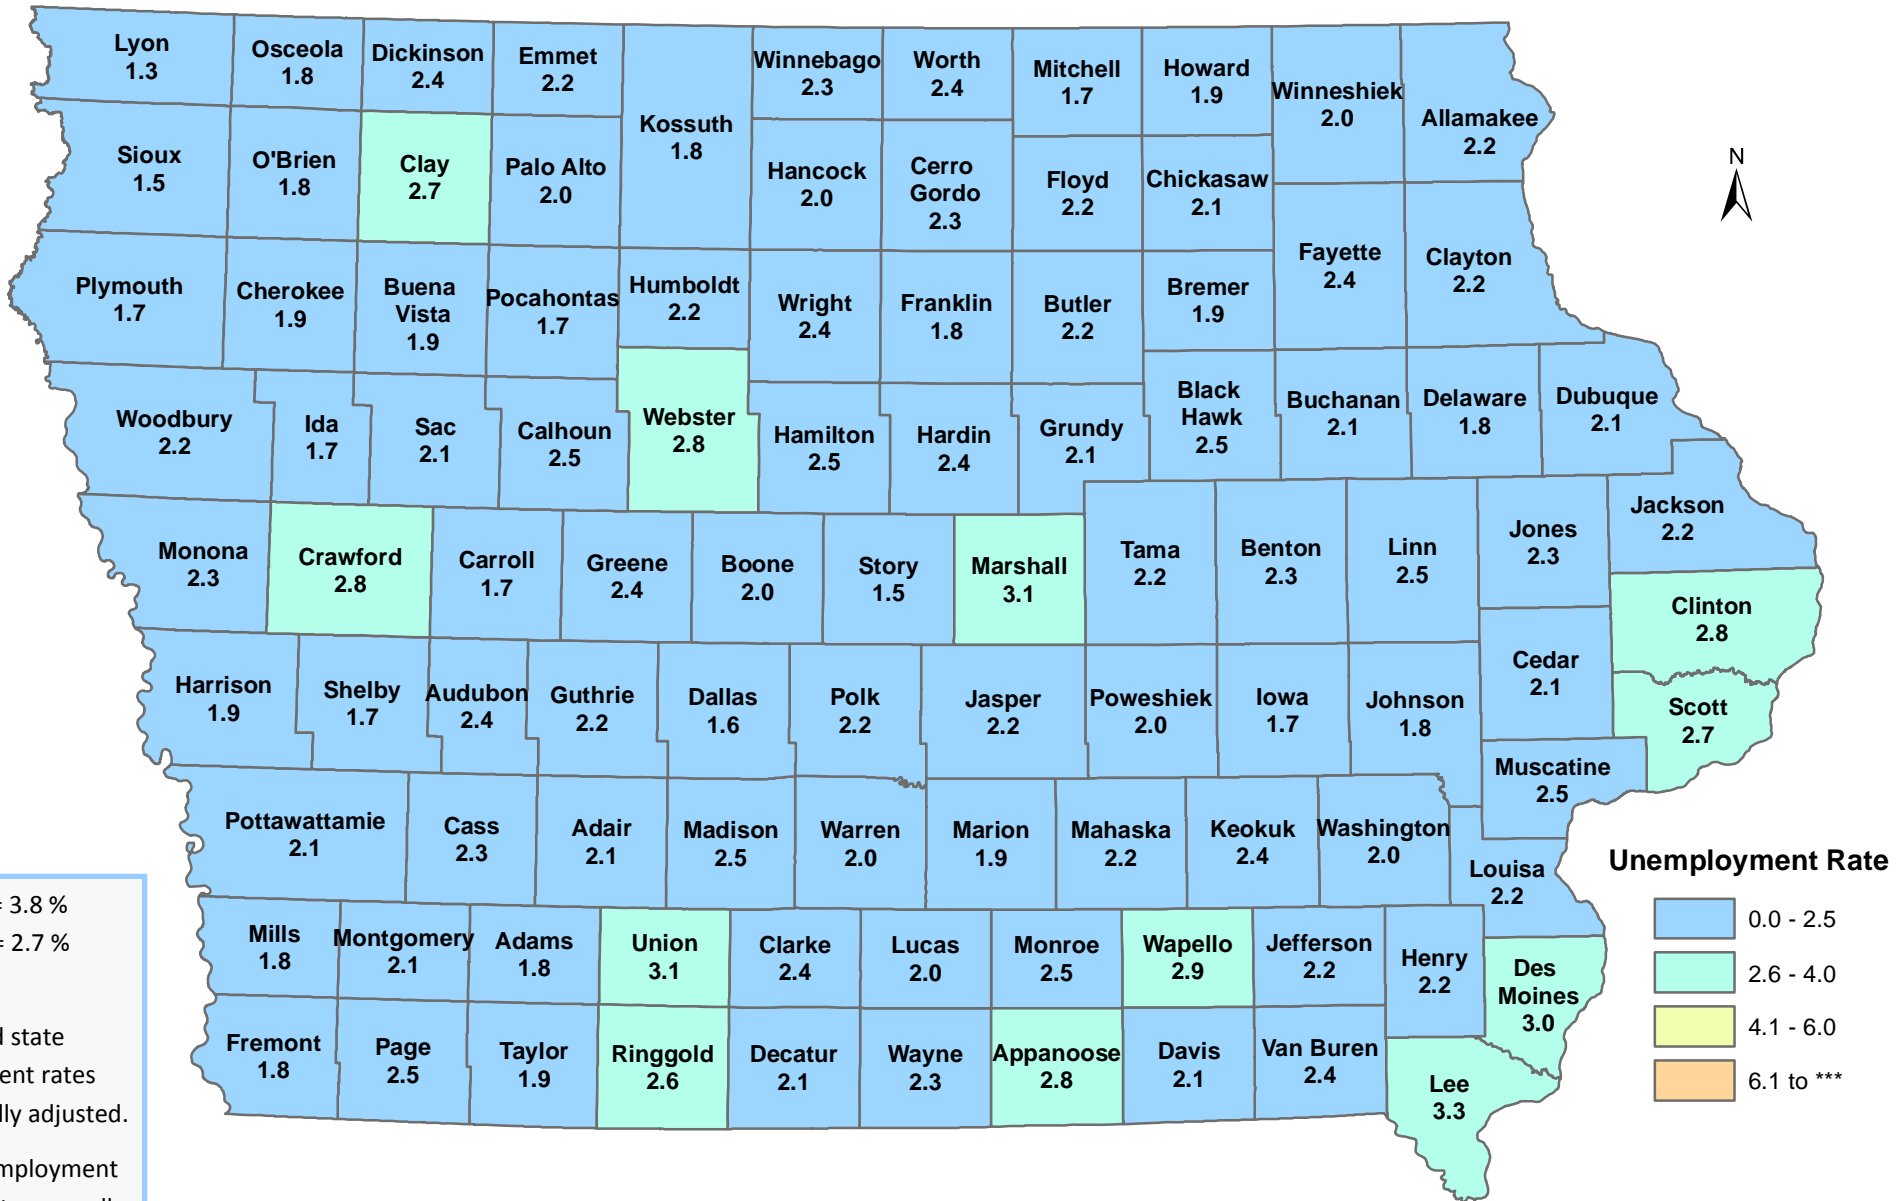

Iowa Unemployment Rates by County

May 2018

U.S. = 3.8 %
Iowa = 2.7 %

NOTE:

The U.S. and state unemployment rates are seasonally adjusted.

County unemployment rates are *not* seasonally adjusted.

Unemployment Rate

Source: Labor Market Information Division, Iowa Workforce Development