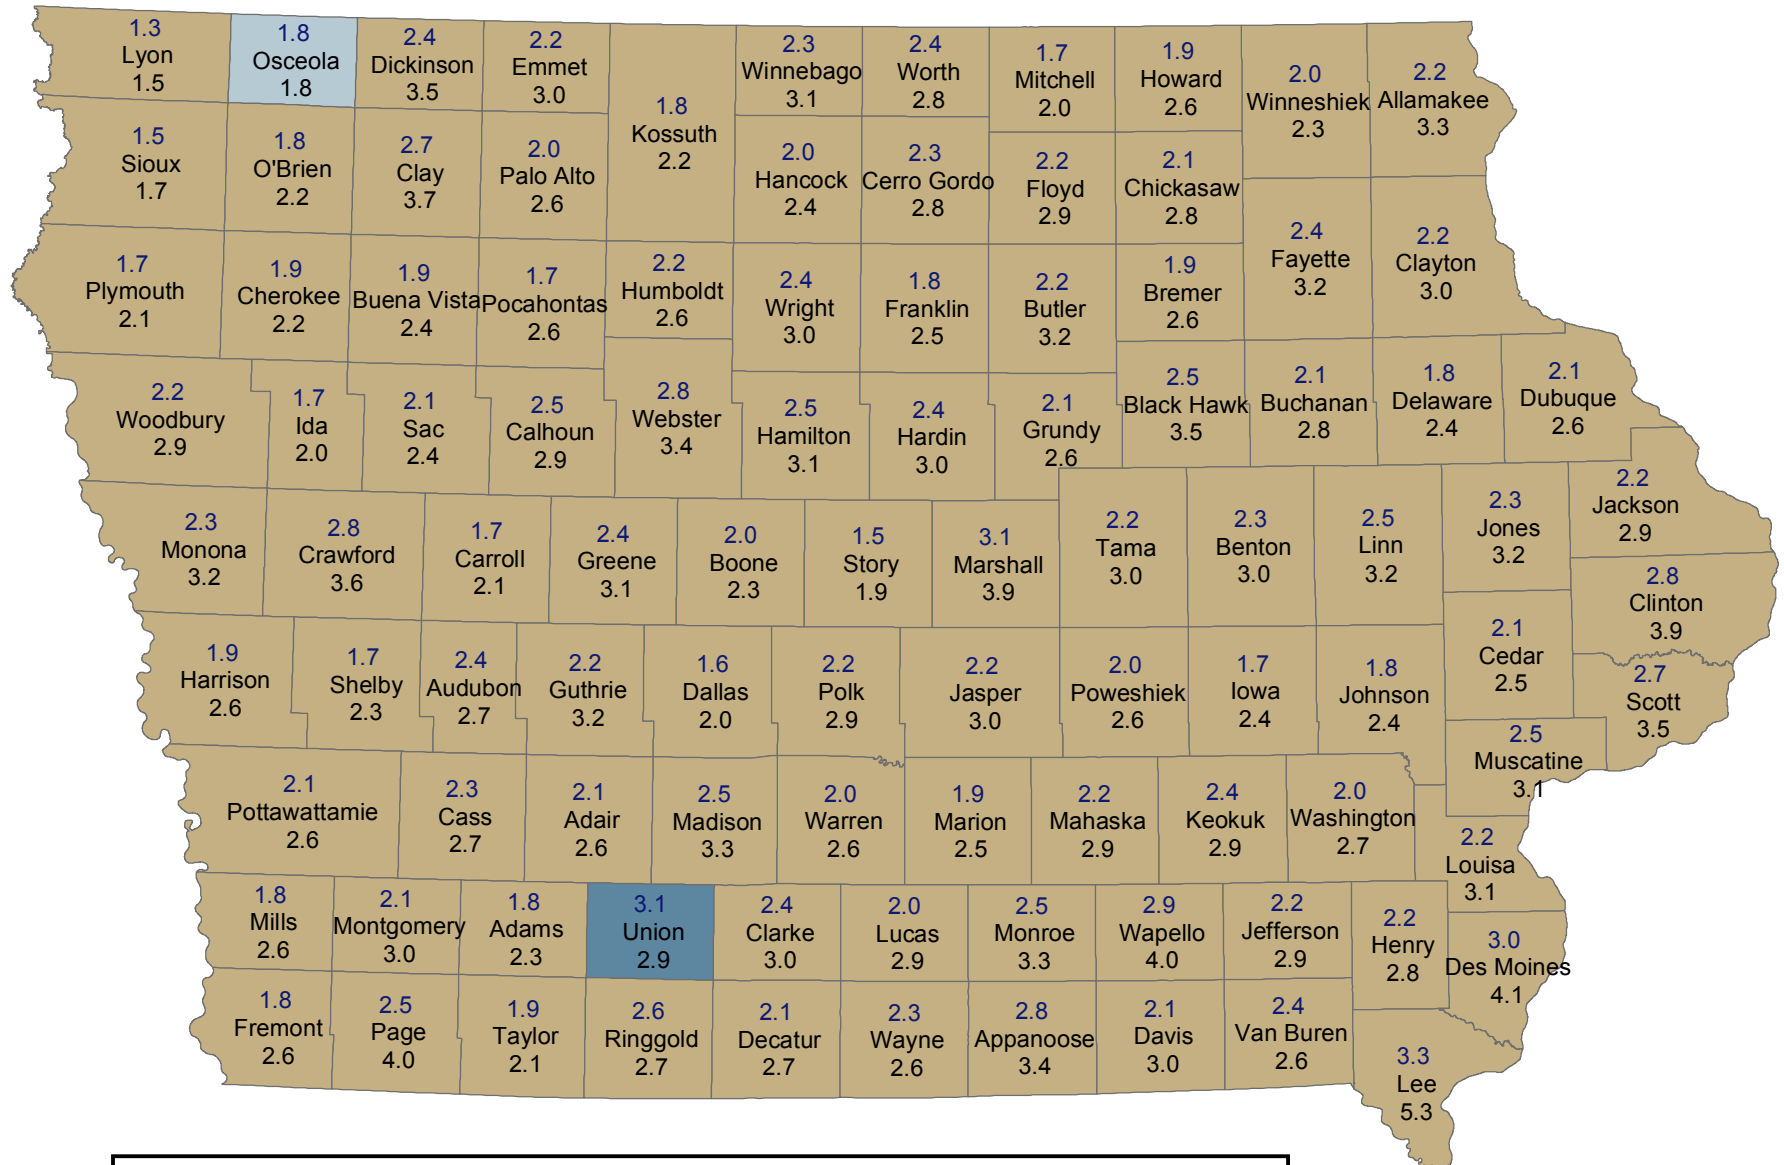

# Unemployment Rates for Iowa Counties in May

May 2018 (Rate Above) and May 2017 (Rate Below)

**Change Since Last Year**  Decrease  No Change  Increase