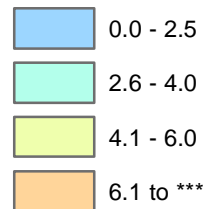

Iowa Unemployment Rates by County

April 2018

U.S. = 3.9 %
Iowa = 2.8 %

NOTE:

The U.S. and state unemployment rates are seasonally adjusted.

County unemployment rates are *not* seasonally adjusted.

Unemployment Rate