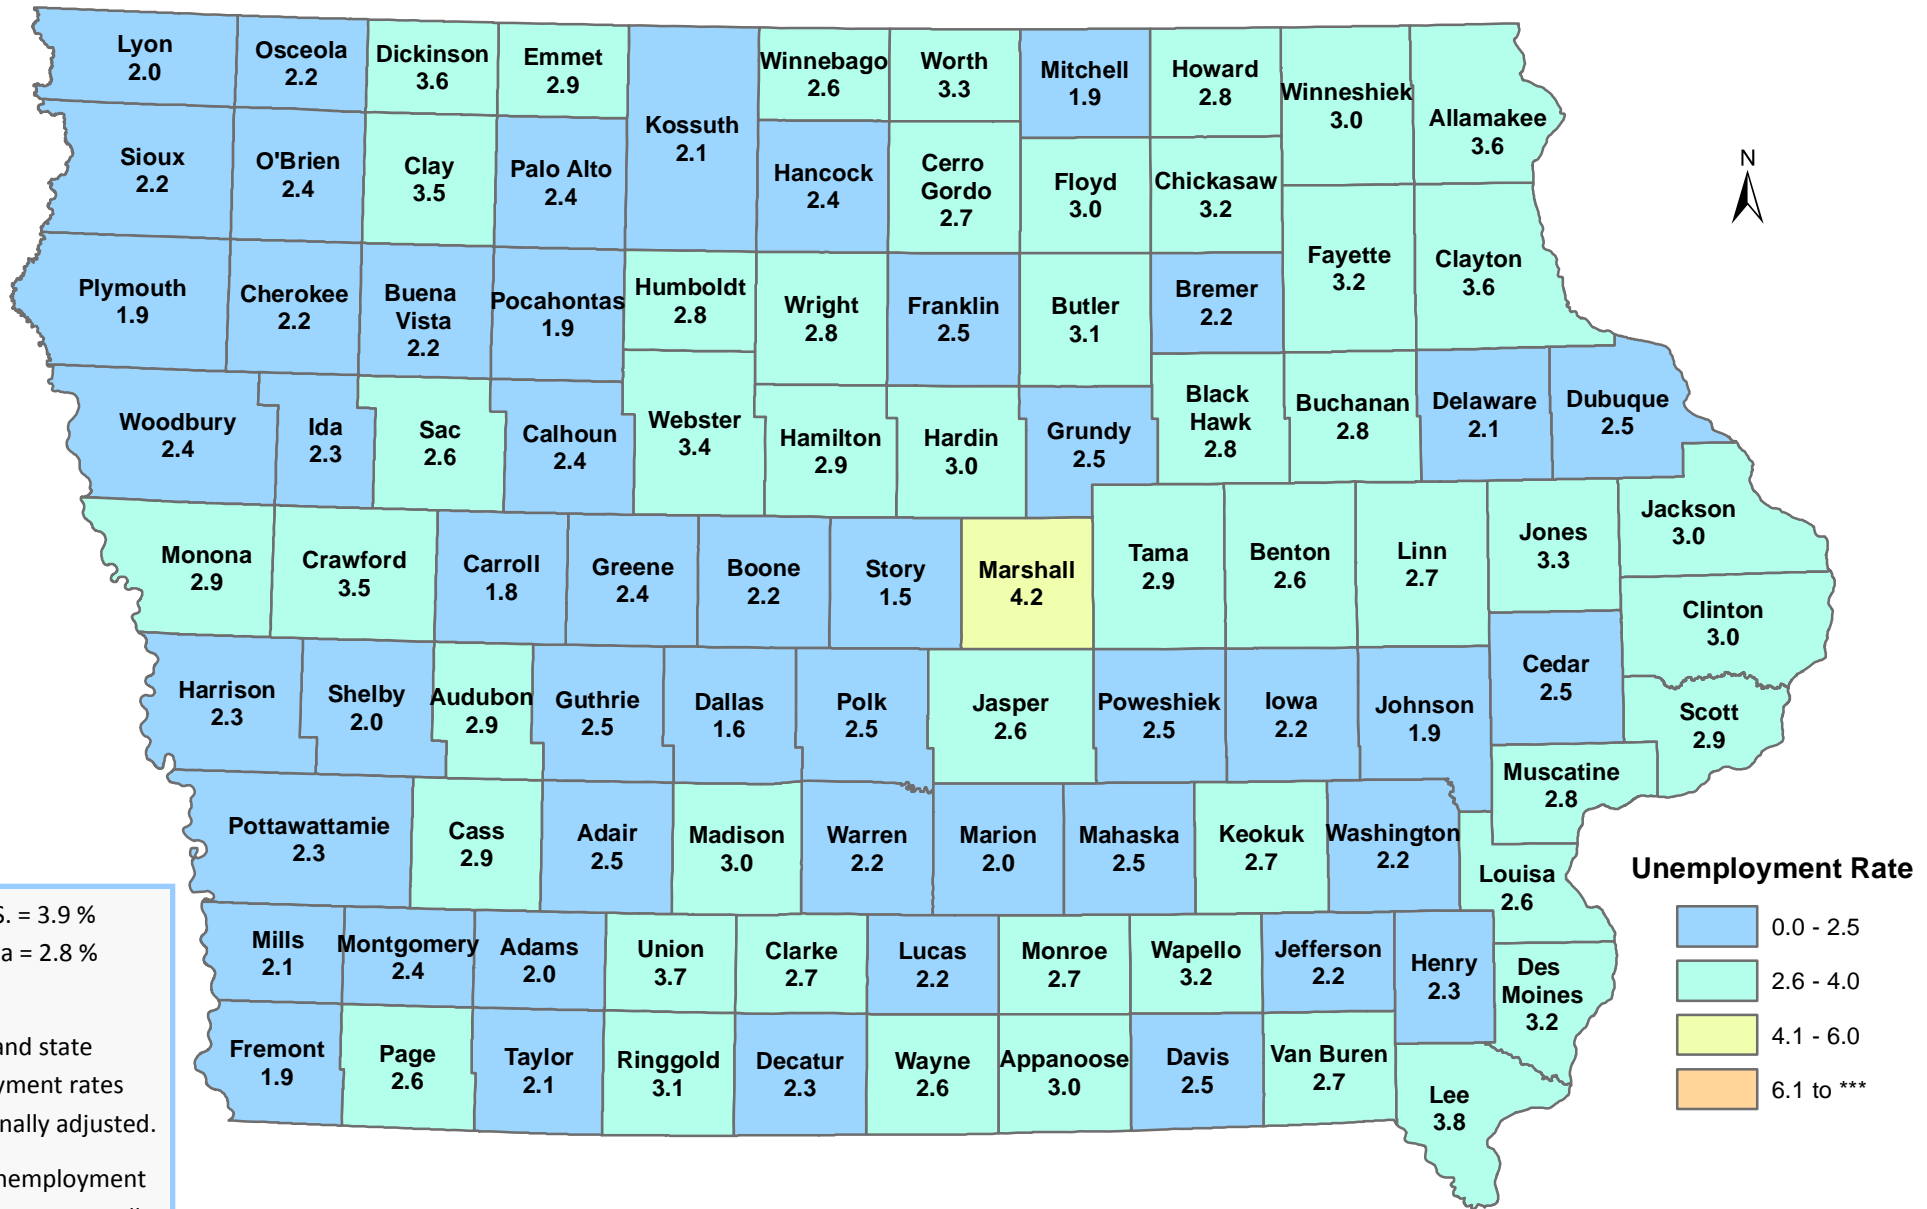

Iowa Unemployment Rates by County

April 2018

U.S. = 3.9 %
Iowa = 2.8 %

NOTE:

The U.S. and state unemployment rates are seasonally adjusted.

County unemployment rates are *not* seasonally adjusted.

Unemployment Rate

Source: Labor Market Information Division, Iowa Workforce Development