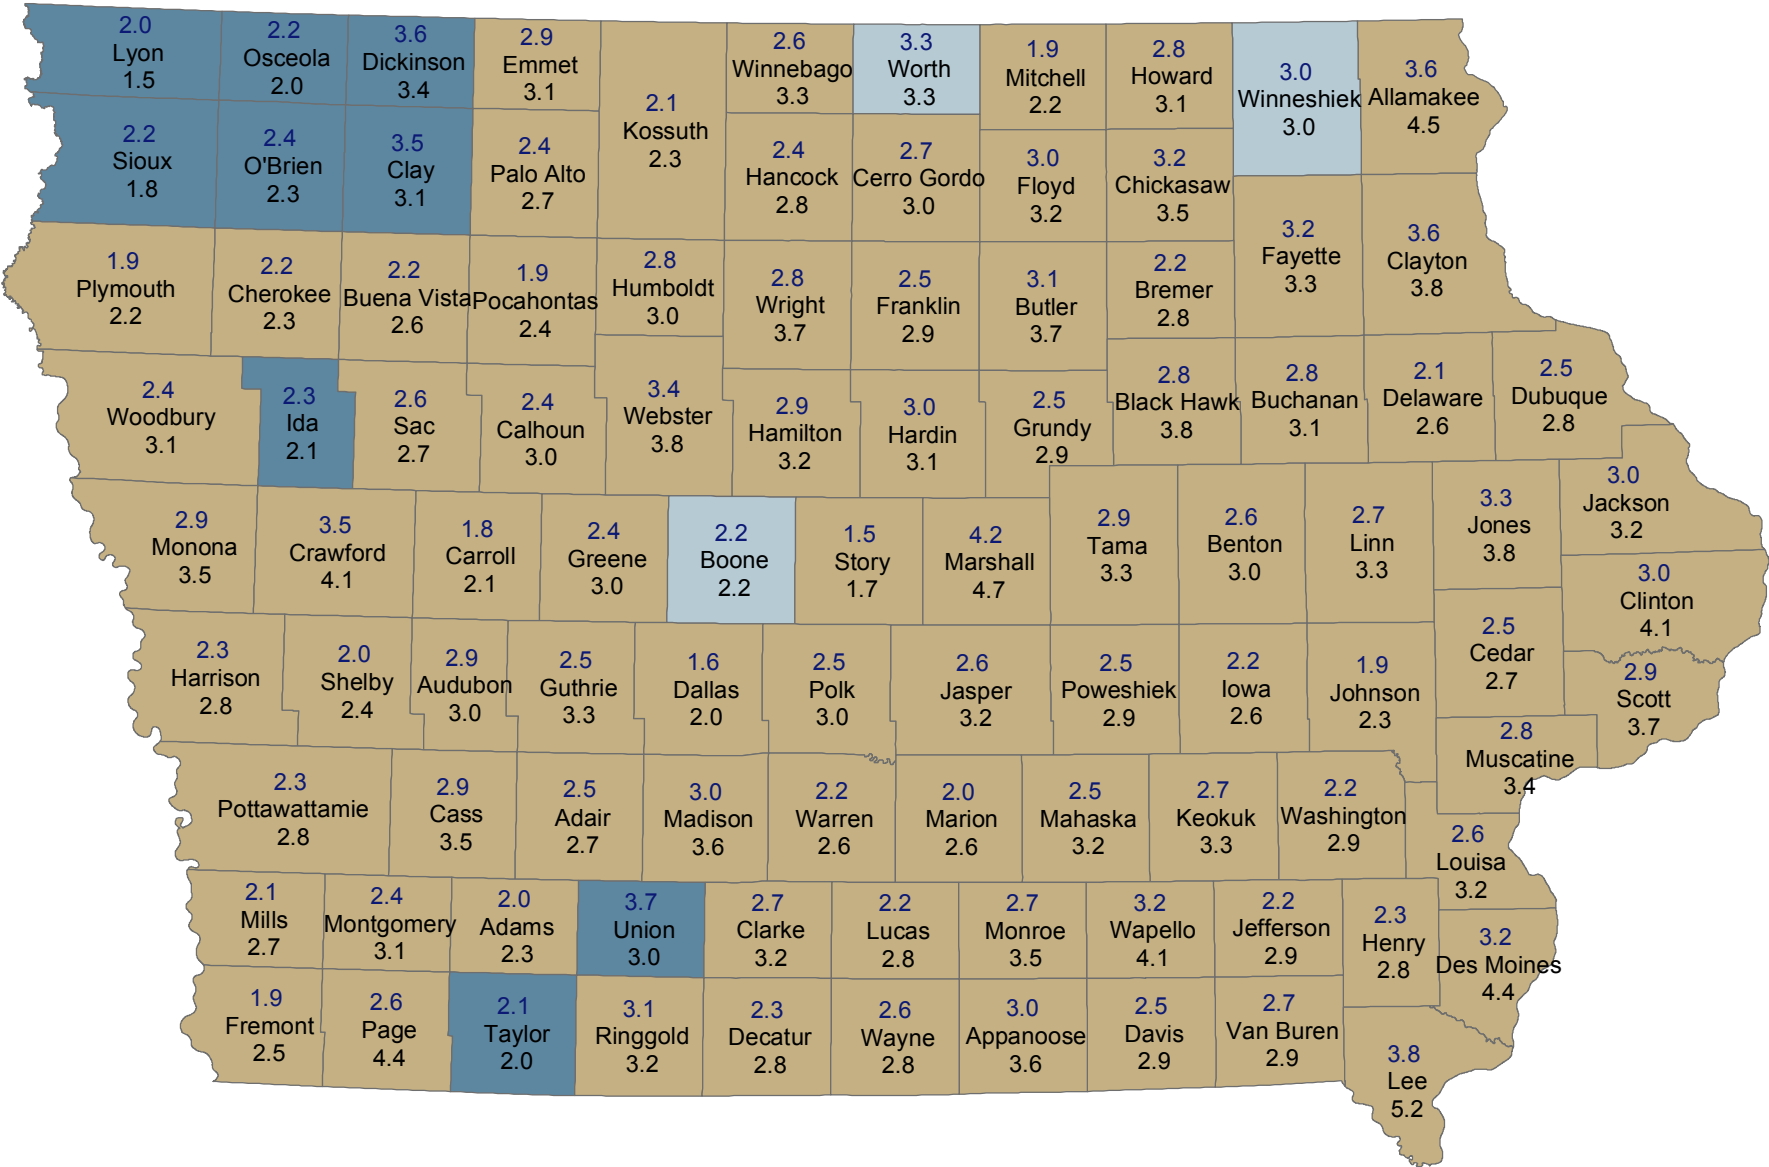

# Unemployment Rates for Iowa Counties in April

April 2018 (Rate Above) and April 2017 (Rate Below)

**Change Since Last Year**  Decrease  No Change  Increase