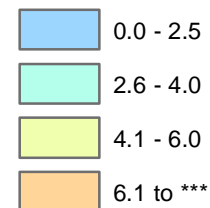

Iowa Unemployment Rates by County

March 2018

U.S. = 4.1 %

Iowa = 2.8 %

NOTE:

The U.S. and state unemployment rate are seasonally adjusted.

County unemployment rates are *not* seasonally adjusted.

Unemployment Rate