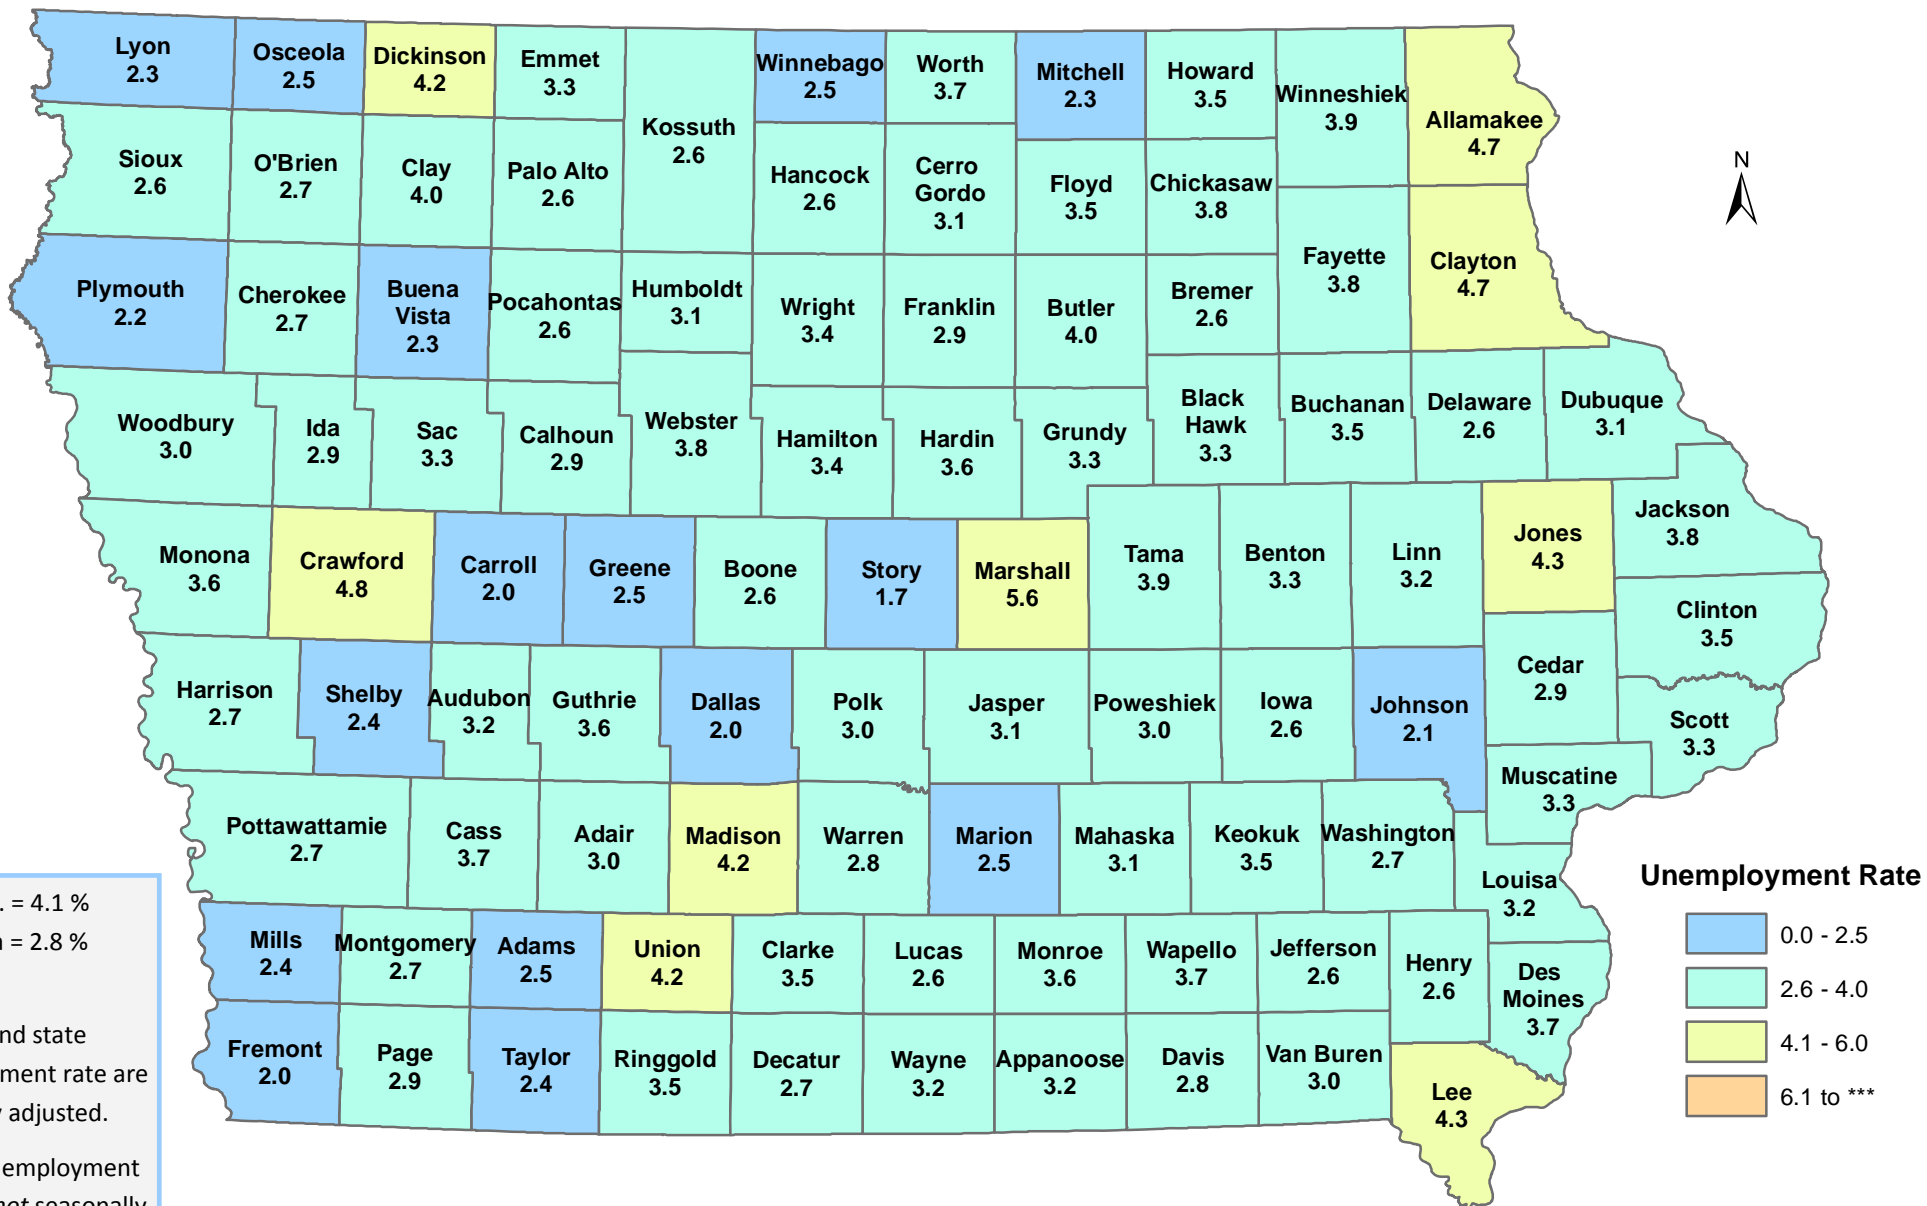

Iowa Unemployment Rates by County

March 2018

U.S. = 4.1 %

Iowa = 2.8 %

NOTE:

The U.S. and state unemployment rate are seasonally adjusted.

County unemployment rates are *not* seasonally adjusted.

Unemployment Rate

Source: Labor Market Information Division, Iowa Workforce Development