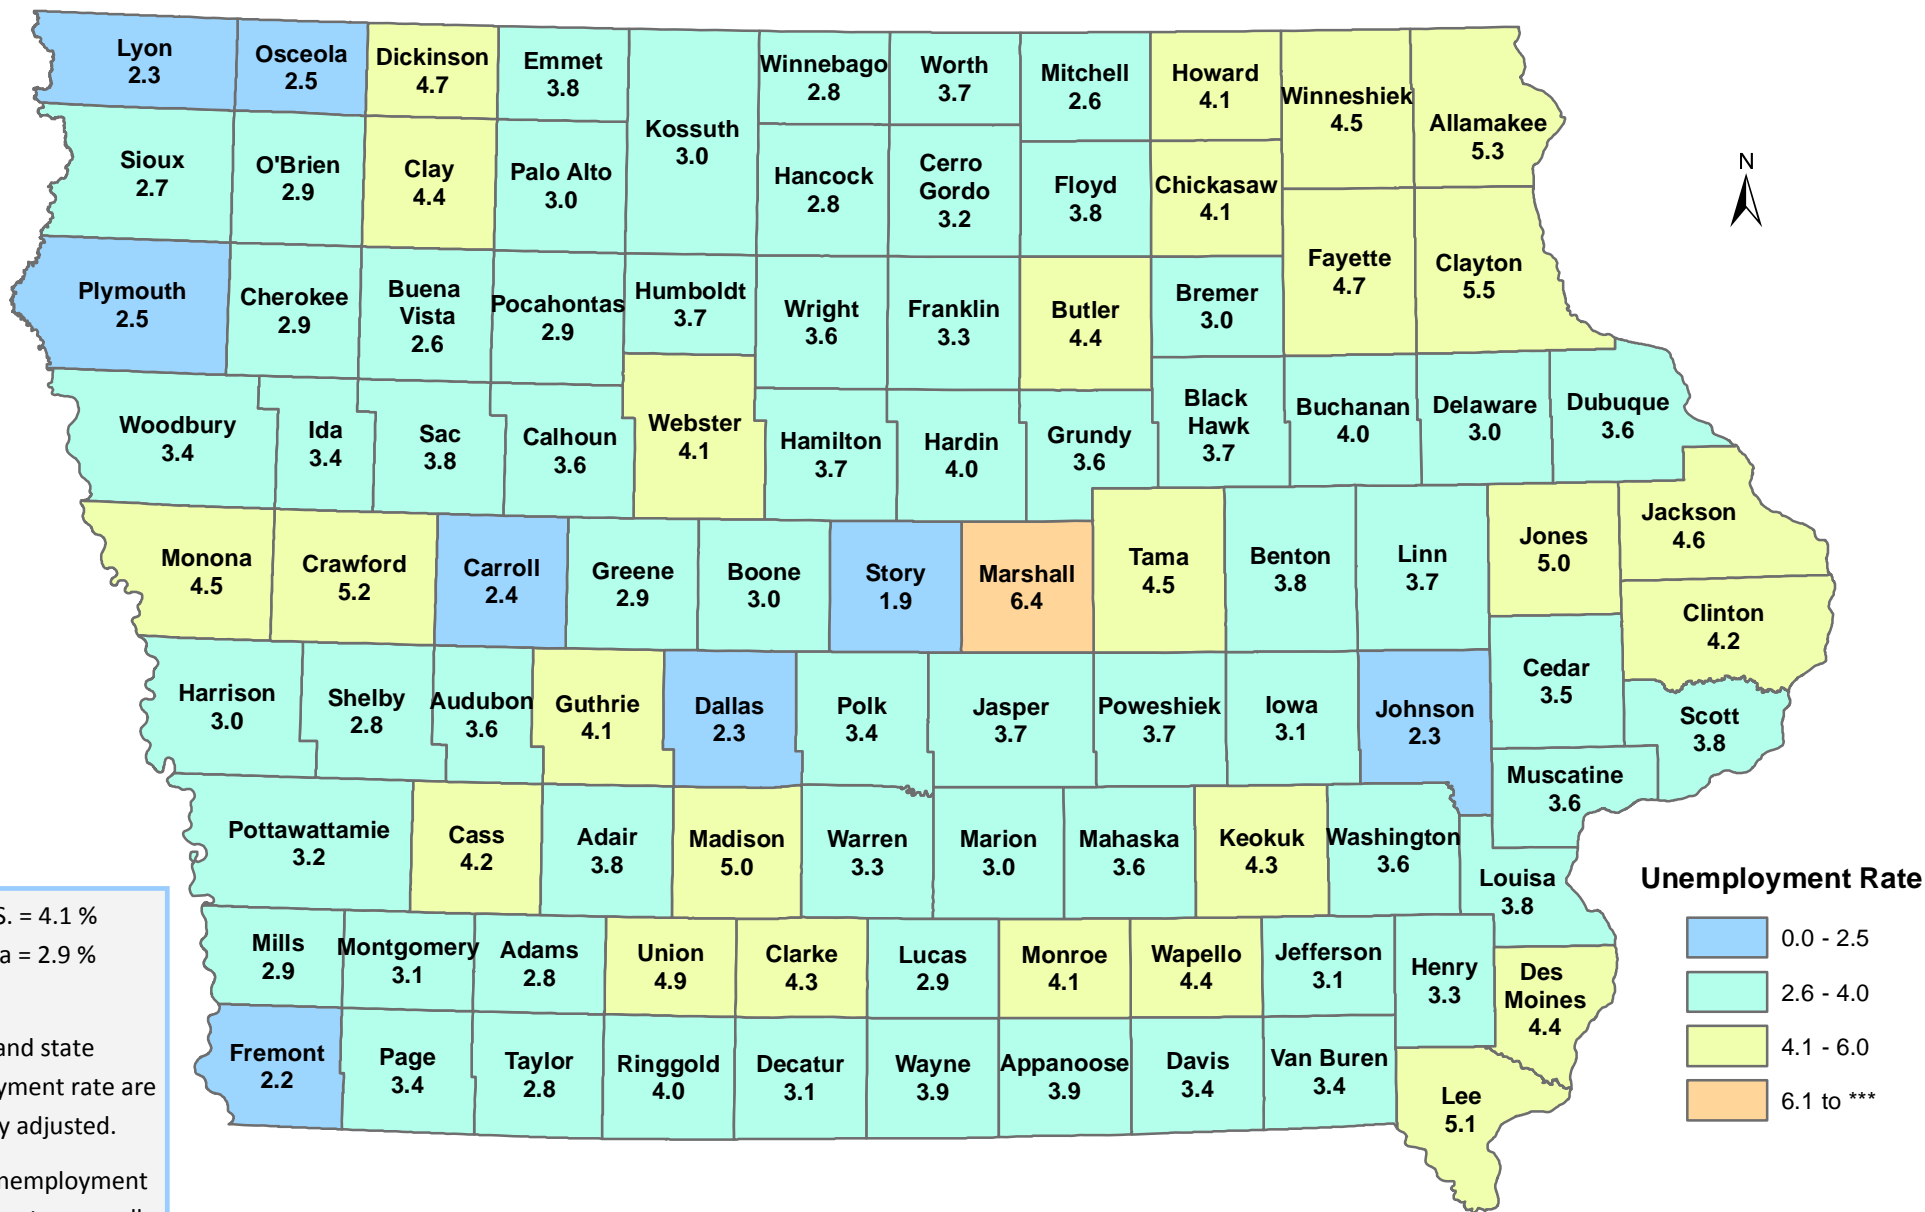

Iowa Unemployment Rates by County

February 2018

U.S. = 4.1 %
Iowa = 2.9 %

NOTE:
The U.S. and state unemployment rate are seasonally adjusted.
County unemployment rates are *not* seasonally adjusted.

Source: Labor Market Information Division, Iowa Workforce Development