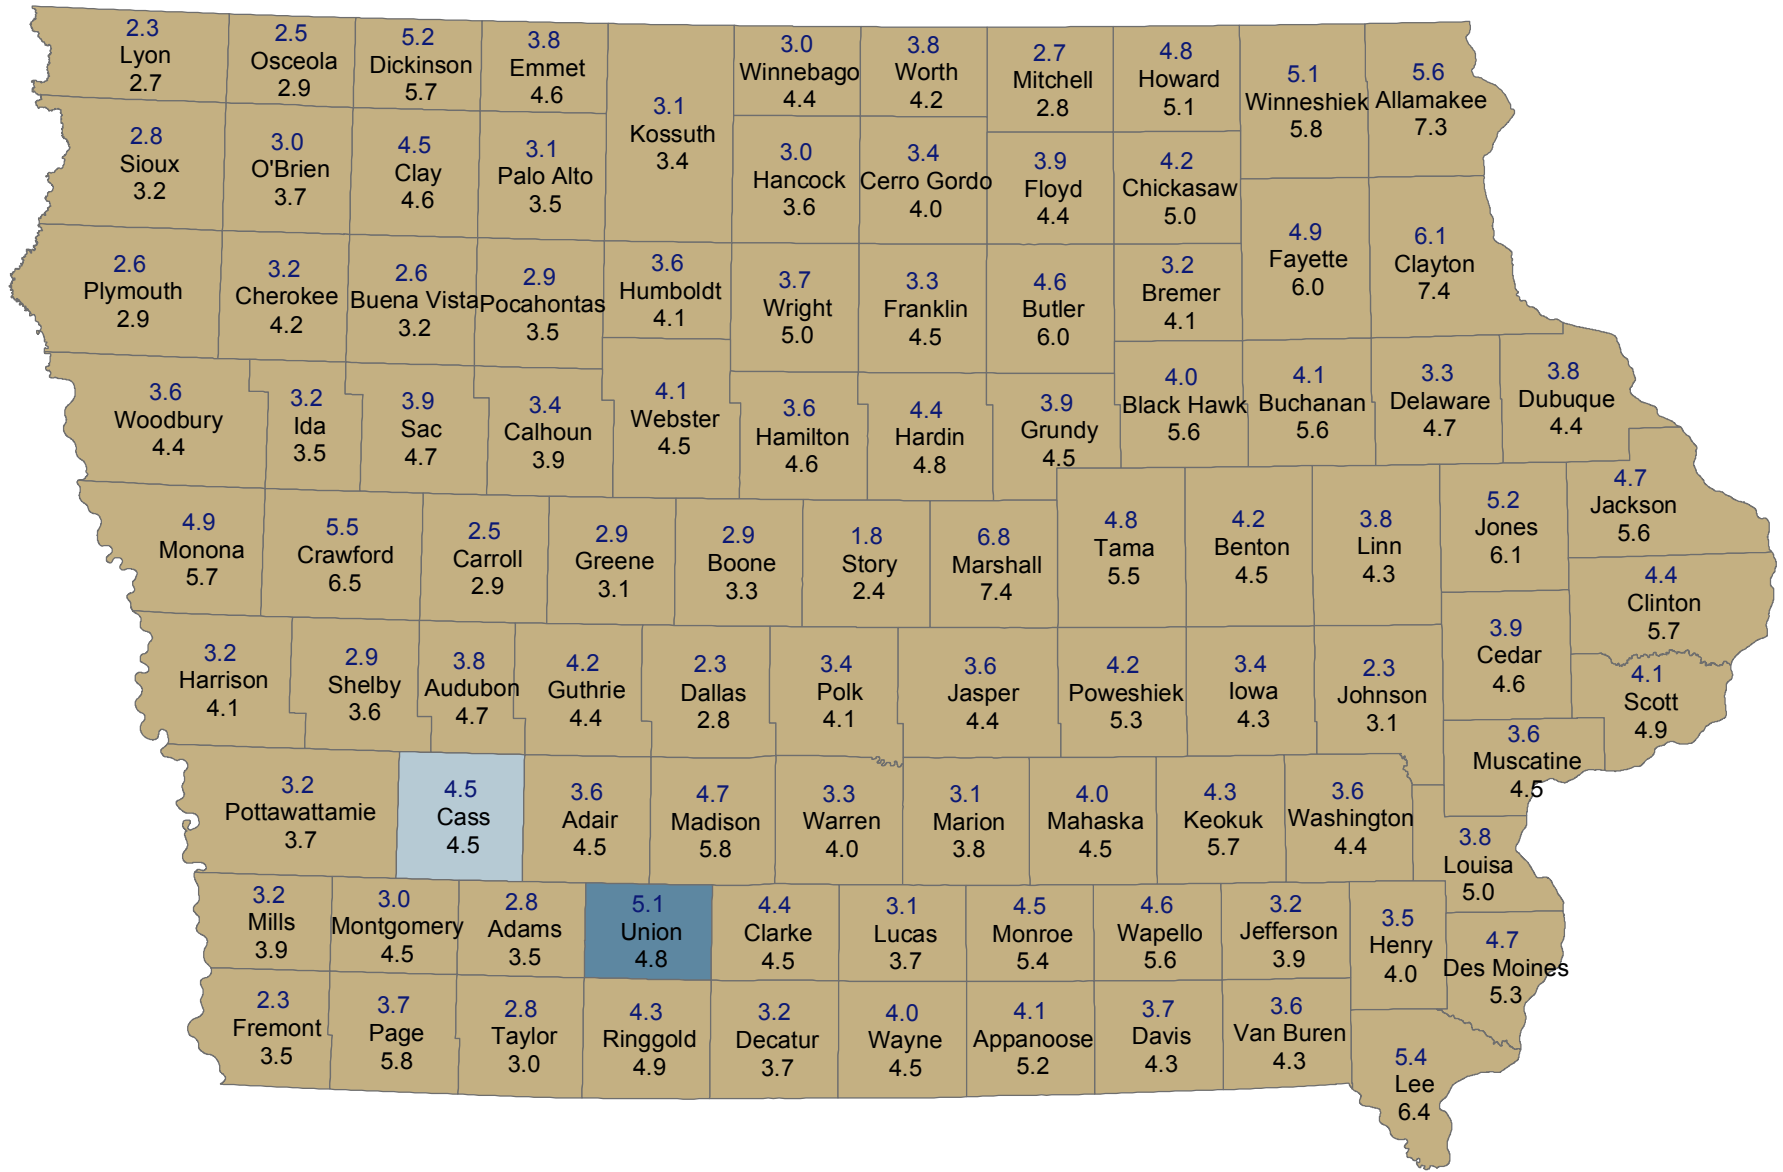

# Unemployment Rates for Iowa Counties in January

January 2017 (Rate Above) and January 2016 (Rate Below)

**Change Since Last Year**  Decrease  No Change  Increase