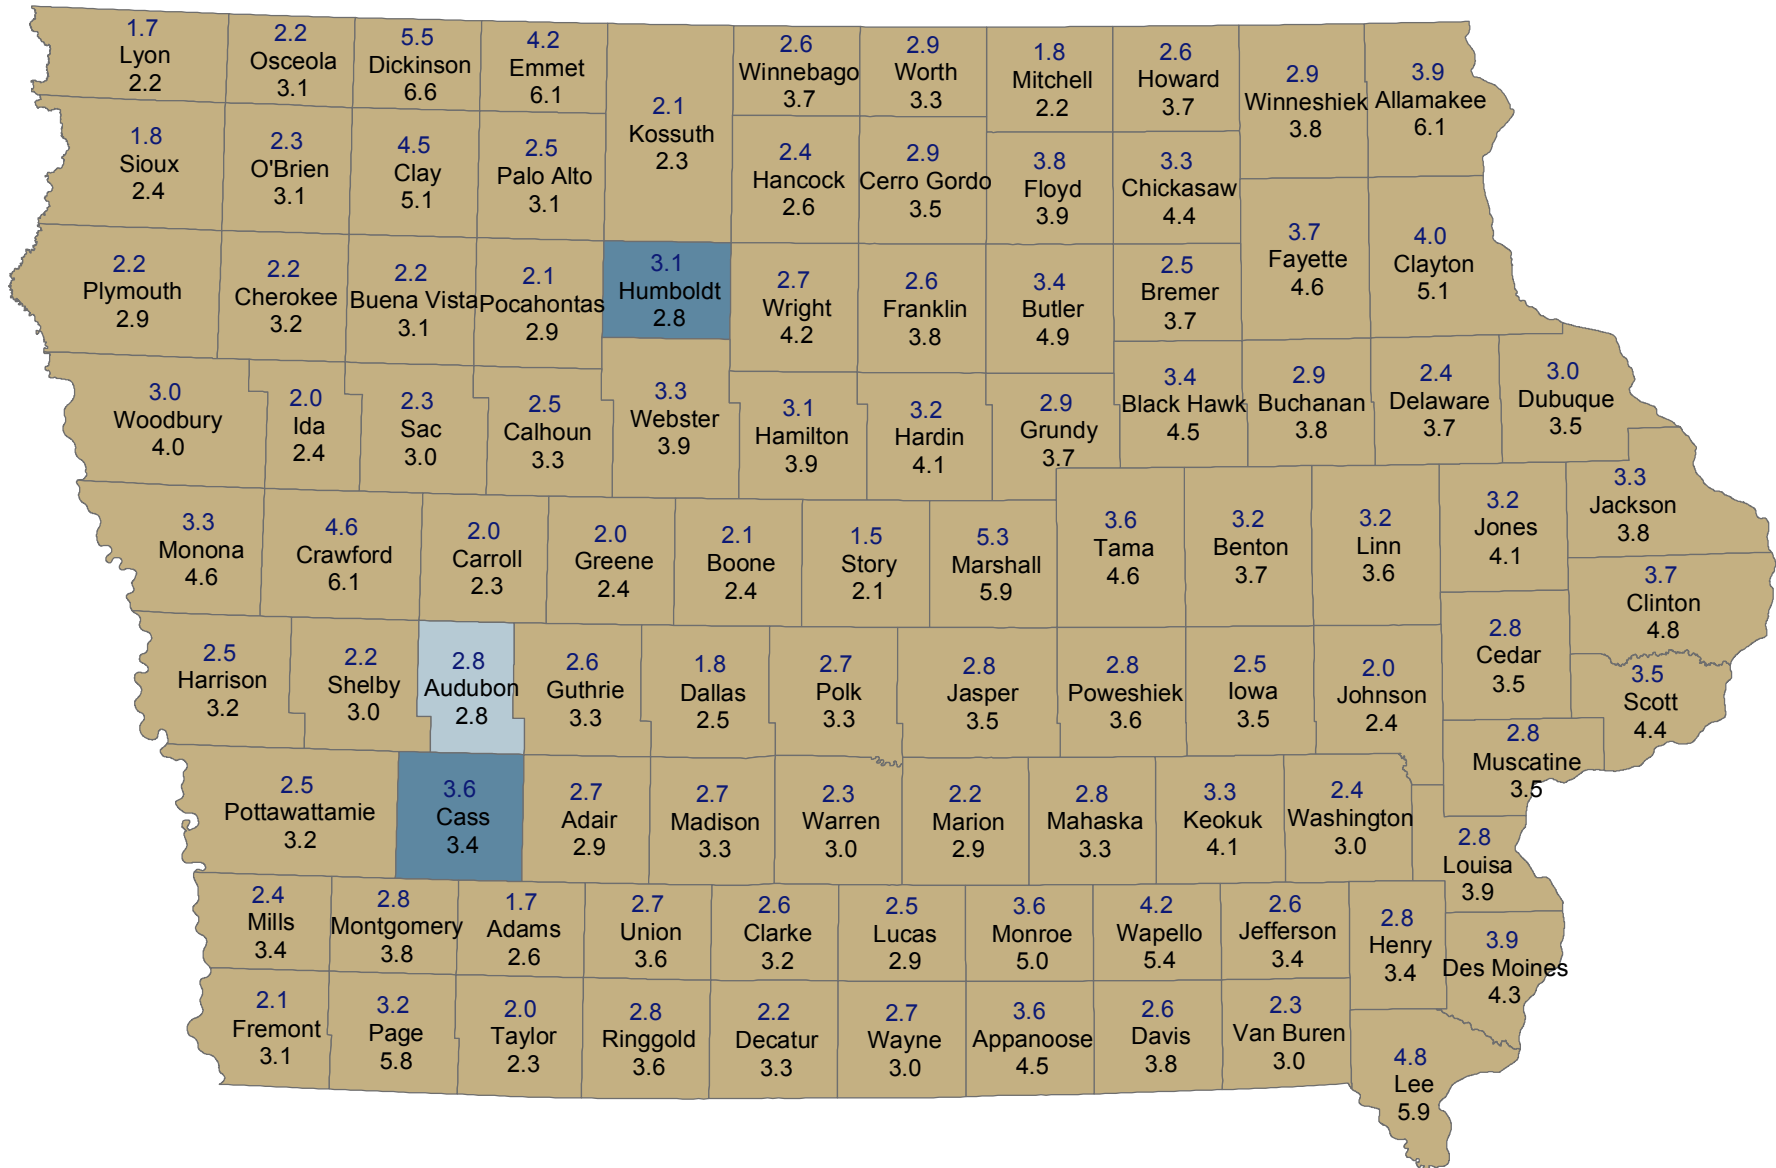

Unemployment Rates for Iowa Counties in December

December 2017 (Rate Above) and December 2016 (Rate Below)

Change Since Last Year Decrease No Change Increase