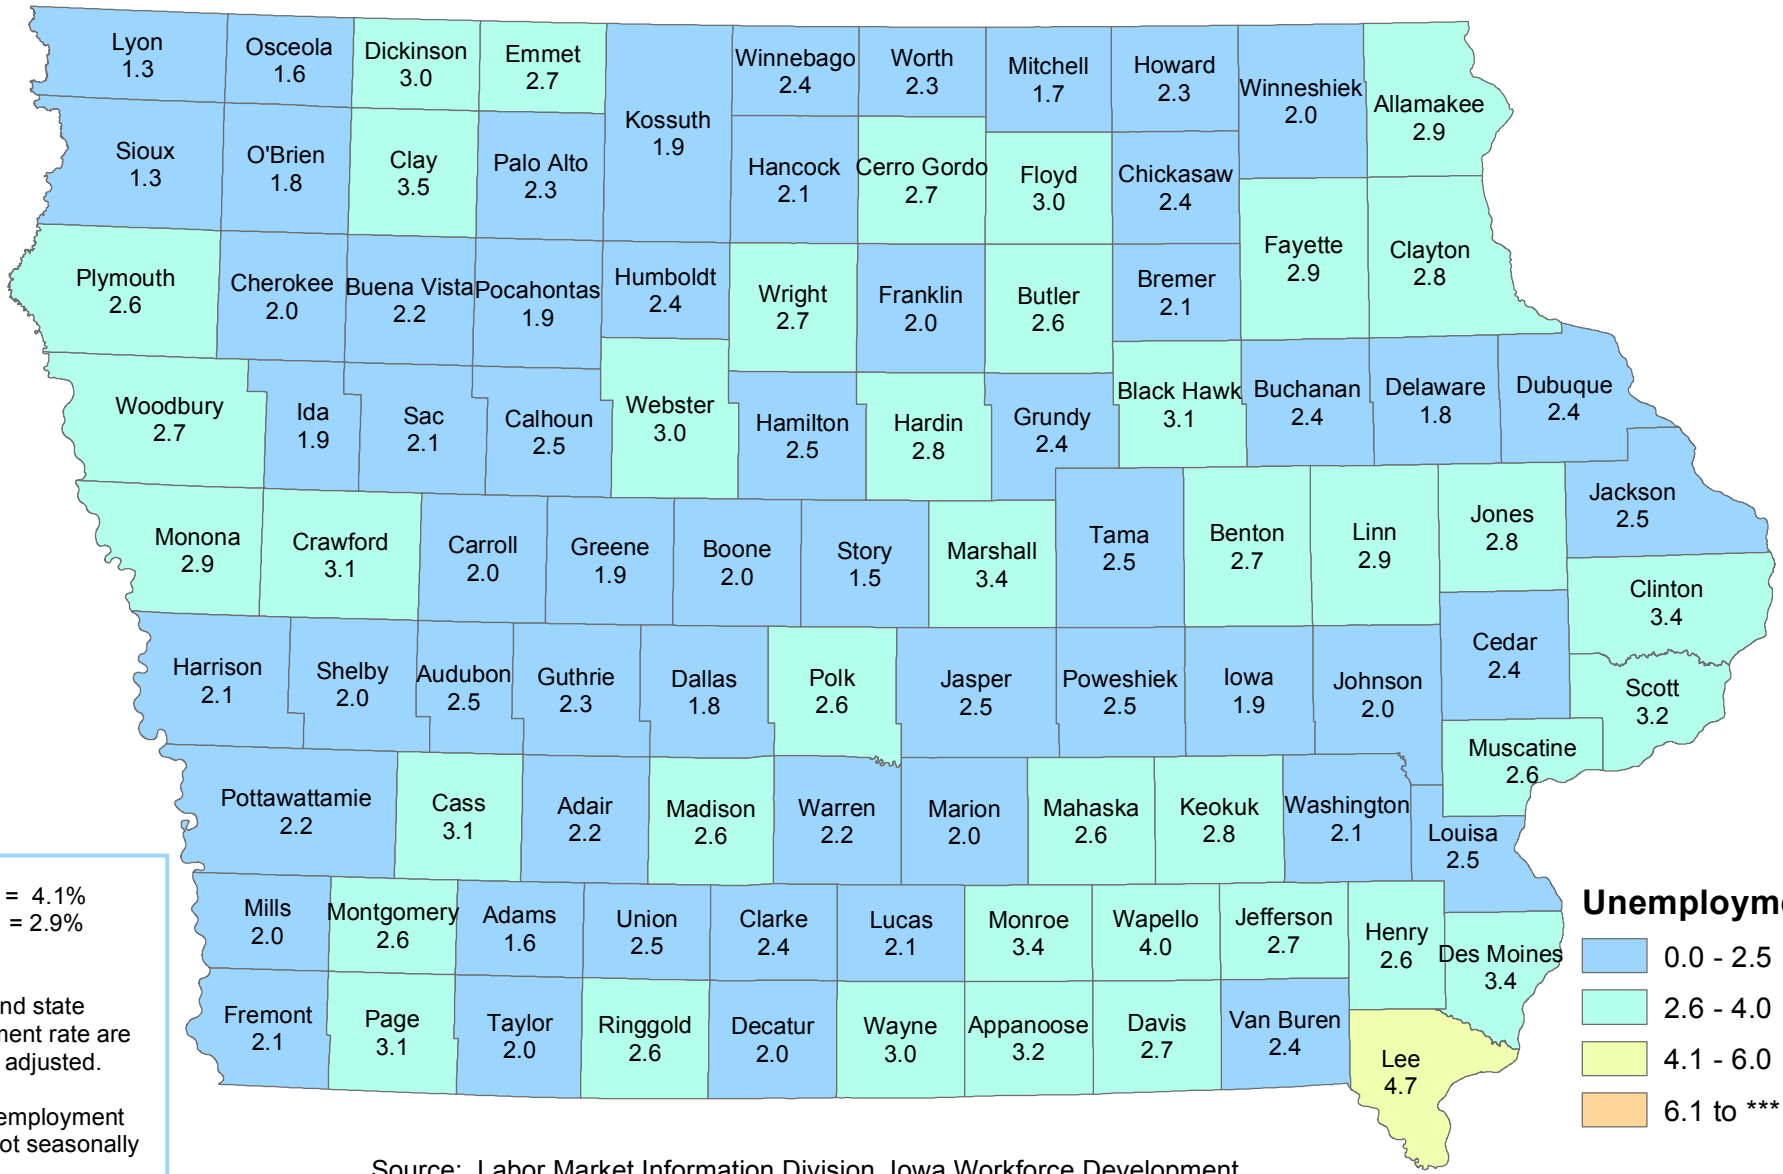

Iowa Unemployment Rates by County

November 2017

U.S. = 4.1%
Iowa = 2.9%

NOTE:
The U.S. and state unemployment rate are seasonally adjusted.

County unemployment rates are not seasonally adjusted.

Unemployment Rate

- 0.0 - 2.5
- 2.6 - 4.0
- 4.1 - 6.0
- 6.1 to ***

Source: Labor Market Information Division, Iowa Workforce Development