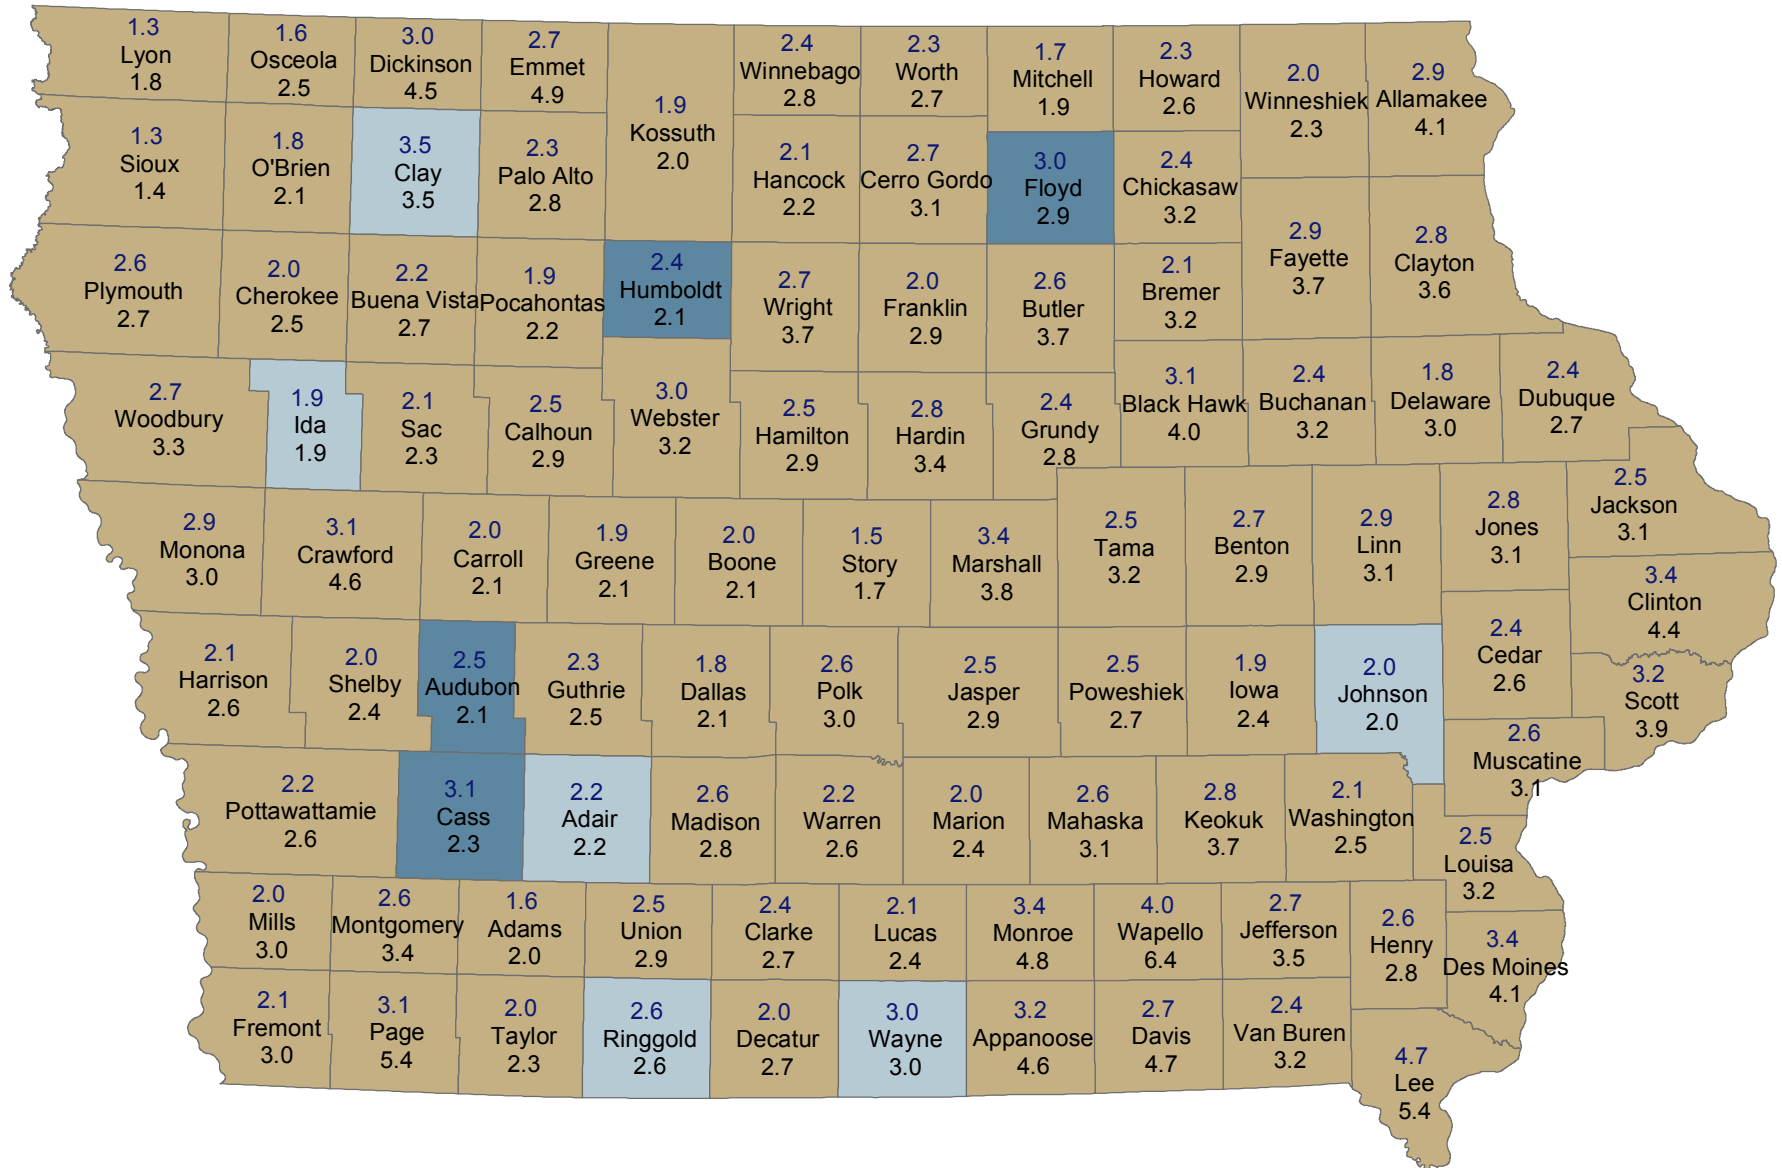

# Unemployment Rates for Iowa Counties in October

November 2017 (Rate Above) and November 2016 (Rate Below)

**Change Since Last Year**  Decrease  No Change  Increase