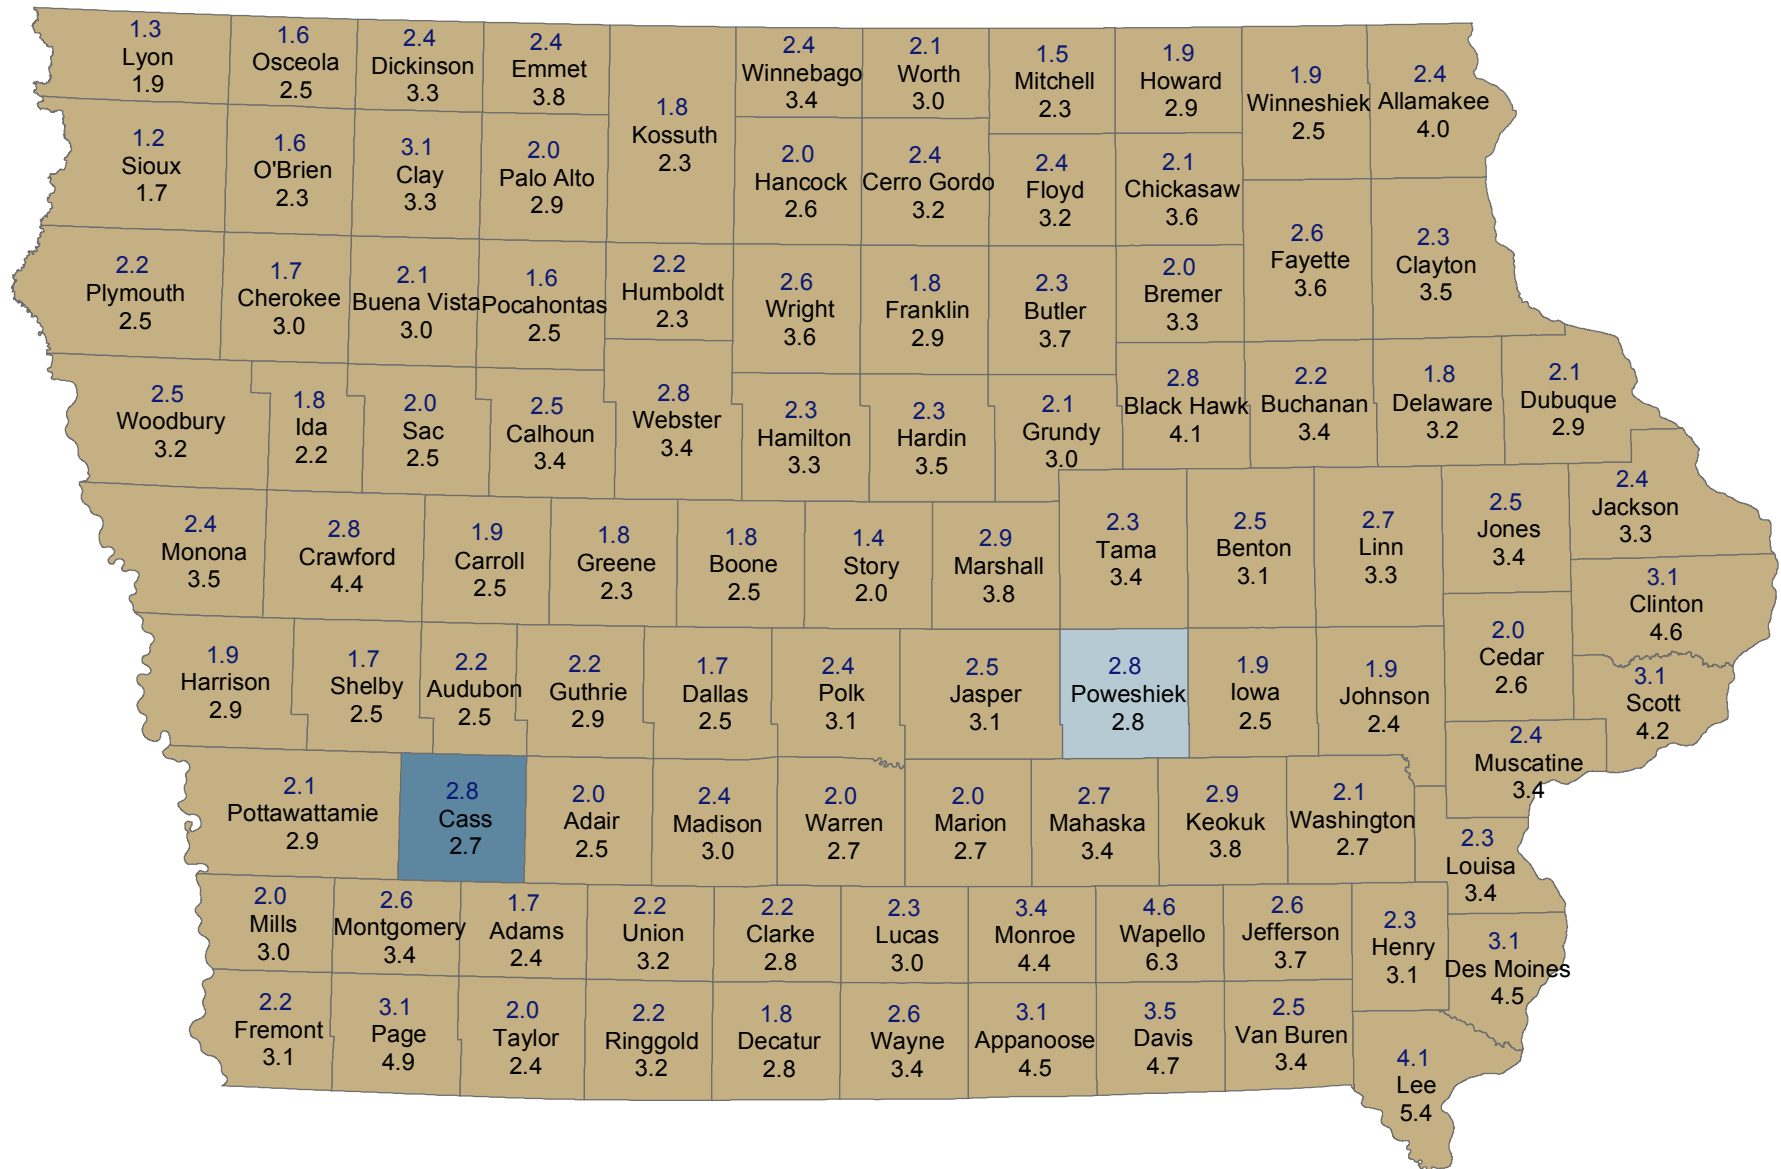

# Unemployment Rates for Iowa Counties in October

October 2017 (Rate Above) and October 2016 (Rate Below)

**Change Since Last Year**  Decrease  No Change  Increase