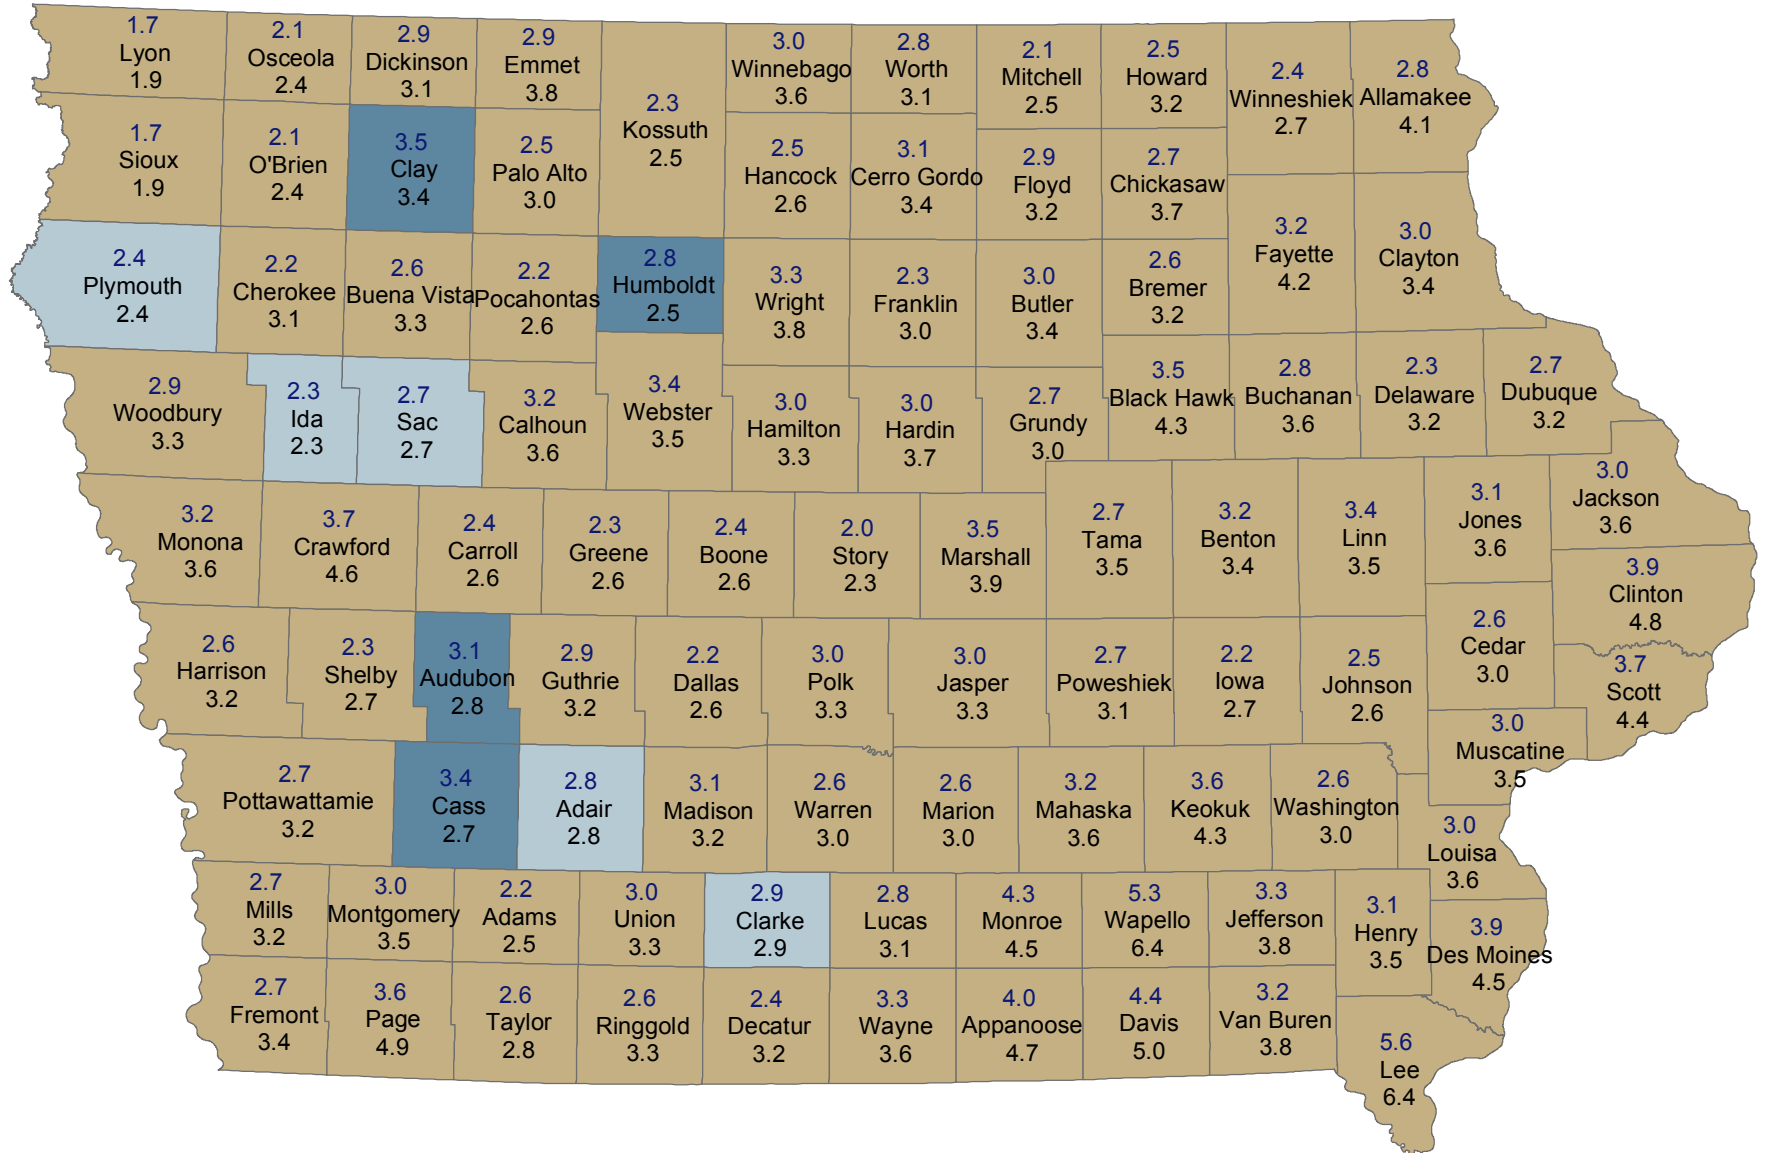

Unemployment Rates for Iowa Counties in September

September 2017 (Rate Above) and September 2016 (Rate Below)

Change Since Last Year Decrease No Change Increase