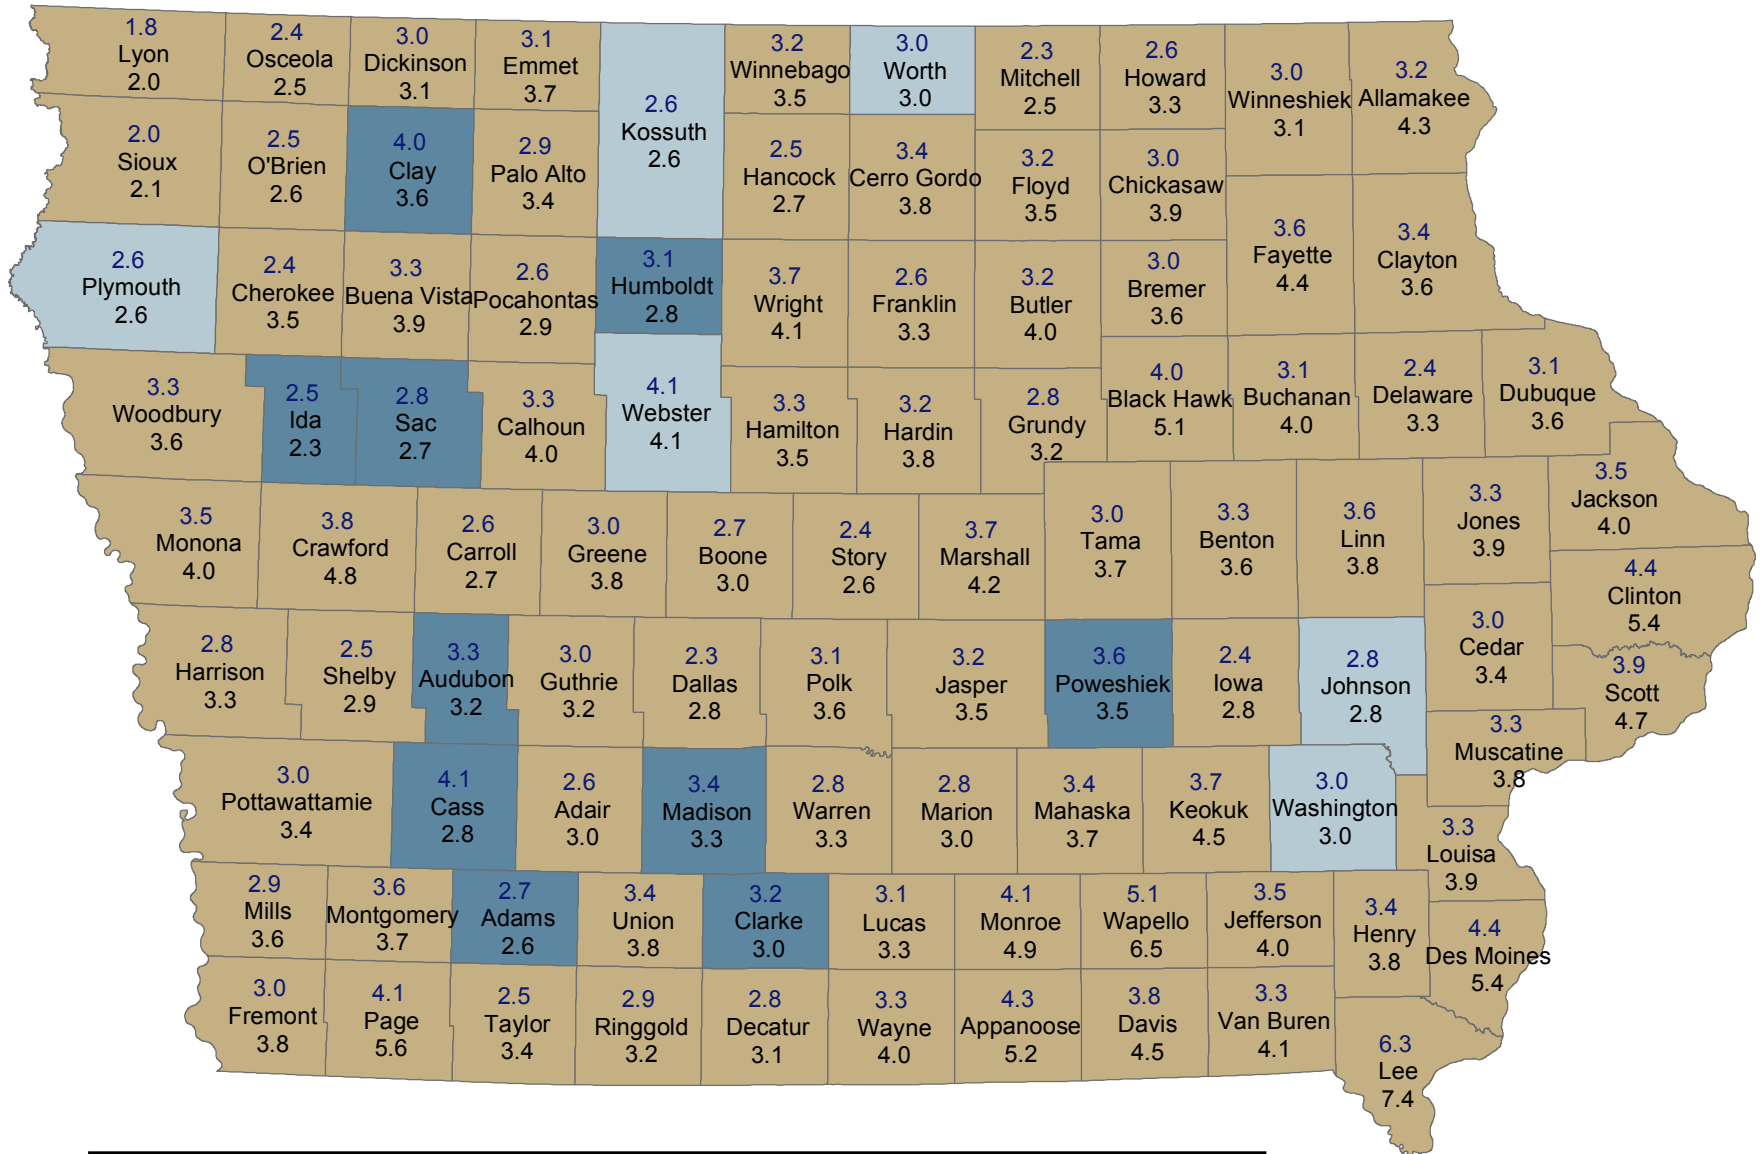

Unemployment Rates for Iowa Counties in August

August 2017 (Rate Above) and August 2016 (Rate Below)

Change Since Last Year Decrease No Change Increase