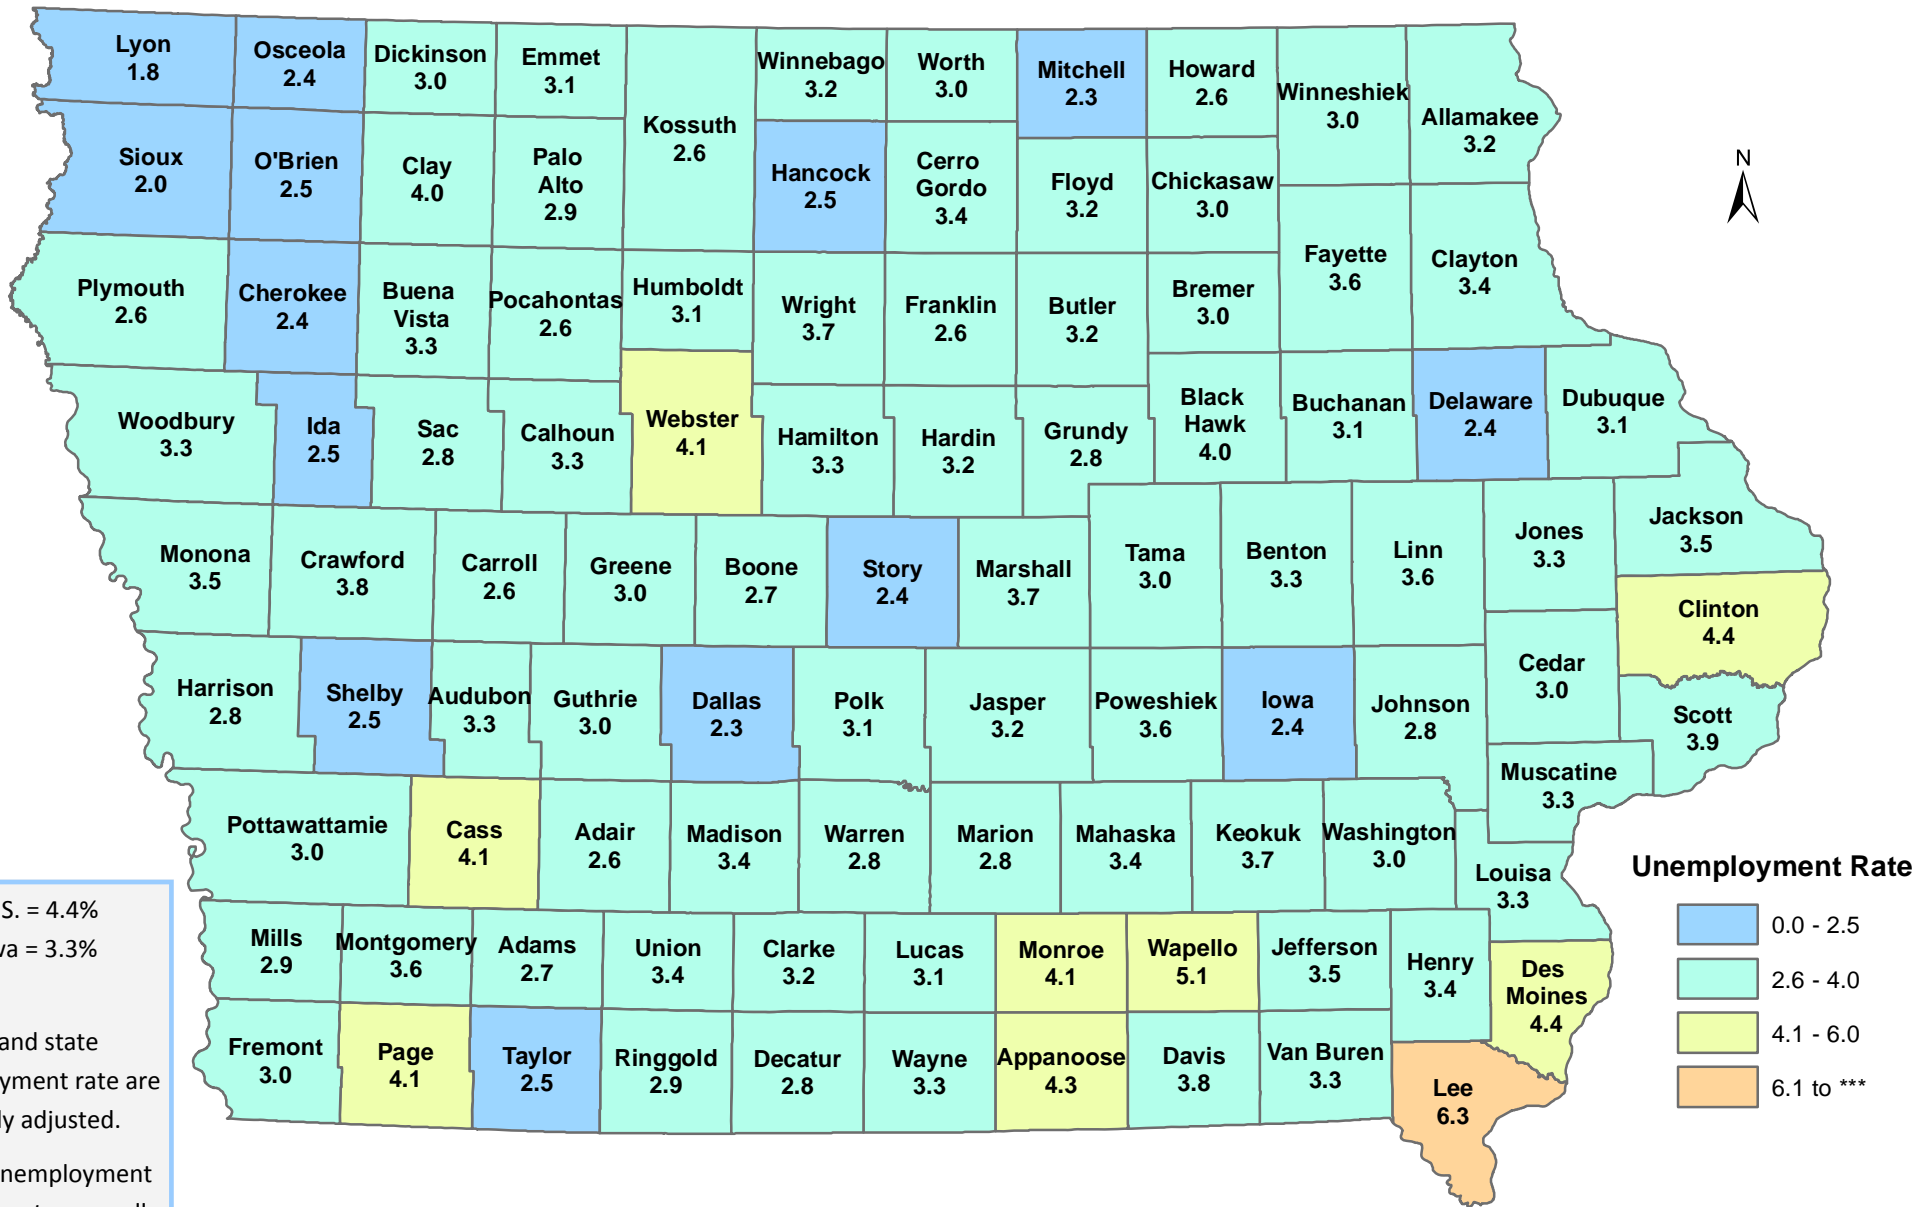

Iowa Unemployment Rates by County

August 2017

U.S. = 4.4%
Iowa = 3.3%

NOTE:
The U.S. and state unemployment rate are seasonally adjusted.
County unemployment rates are *not* seasonally adjusted.

Source: Labor Market Information Division, Iowa Workforce Development