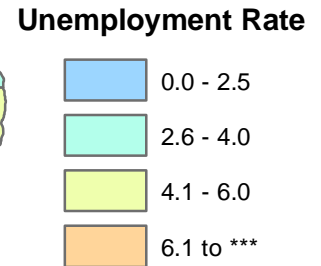

Iowa Unemployment Rates by County

July 2017

U.S. = 4.3%
Iowa = 3.2%

NOTE:
The U.S. and state unemployment rate are seasonally adjusted.
County unemployment rates are *not* seasonally adjusted.

Source: Labor Market Information Division, Iowa Workforce Development