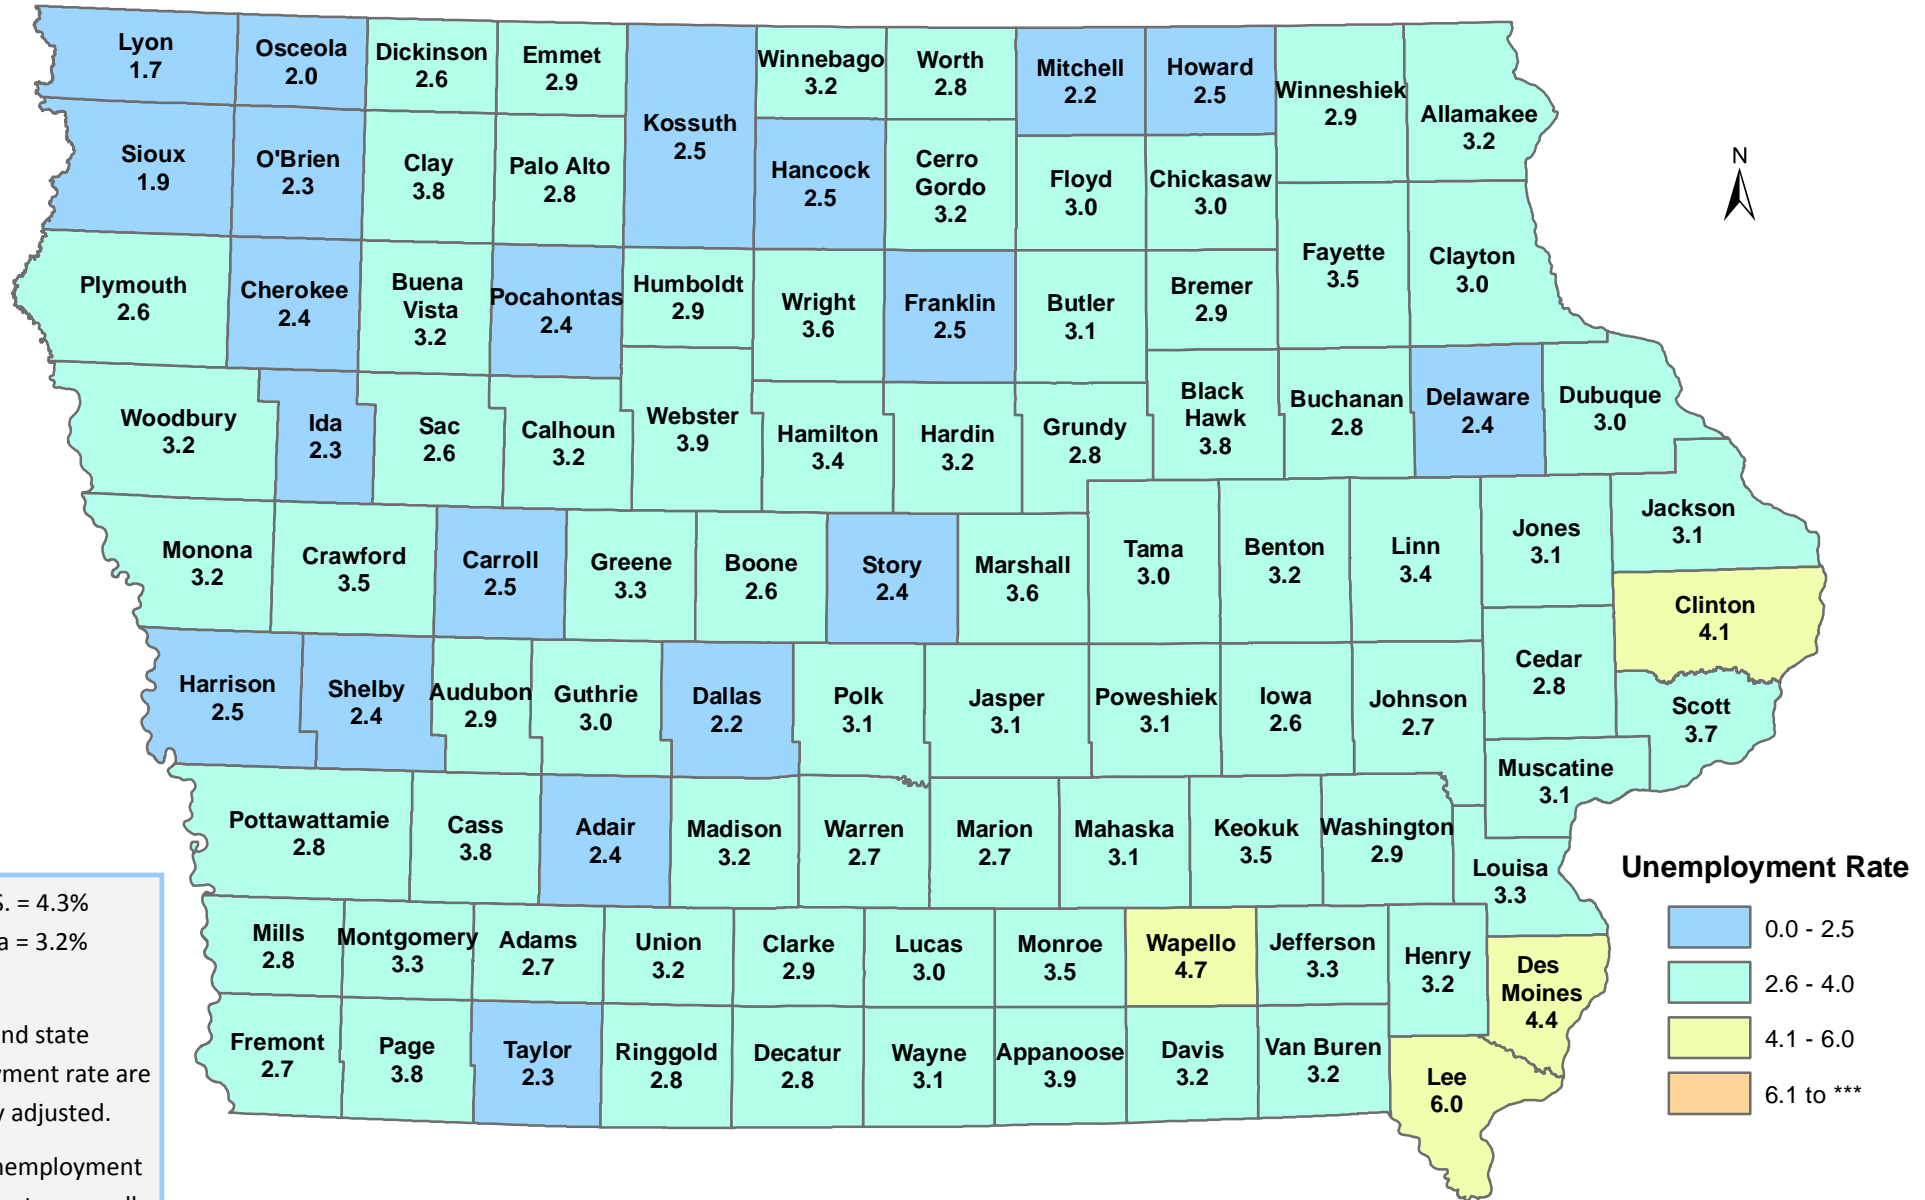

Iowa Unemployment Rates by County

July 2017

U.S. = 4.3%
Iowa = 3.2%

NOTE:
The U.S. and state unemployment rate are seasonally adjusted.
County unemployment rates are *not* seasonally adjusted.

Source: Labor Market Information Division, Iowa Workforce Development