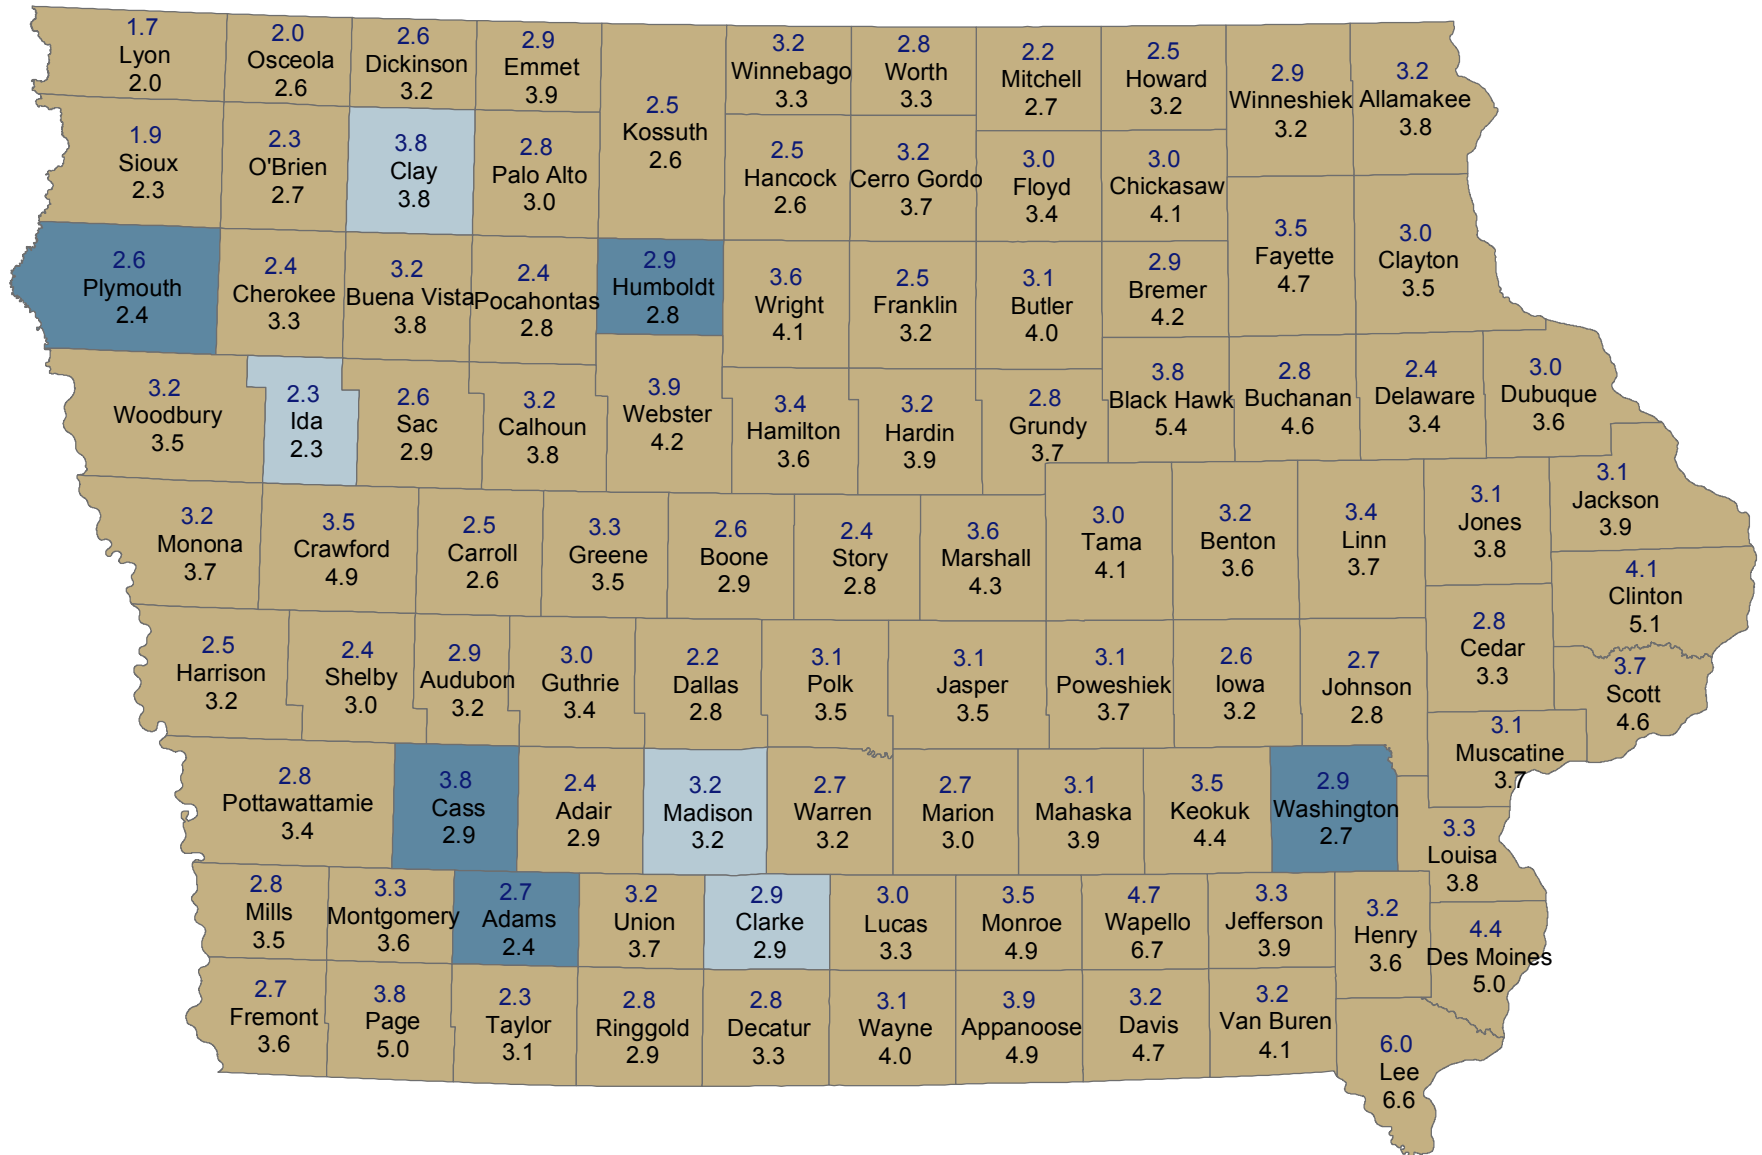

Unemployment Rates for Iowa Counties in July

July 2017 (Rate Above) and July 2016 (Rate Below)

Change Since Last Year Decrease No Change Increase