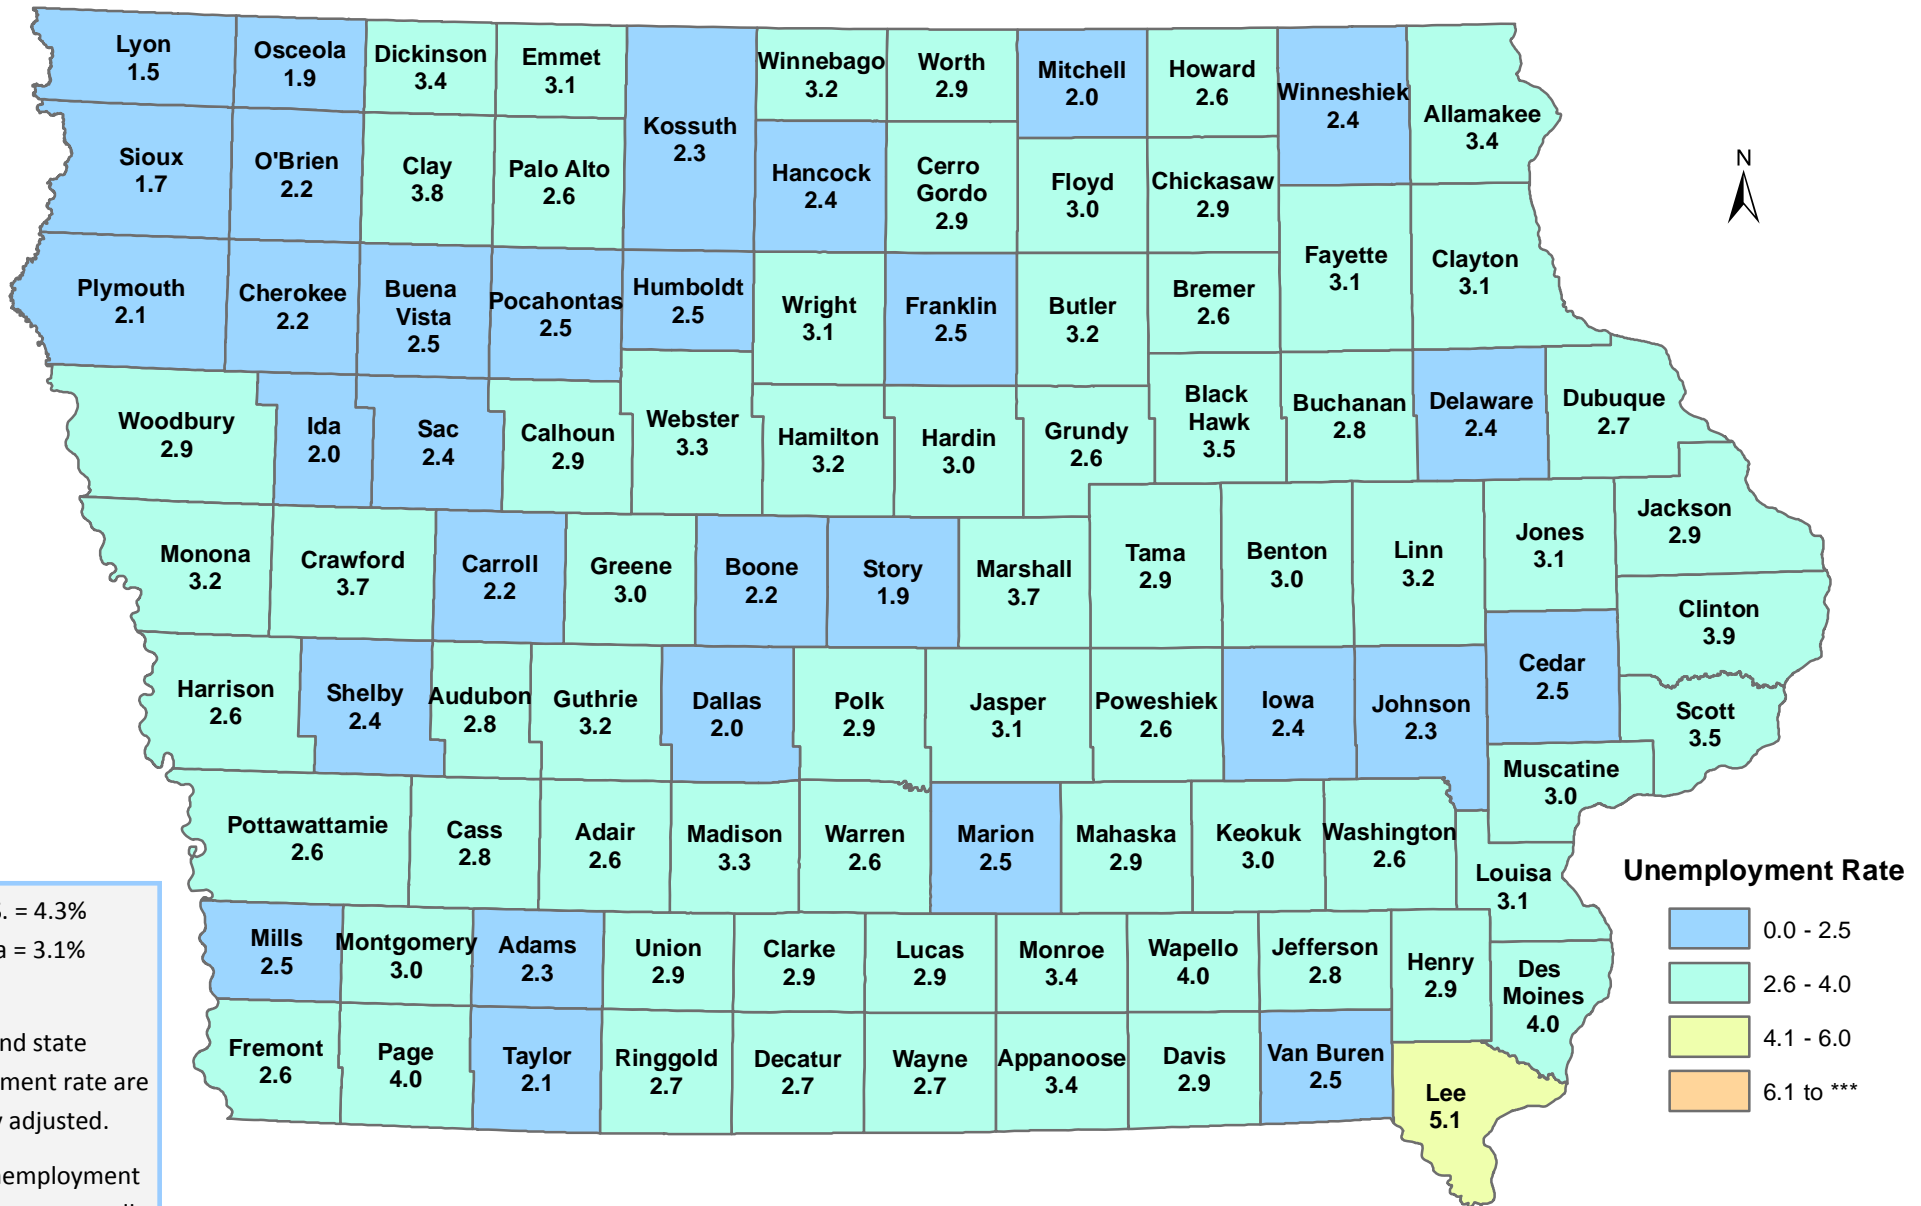

Iowa Unemployment Rates by County

May 2017

U.S. = 4.3%
Iowa = 3.1%

NOTE:
The U.S. and state unemployment rate are seasonally adjusted.
County unemployment rates are *not* seasonally adjusted.

Source: Labor Market Information Division, Iowa Workforce Development