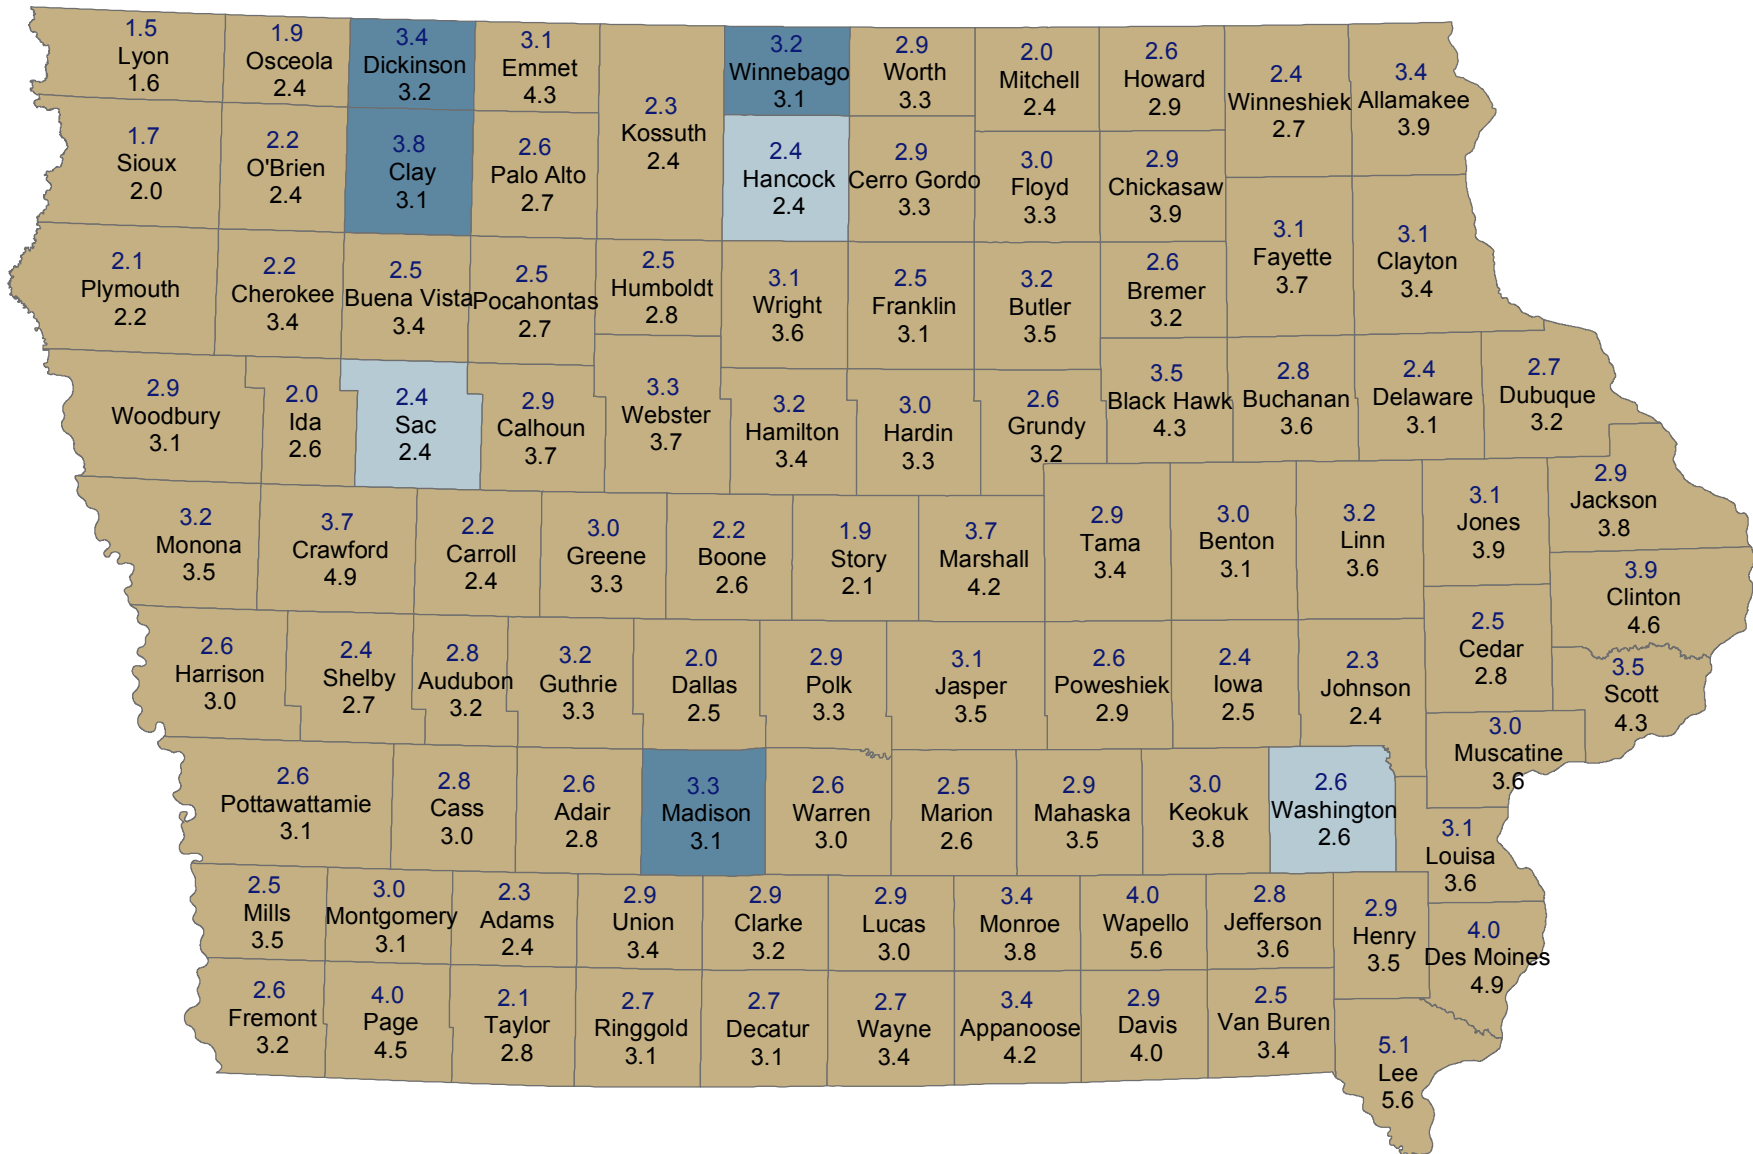

# Unemployment Rates for Iowa Counties in May

May 2017 (Rate Above) and May 2016 (Rate Below)

**Change Since Last Year**    Decrease    No Change    Increase