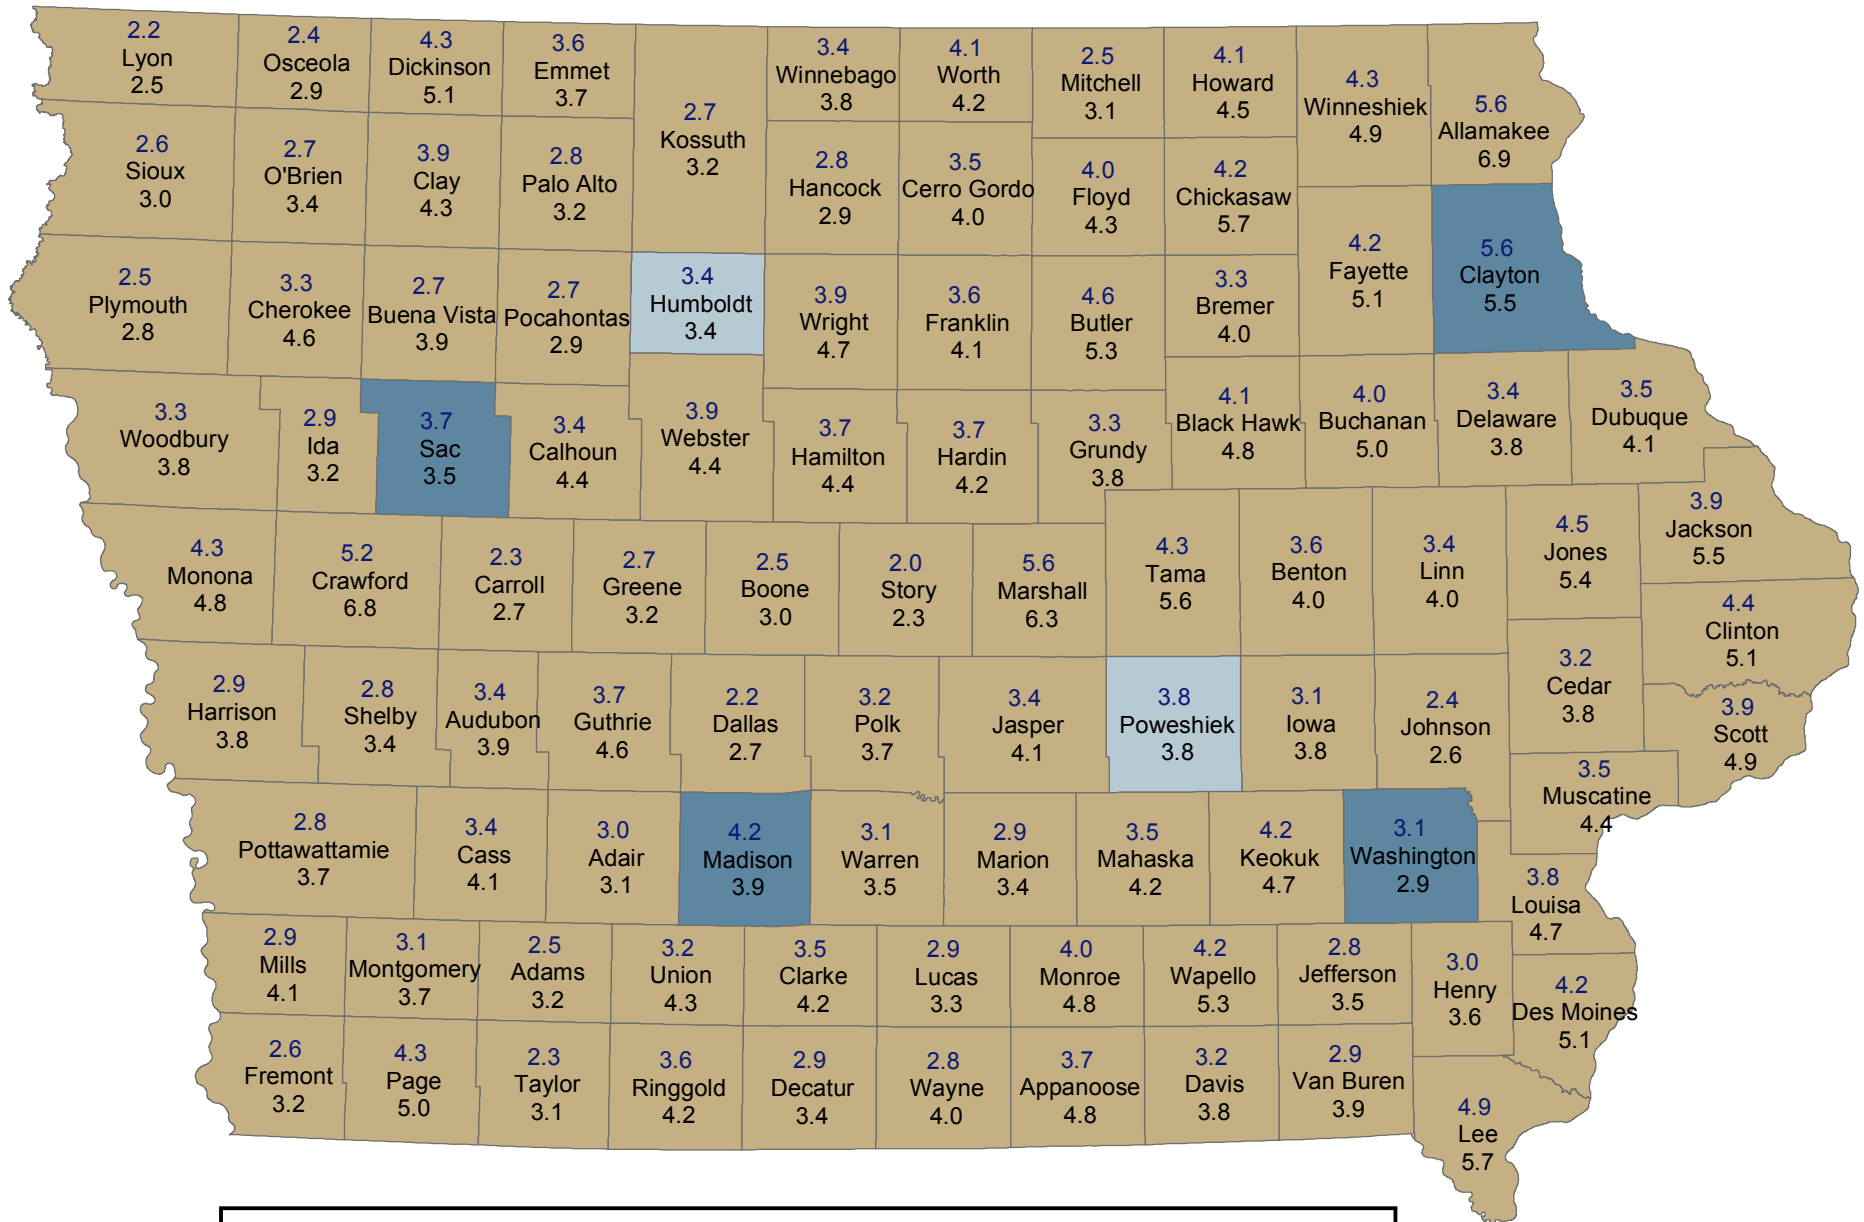

# Unemployment Rates for Iowa Counties in March

March 2017 (Rate Above) and March 2016 (Rate Below)

**Change Since Last Year**  Decrease  No Change  Increase