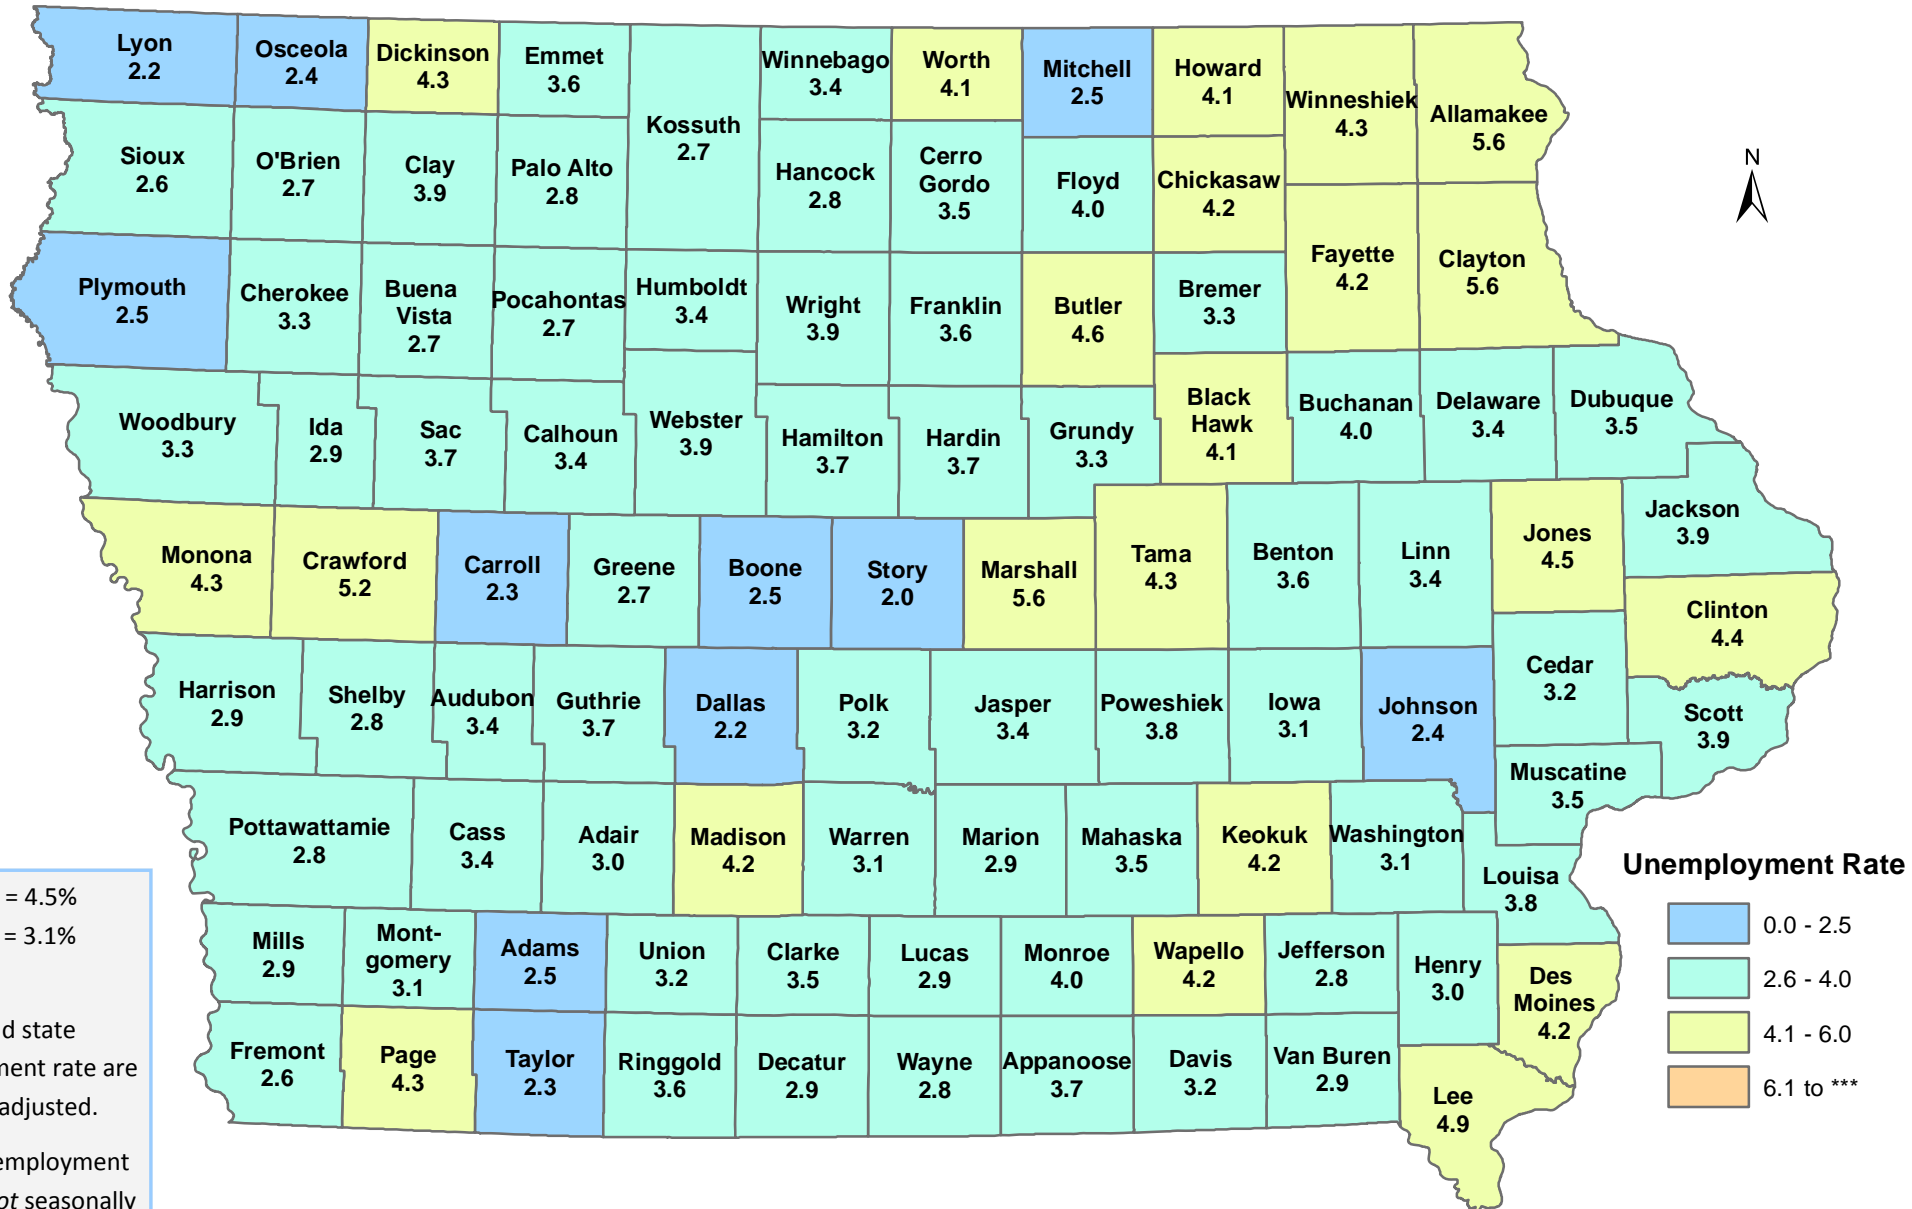

Iowa Unemployment Rates by County

March 2017

U.S. = 4.5%
Iowa = 3.1%

NOTE:
The U.S. and state unemployment rate are seasonally adjusted.
County unemployment rates are *not* seasonally adjusted.

Source: Labor Market Information Division, Iowa Workforce Development