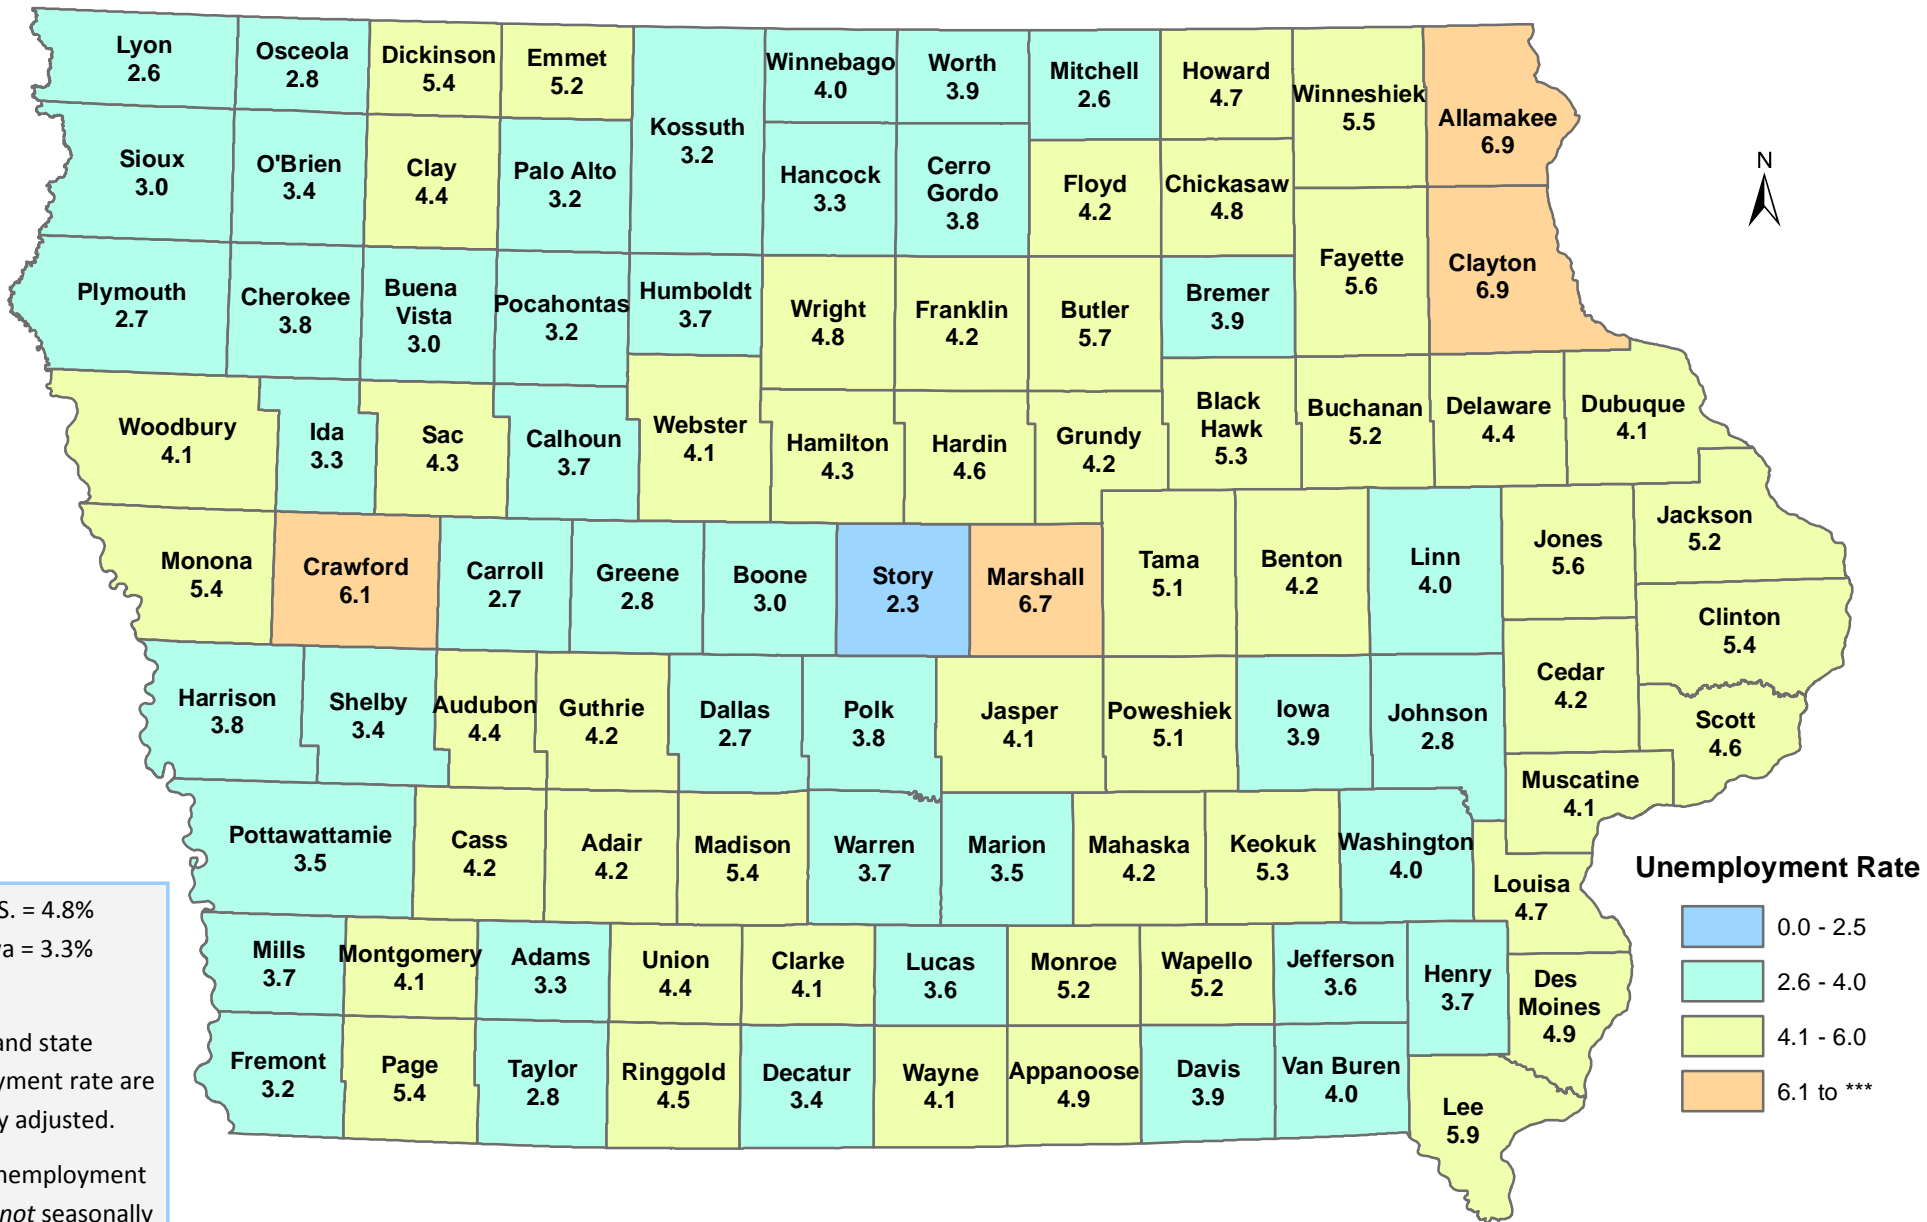

# Iowa Unemployment Rates by County

## January 2017

U.S. = 4.8%  
Iowa = 3.3%

**NOTE:**  
The U.S. and state unemployment rate are seasonally adjusted.  
County unemployment rates are *not* seasonally adjusted.

Source: Labor Market Information Division, Iowa Workforce Development