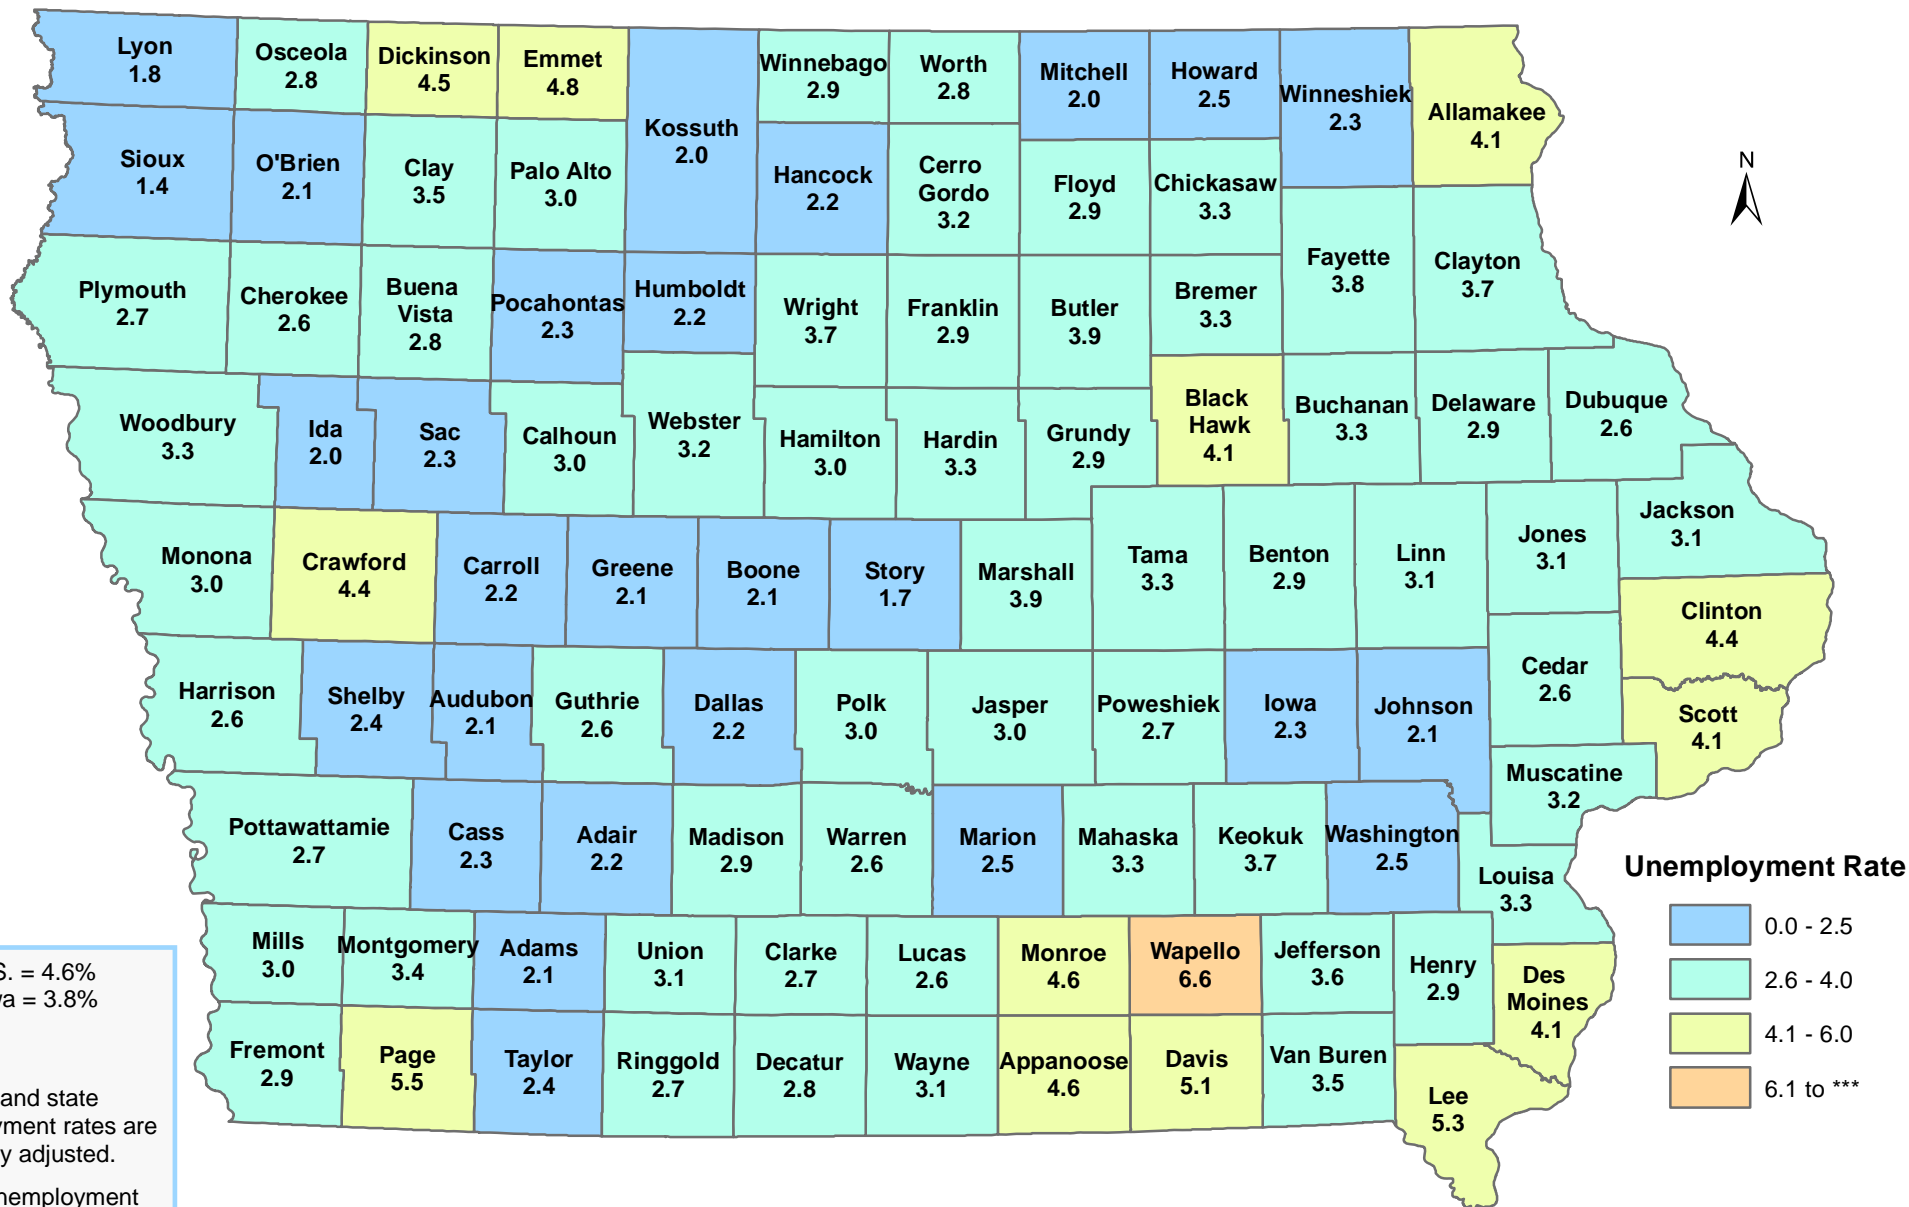

Iowa Unemployment Rates by County

November 2016

U.S. = 4.6%
Iowa = 3.8%

NOTE:
The U.S. and state unemployment rates are seasonally adjusted.
County unemployment rates are *not* seasonally adjusted.

Source: Labor Market Information Division, Iowa Workforce Development