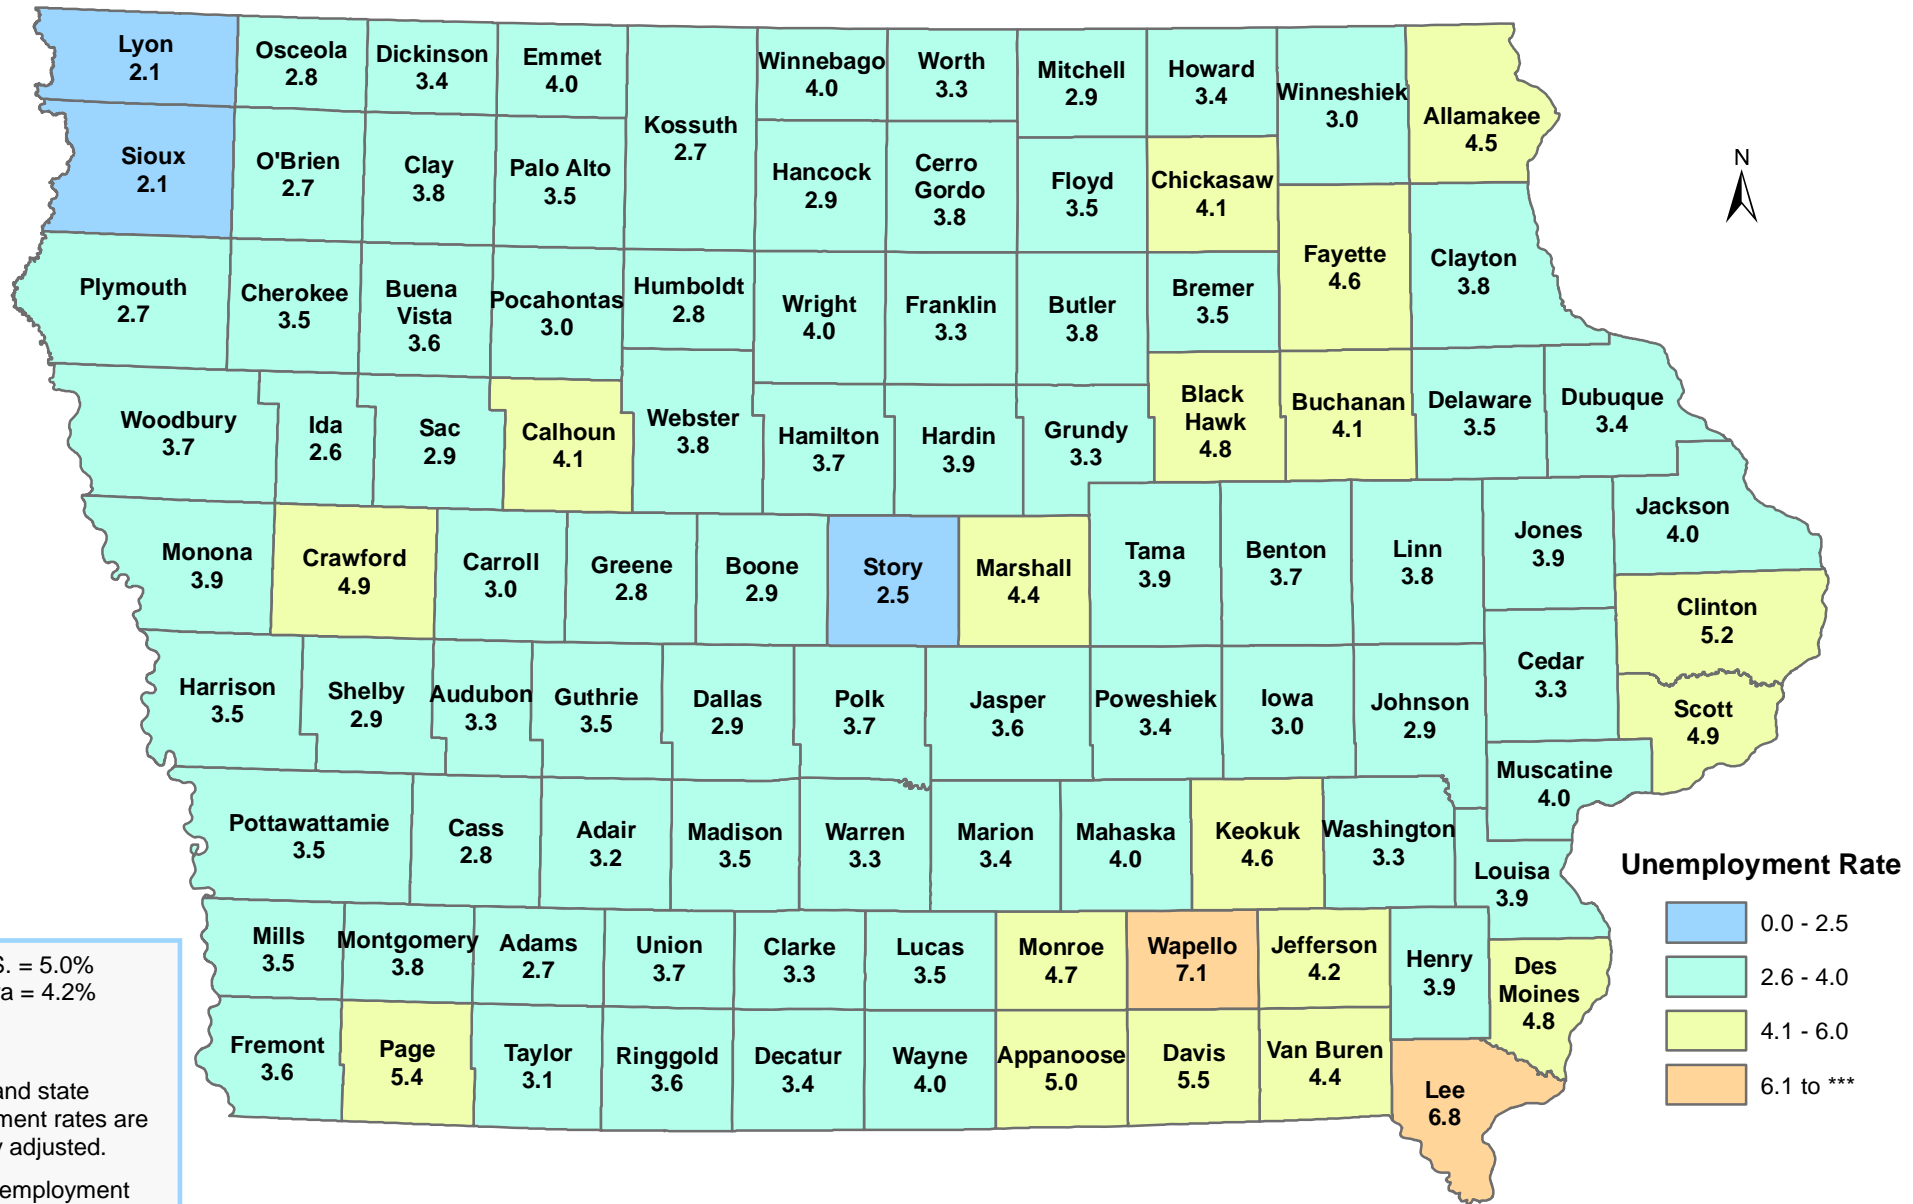

Iowa Unemployment Rates by County September 2016

U.S. = 5.0%
Iowa = 4.2%

NOTE:
The U.S. and state unemployment rates are seasonally adjusted.
County unemployment rates are *not* seasonally adjusted.

Source: Labor Market Information Division, Iowa Workforce Development