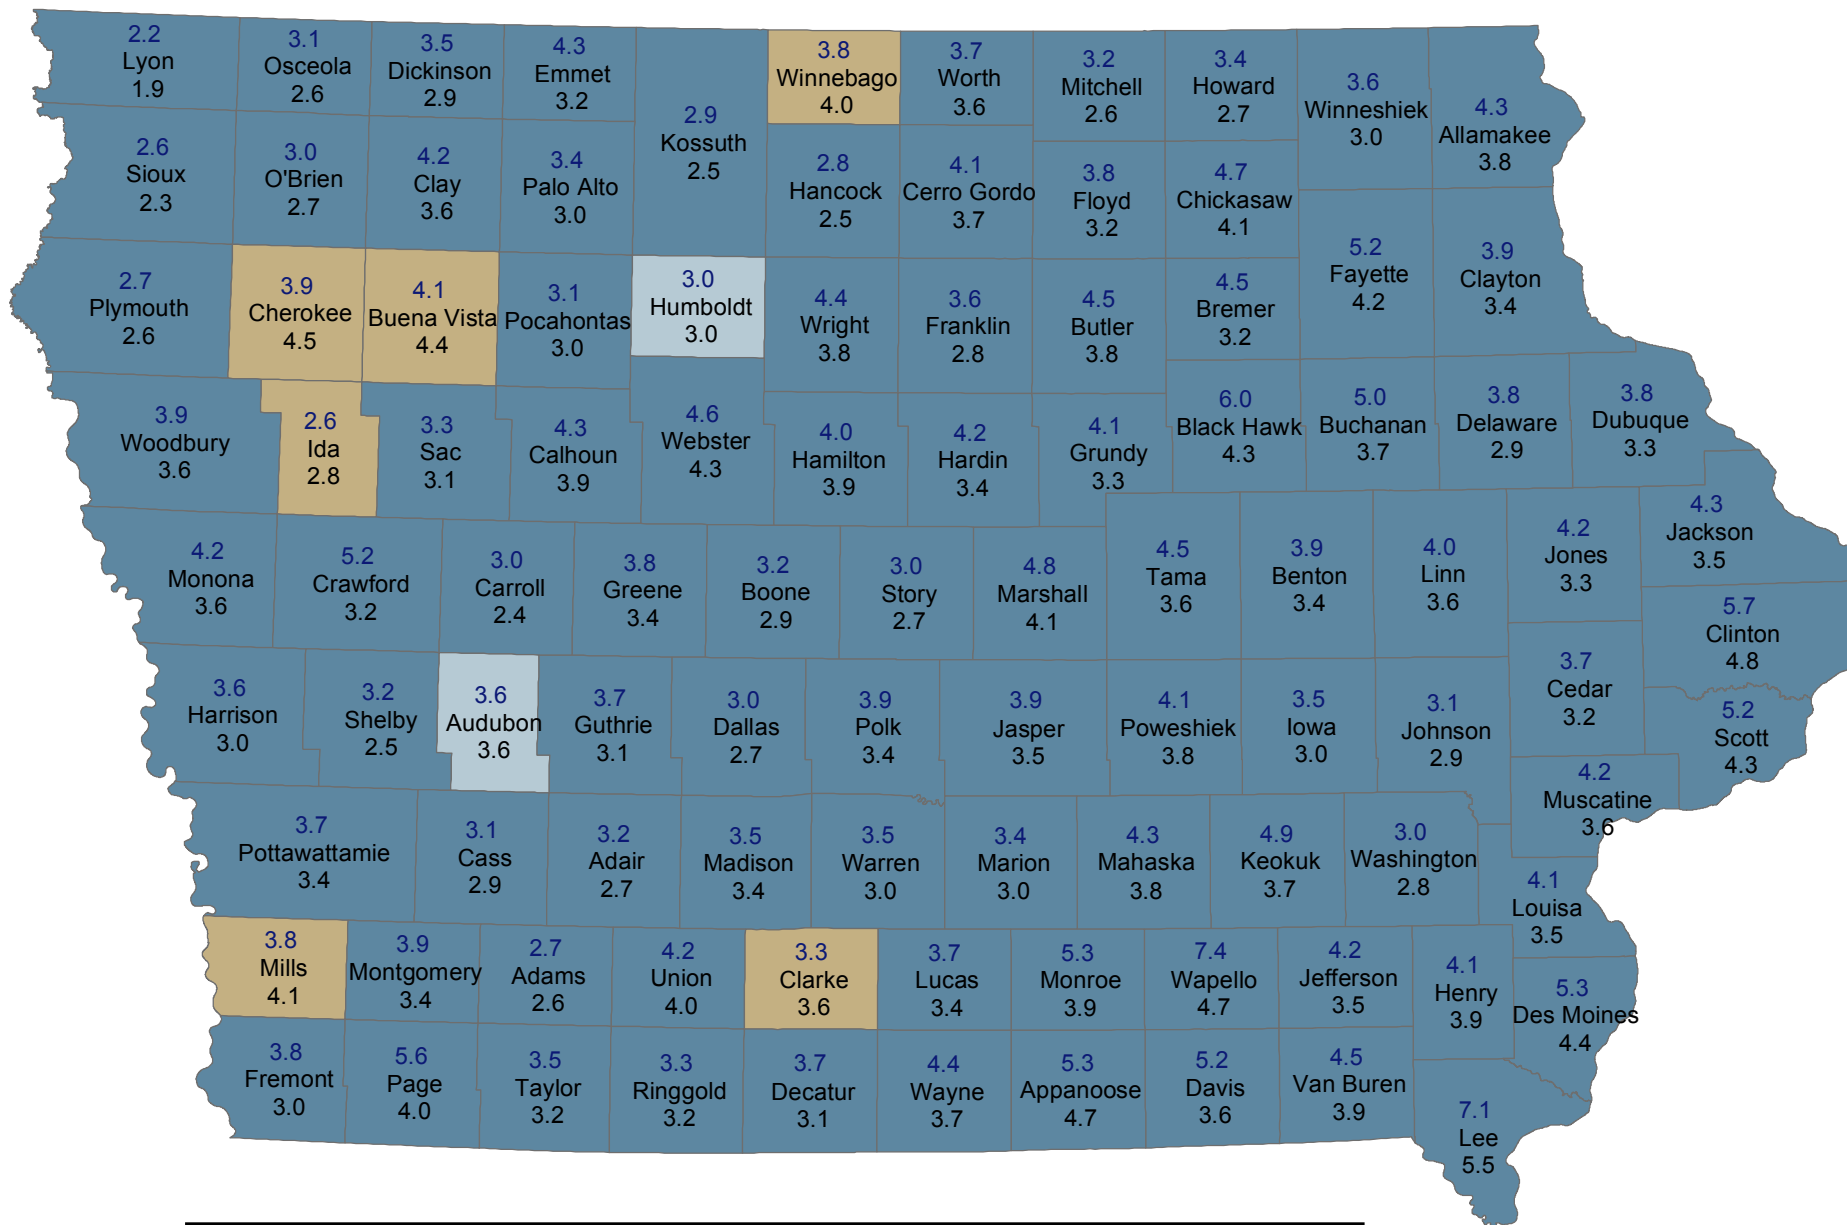

Unemployment Rates for Iowa Counties in July

July 2016 (Rate Above) and July 2015 (Rate Below)

Change Since Last Year Decrease No Change Increase