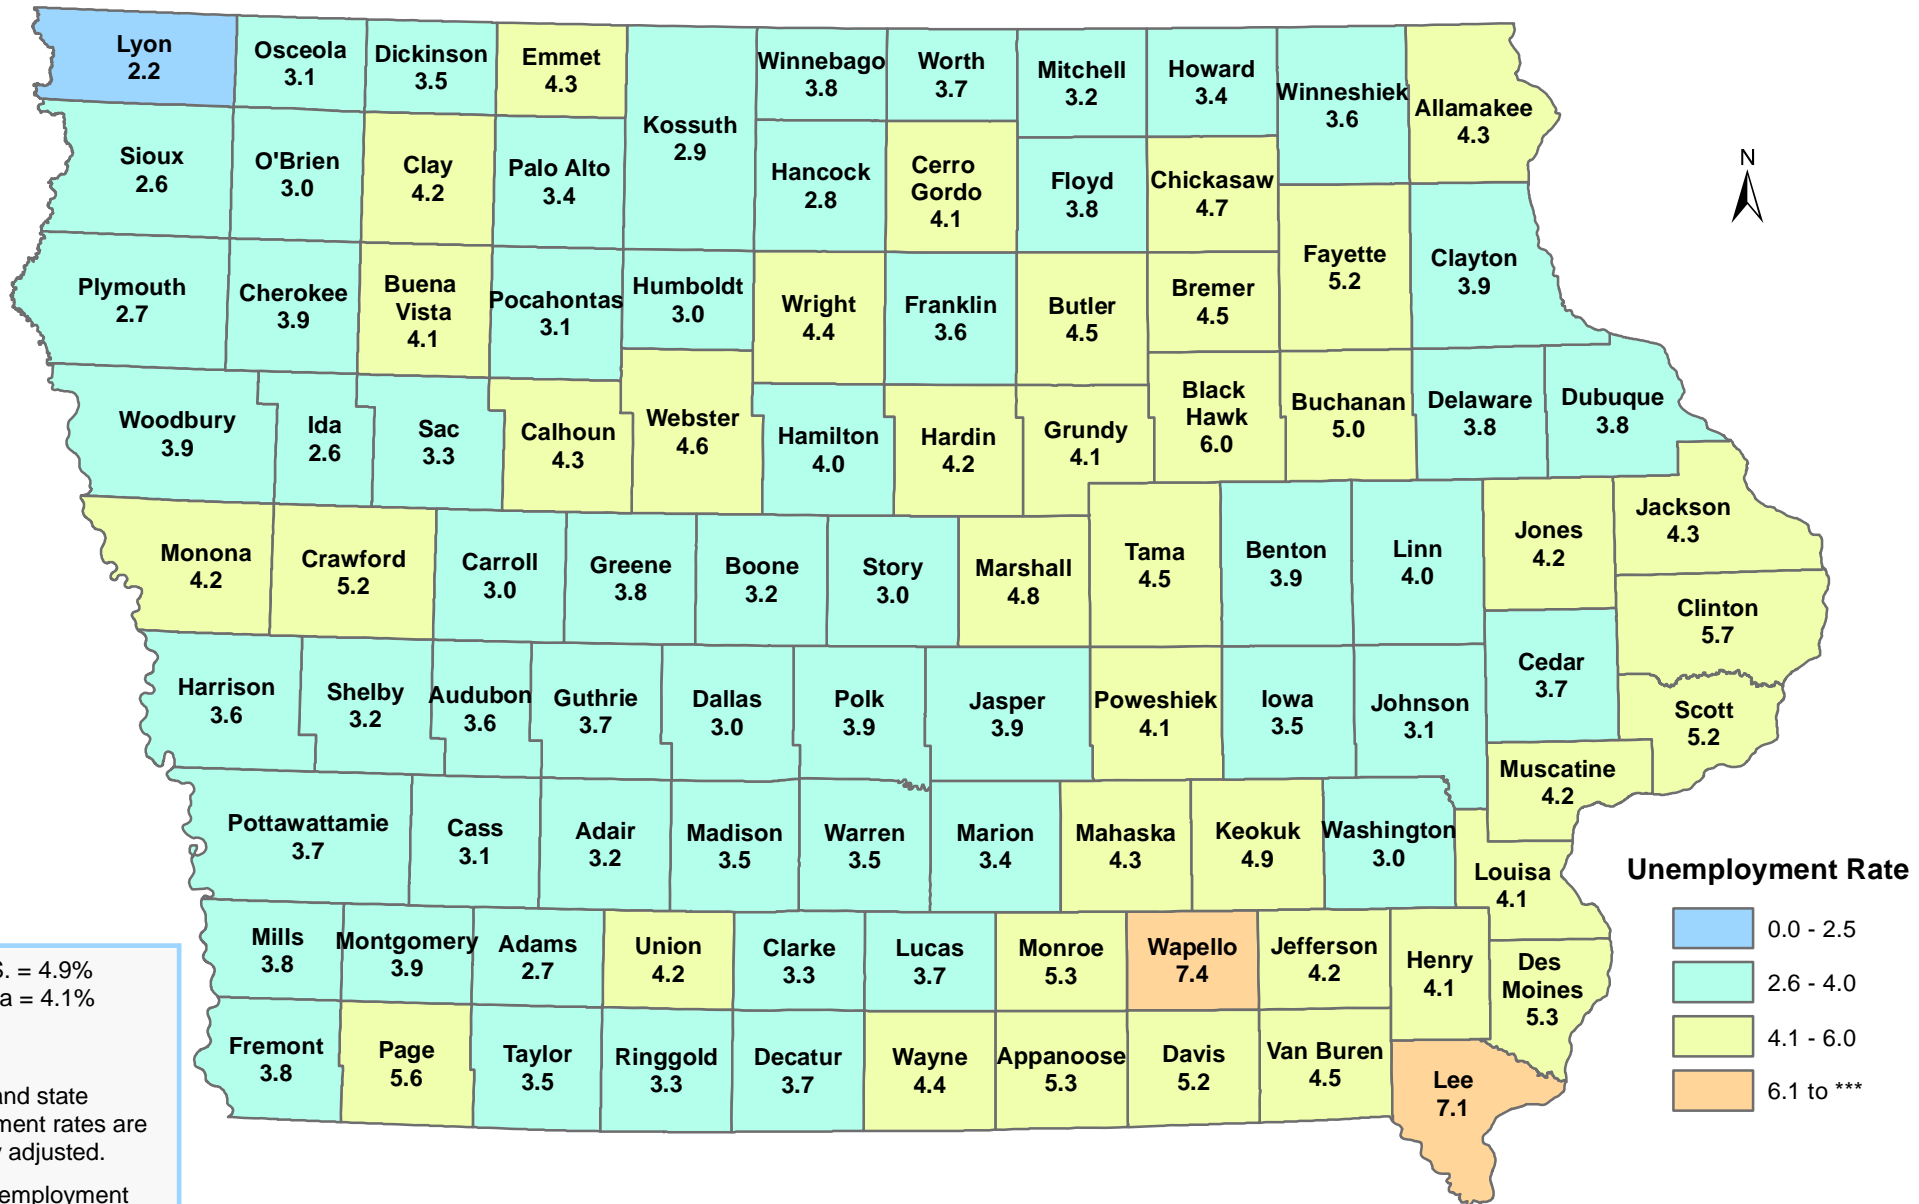

Iowa Unemployment Rates by County

July 2016

U.S. = 4.9%
Iowa = 4.1%

NOTE:
The U.S. and state unemployment rates are seasonally adjusted.
County unemployment rates are *not* seasonally adjusted.

Source: Labor Market Information Division, Iowa Workforce Development