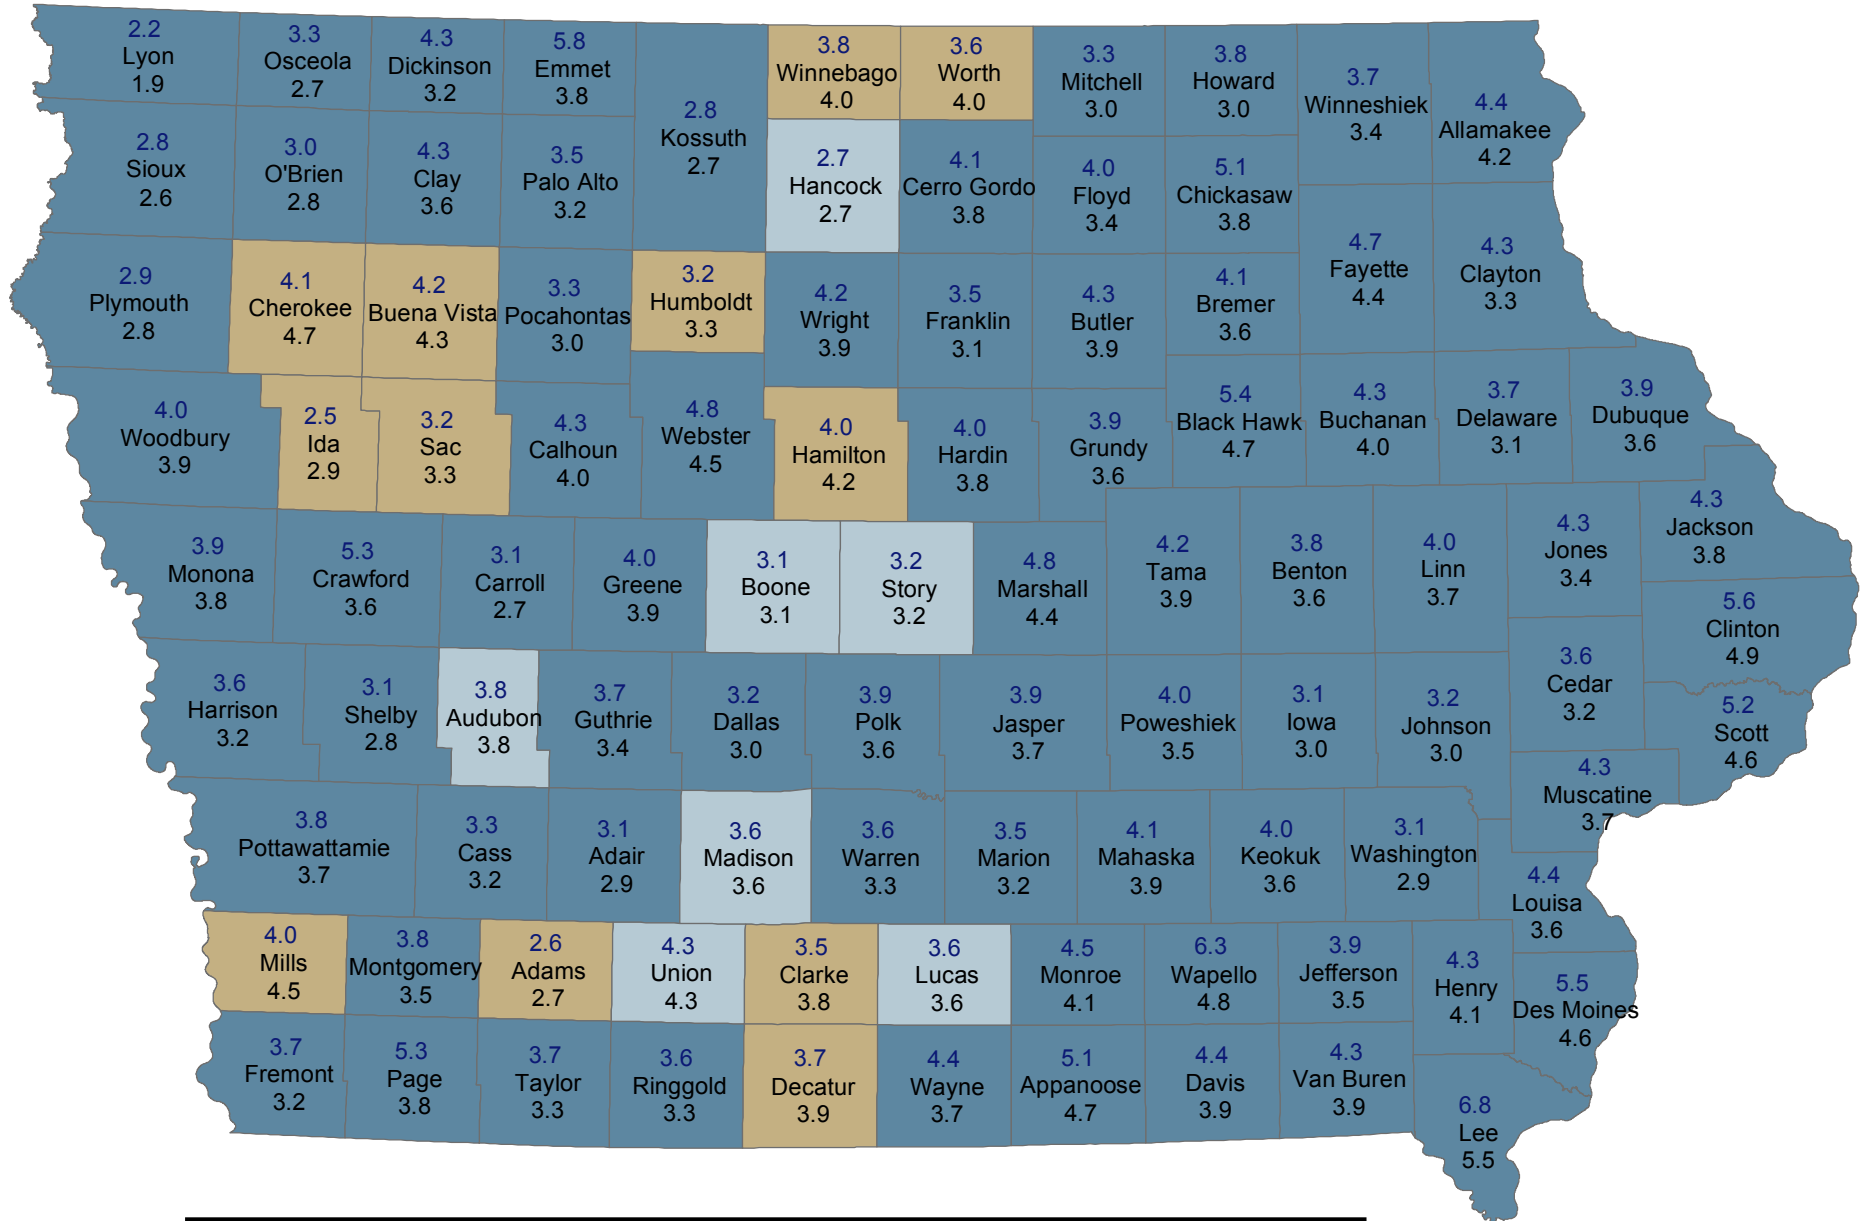

# Unemployment Rates for Iowa Counties in June

June 2016 (Rate Above) and June 2015 (Rate Below)

**Change Since Last Year**  Decrease  No Change  Increase