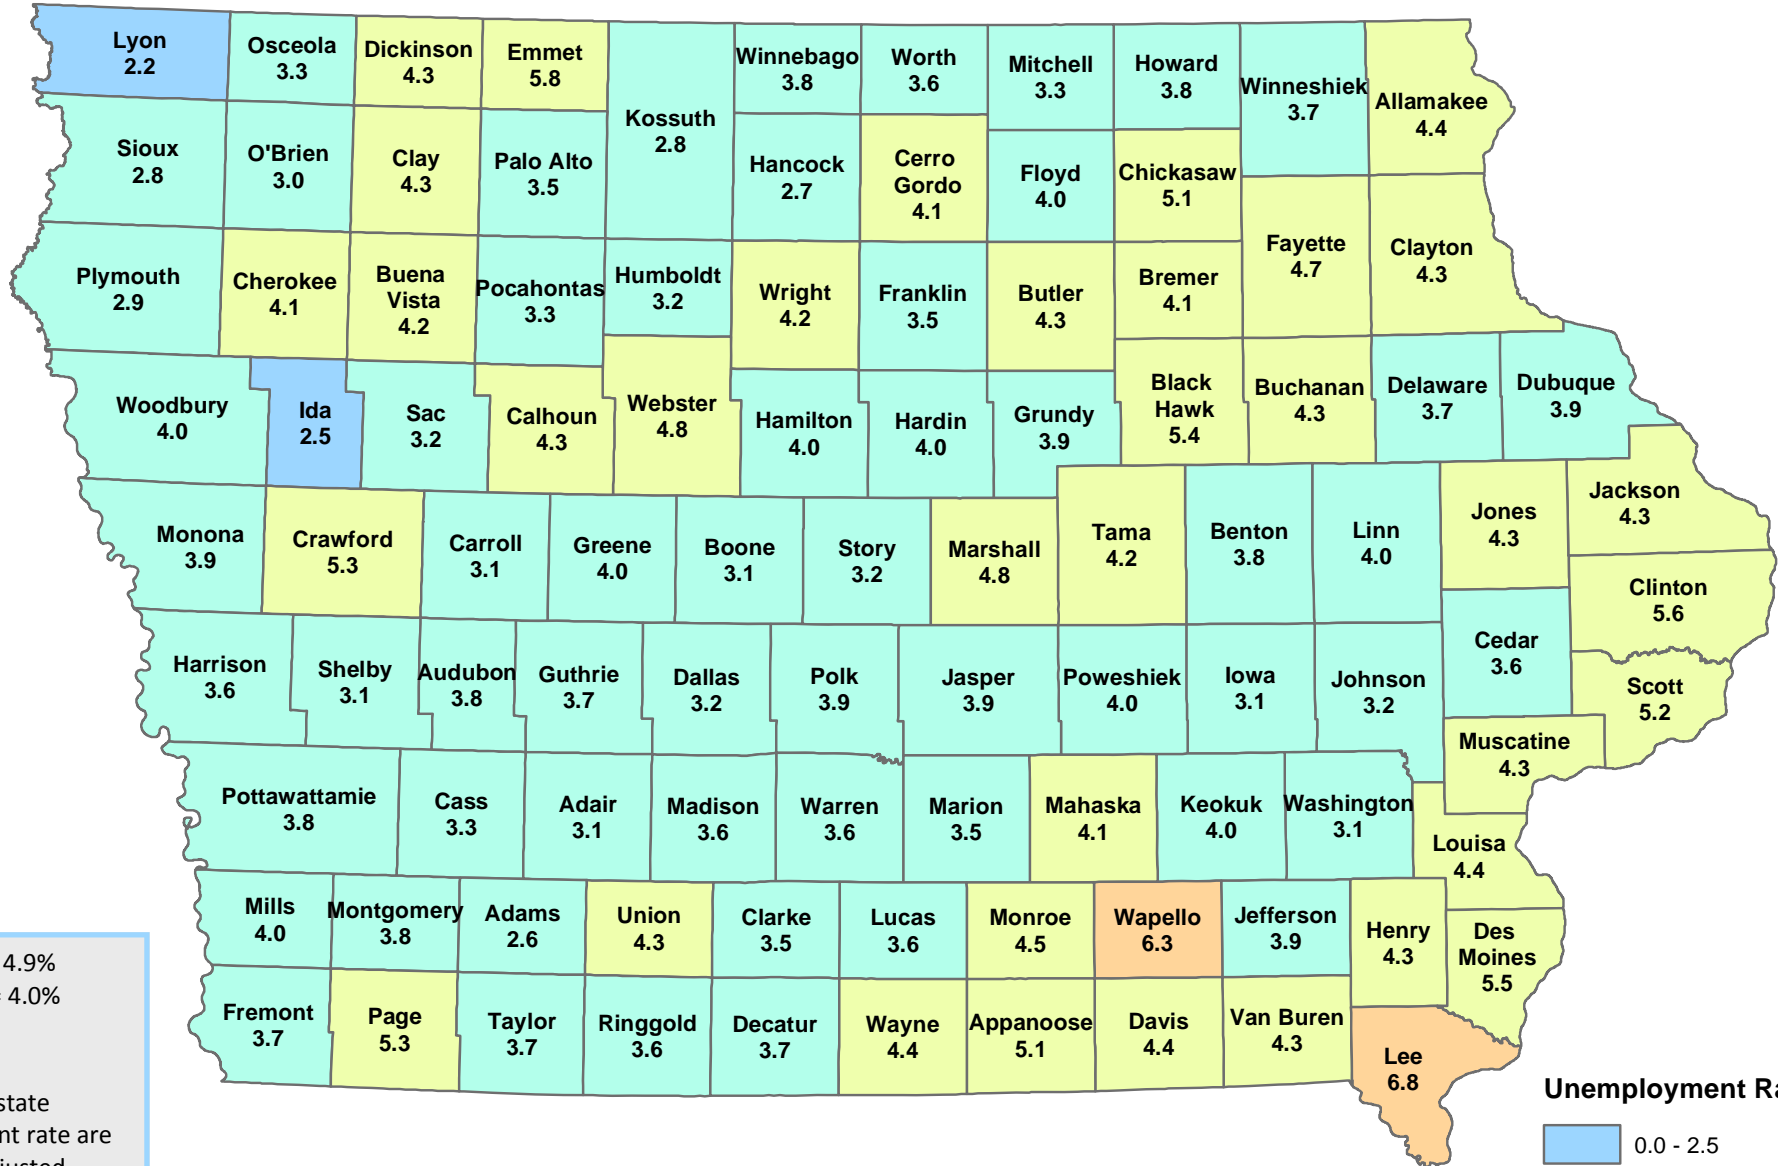

Iowa Unemployment Rates by County

June 2016

U.S. = 4.9%
Iowa = 4.0%

NOTE:
The U.S. and state unemployment rate are seasonally adjusted.
County unemployment rates are *not* seasonally adjusted.