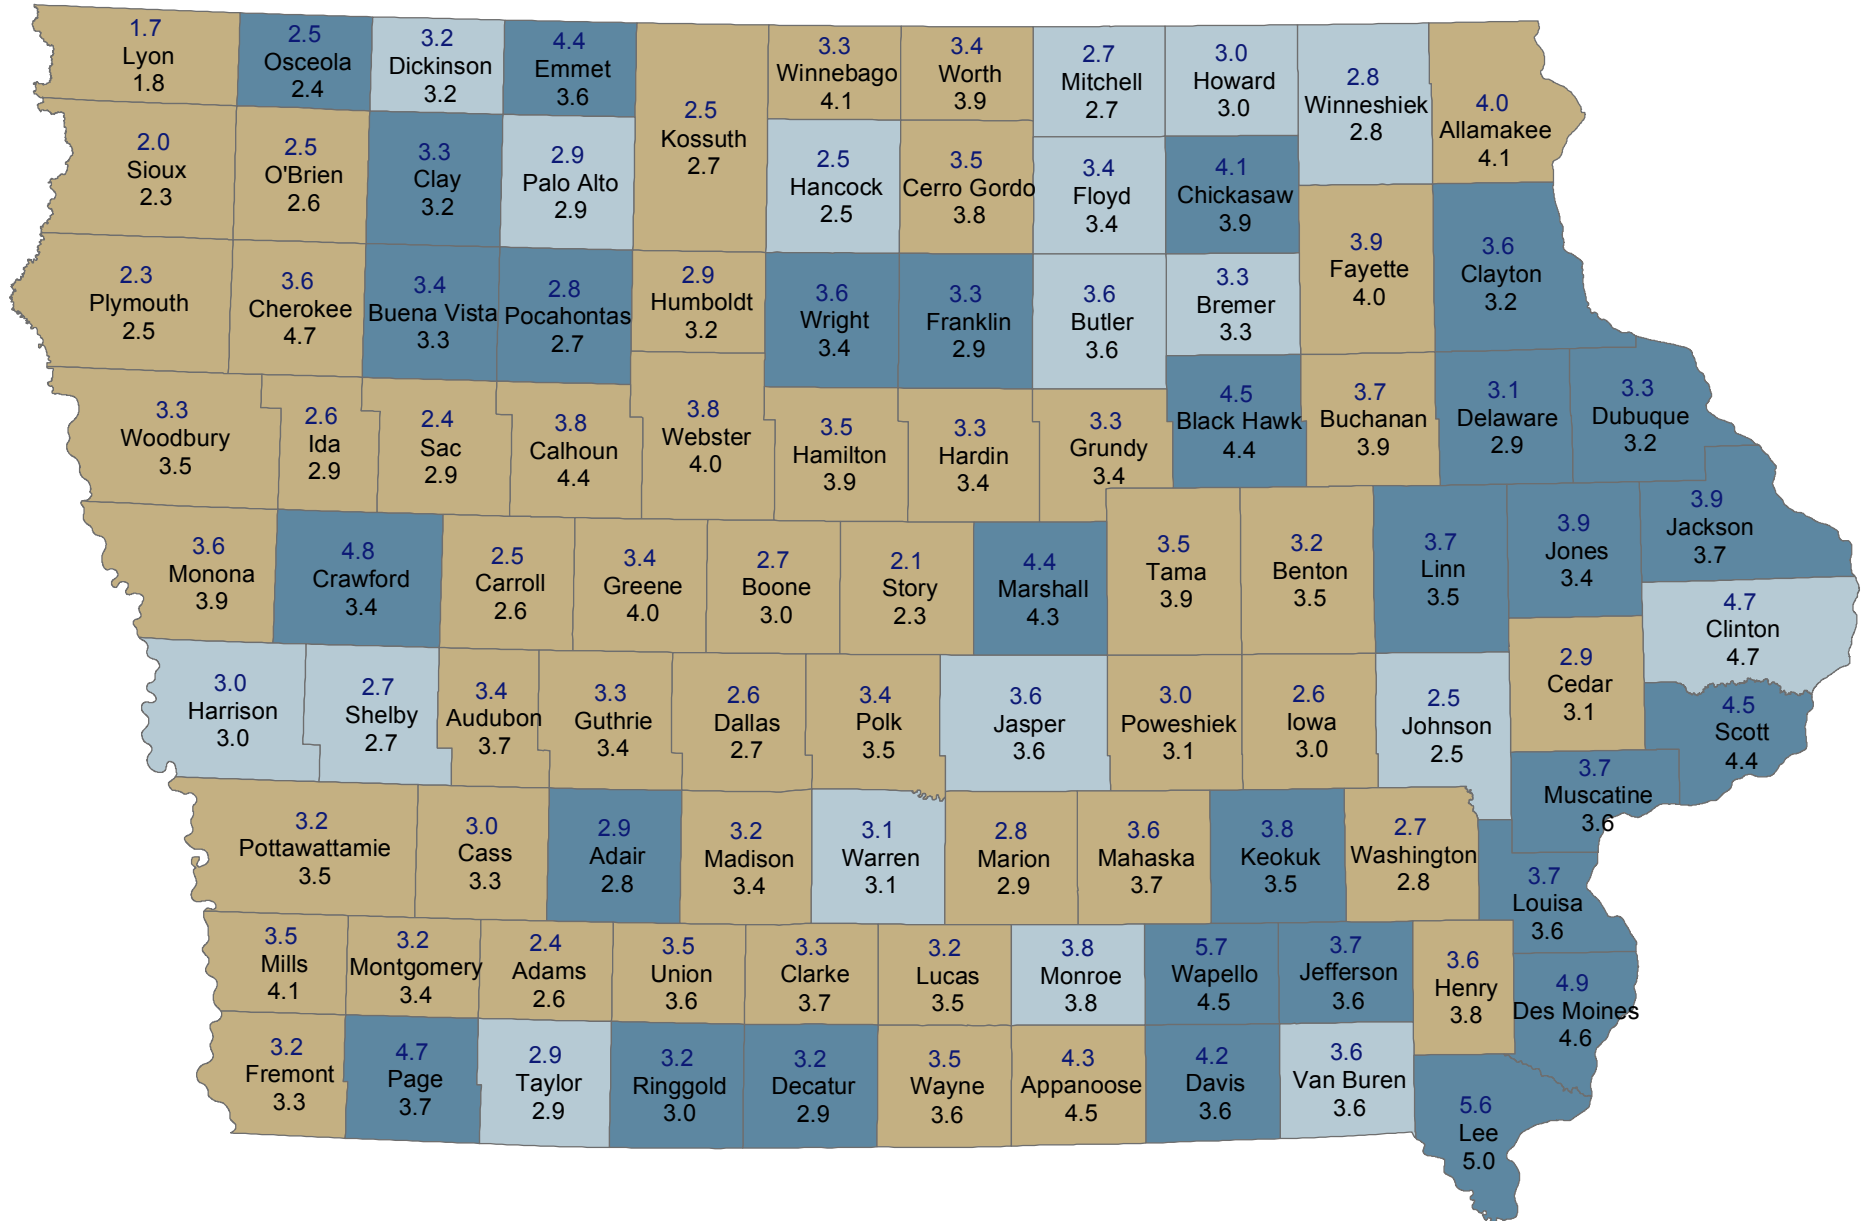

Unemployment Rates for Iowa Counties in May

May 2016 (Rate Above) and May 2015 (Rate Below)

Change Since Last Year Decrease No Change Increase