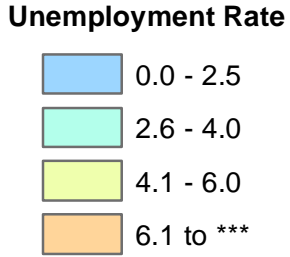

Iowa Unemployment Rates by County

May 2016

U.S. = 4.7%
Iowa = 3.9%

NOTE:
The U.S. and state unemployment rates are seasonally adjusted.
County unemployment rates are *not* seasonally adjusted.

Source: Labor Market Information Division, Iowa Workforce Development