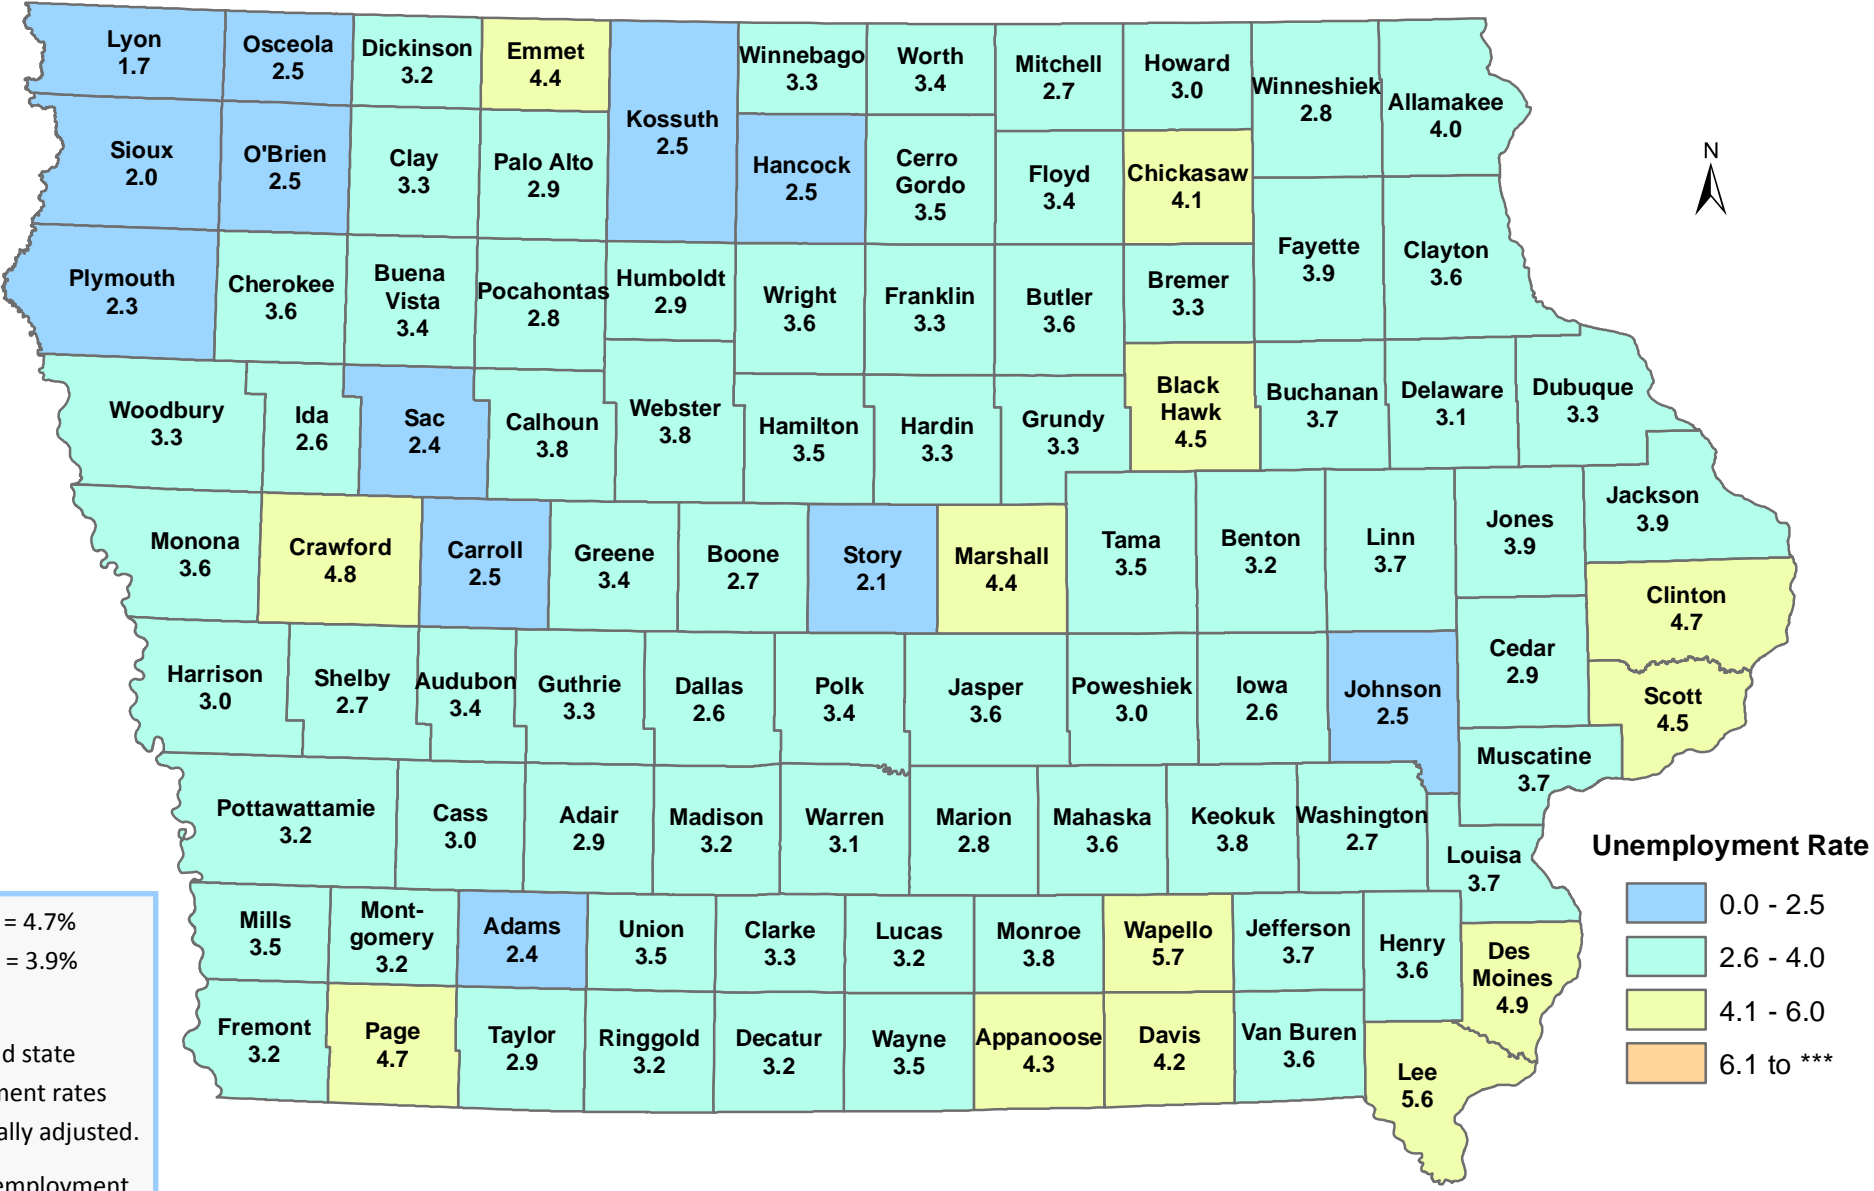

Iowa Unemployment Rates by County

May 2016

U.S. = 4.7%
Iowa = 3.9%

NOTE:
The U.S. and state unemployment rates are seasonally adjusted.
County unemployment rates are *not* seasonally adjusted.

Source: Labor Market Information Division, Iowa Workforce Development