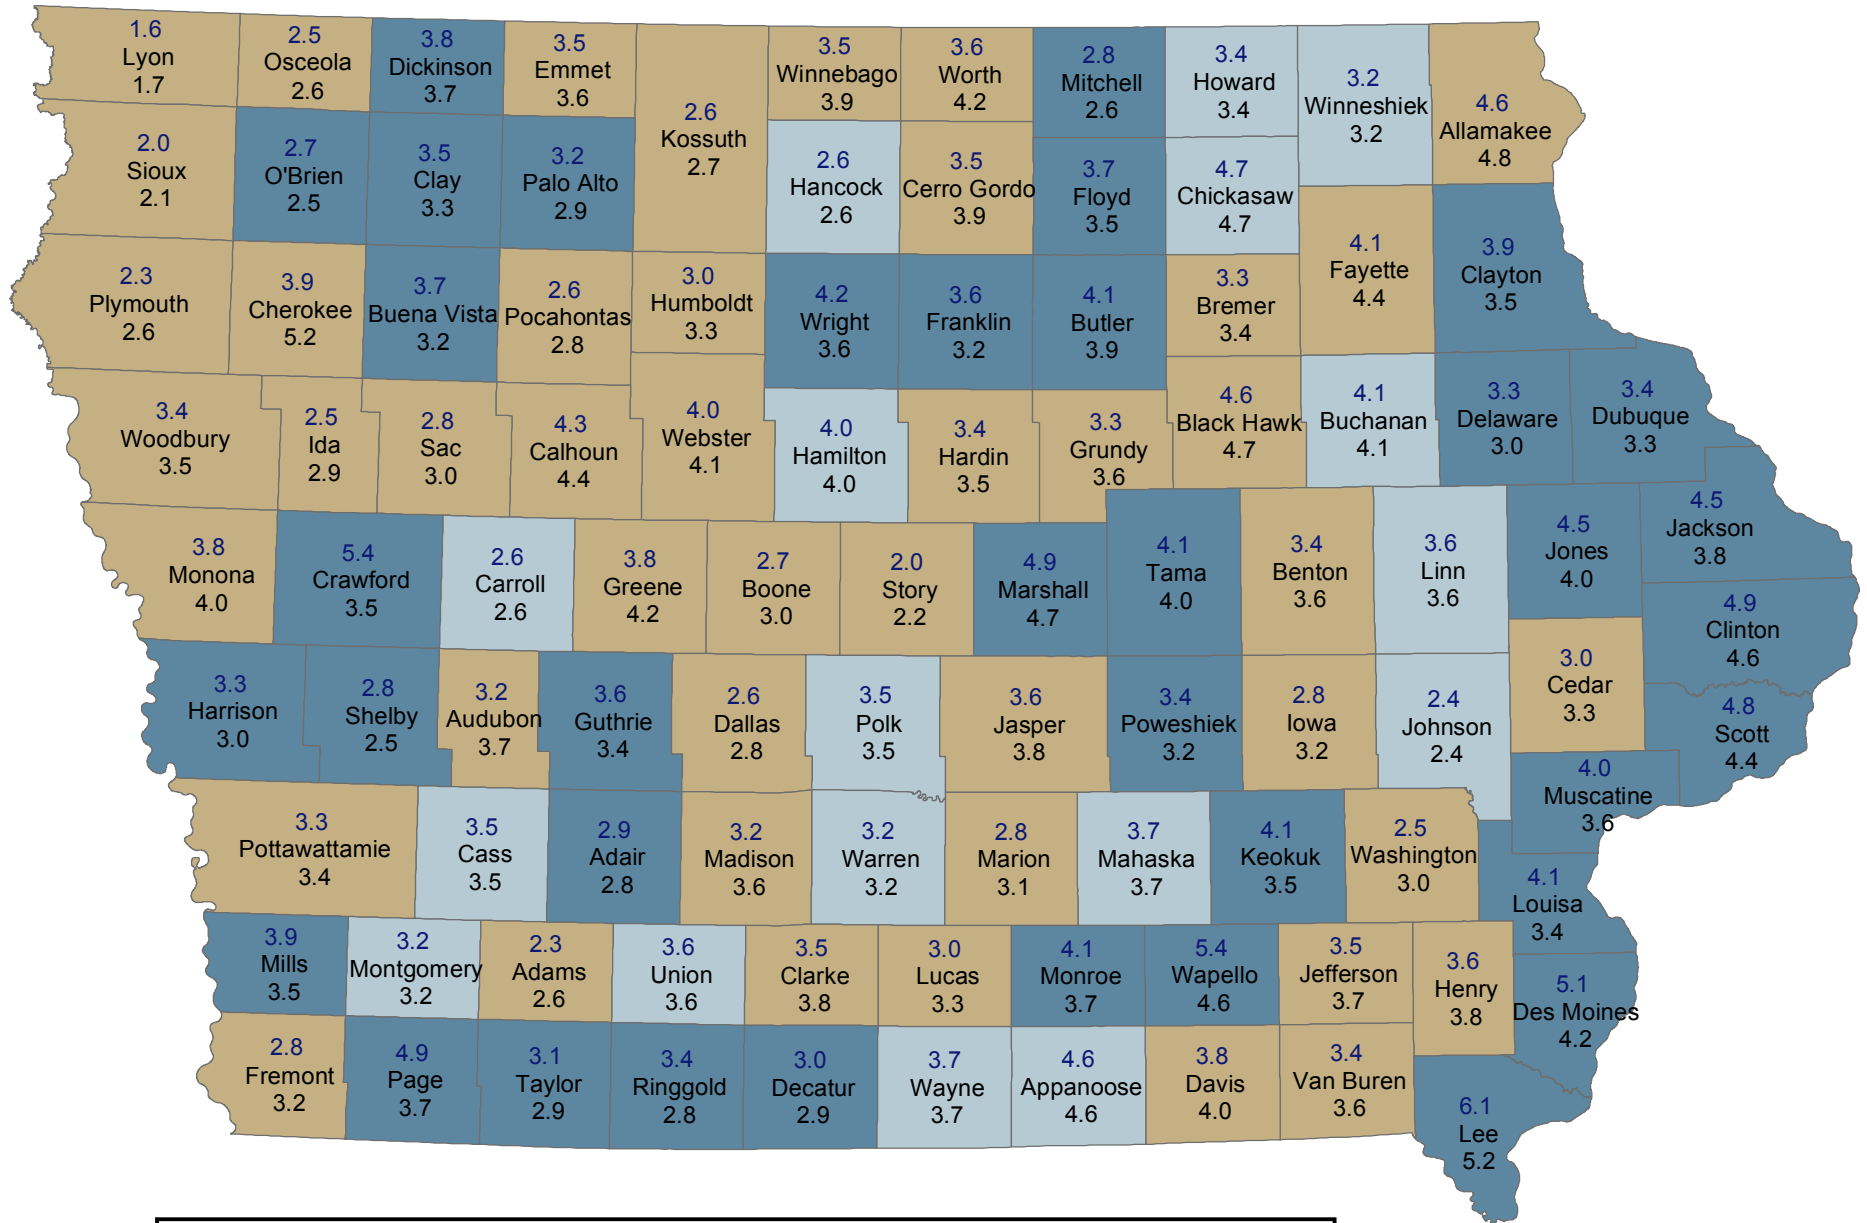

Unemployment Rates for Iowa Counties in April

April 2016 (Rate Above) and April 2015 (Rate Below)

Change Since Last Year Decrease No Change Increase