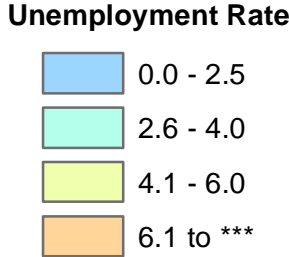

Iowa Unemployment Rates by County

April 2016

U.S. = 5.0%
Iowa = 3.9%

NOTE:
The U.S. and state unemployment rates are seasonally adjusted.
County unemployment rates are *not* seasonally adjusted.

Source: Labor Market Information Division, Iowa Workforce Development