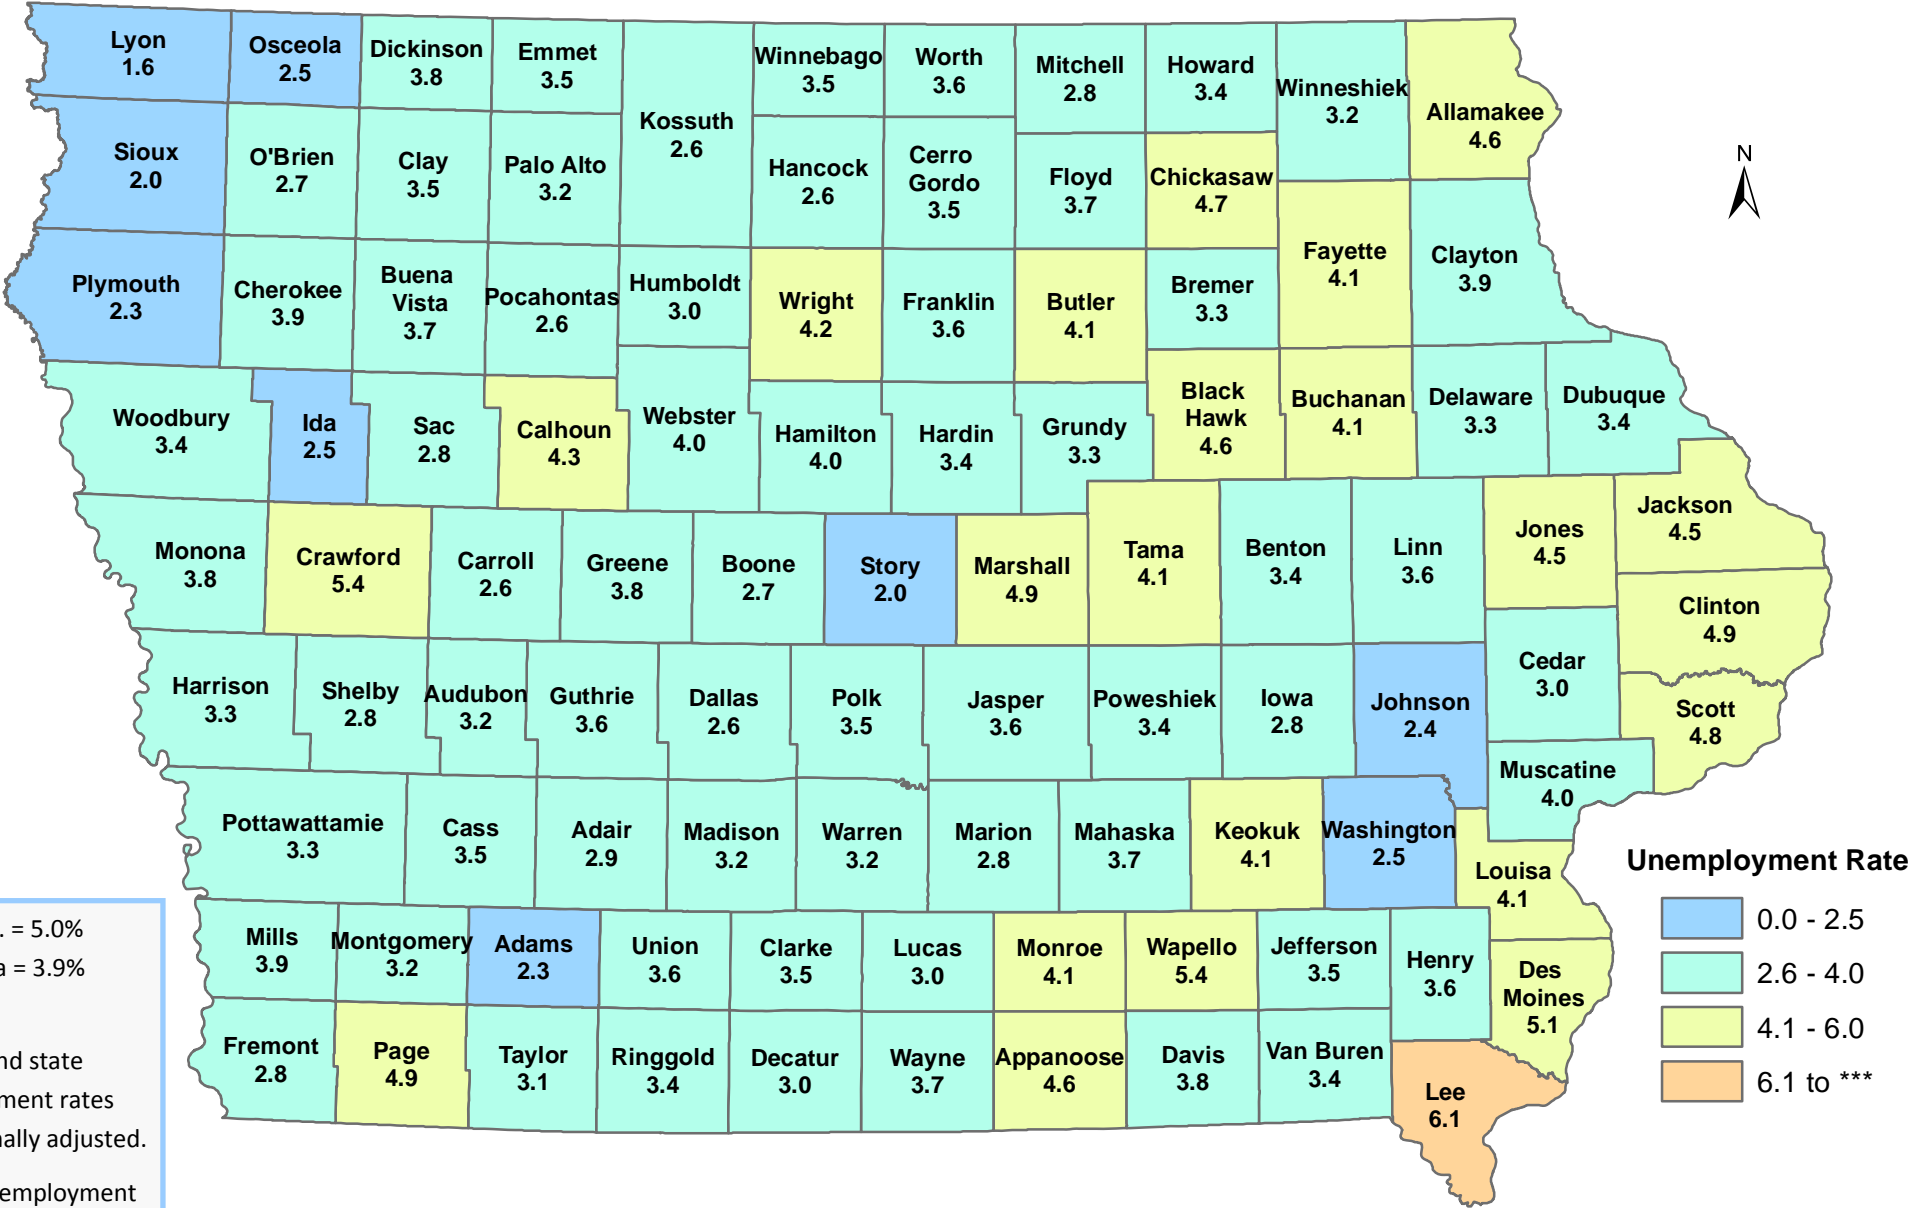

Iowa Unemployment Rates by County

April 2016

U.S. = 5.0%
Iowa = 3.9%

NOTE:
The U.S. and state unemployment rates are seasonally adjusted.
County unemployment rates are *not* seasonally adjusted.

Source: Labor Market Information Division, Iowa Workforce Development